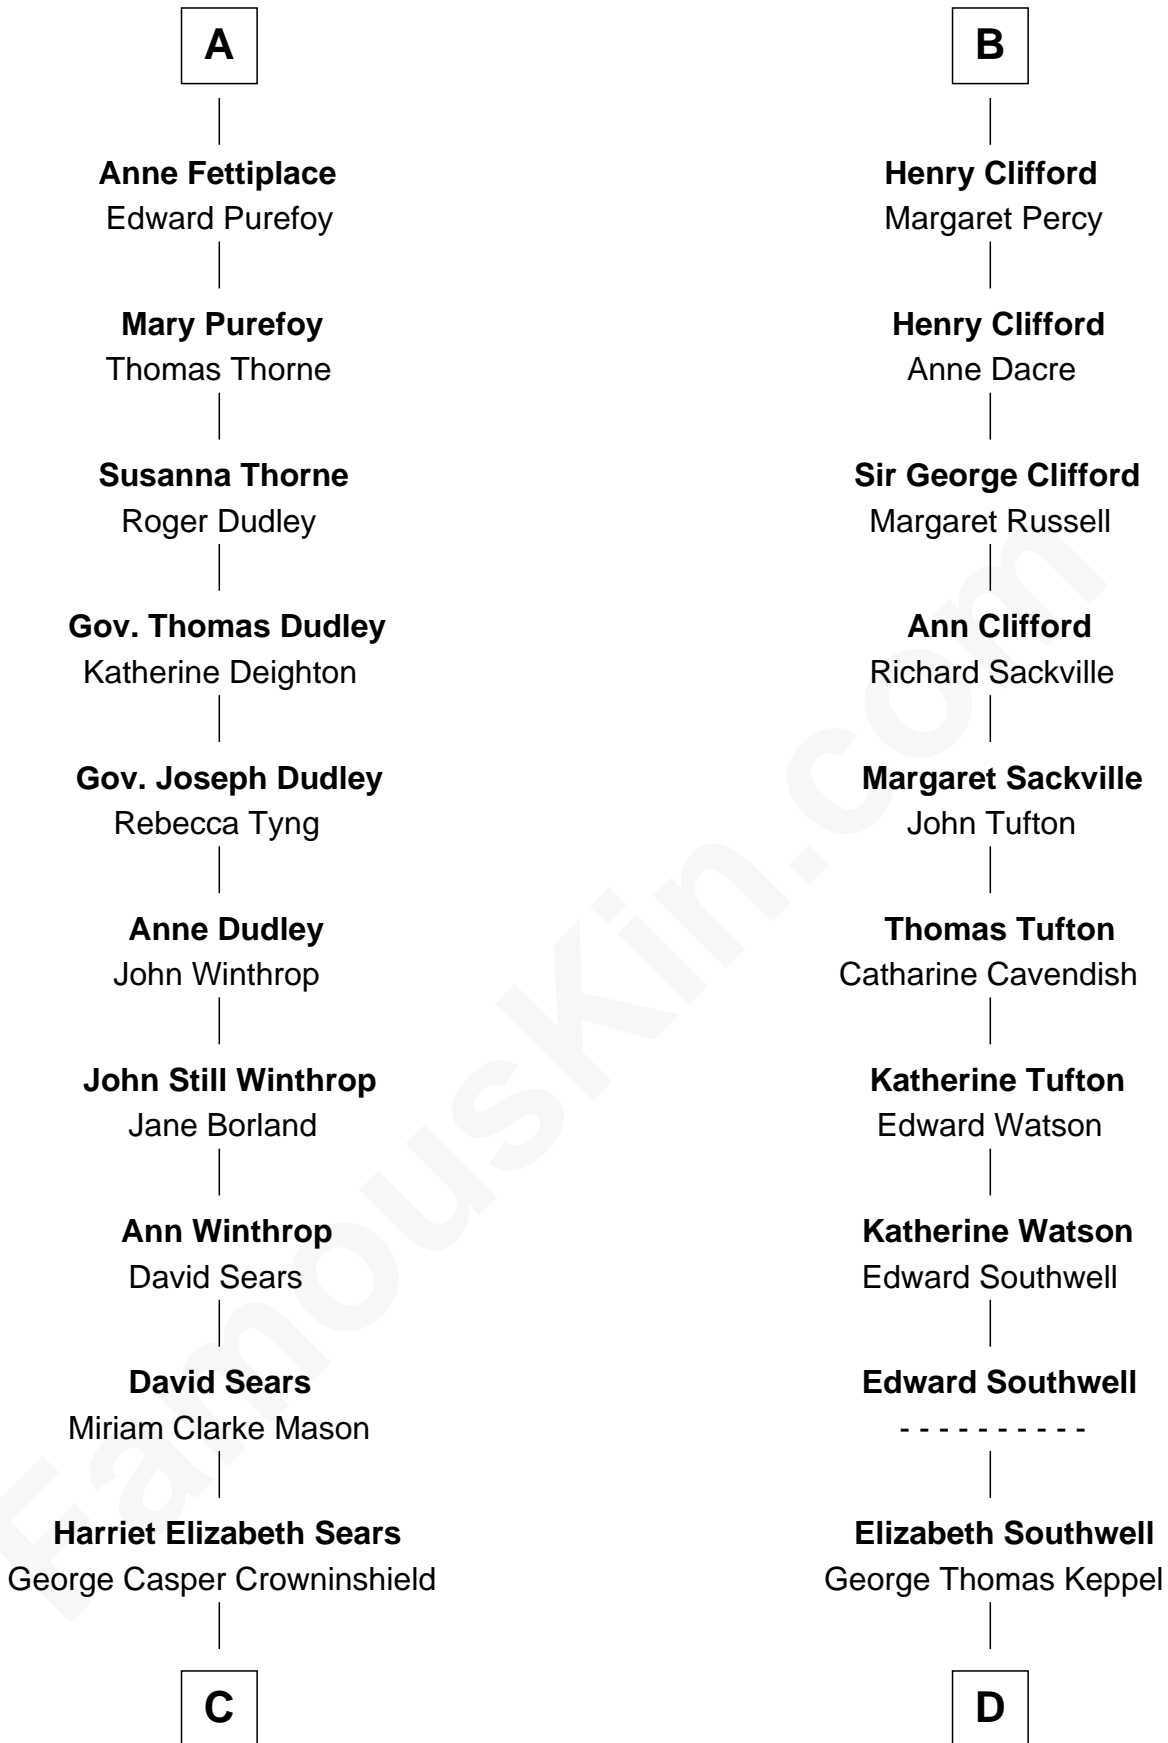

FamousKin.com Relationship Chart of

John Adams Morgan
1952 Olympic Sailing Gold Medalist

20th cousin 1 time removed of

Camilla Parker Bowles
Queen Consort of the United Kingdom

C

Frances Cadwallader Crowninshield

John Quincy Adams

Charles Francis Adams

Frances Lovering

Catherine Frances Lovering Adams

Henry Sturgis Morgan

John Adams Morgan

Olympic Gold Medalist

D