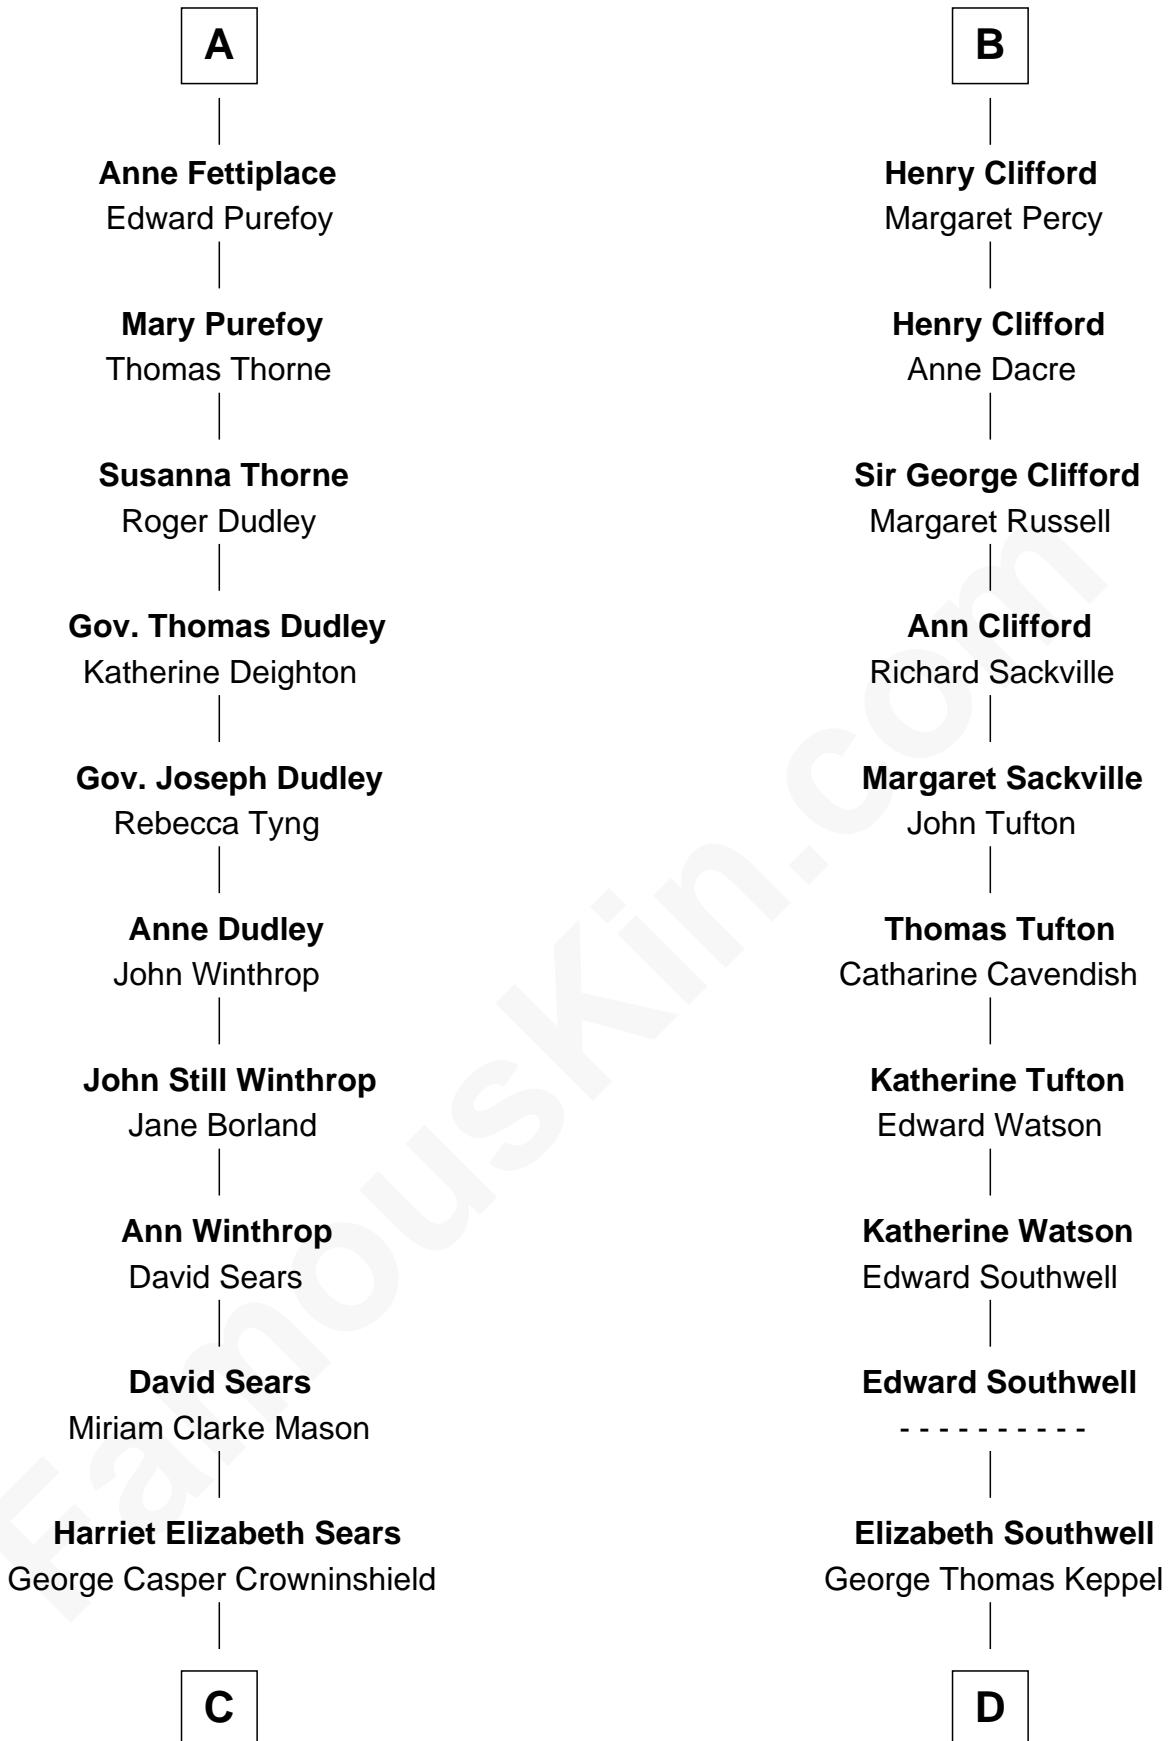

FamousKin.com Relationship Chart of

John Adams Morgan
1952 Olympic Sailing Gold Medalist

20th cousin 1 time removed of

Camilla Parker Bowles
Queen Consort of the United Kingdom

Sir Thomas de Furnival

C

Frances Cadwallader Crowninshield

John Quincy Adams

Charles Francis Adams

Frances Lovering

Catherine Frances Lovering Adams

Henry Sturgis Morgan

John Adams Morgan

Olympic Gold Medalist

D