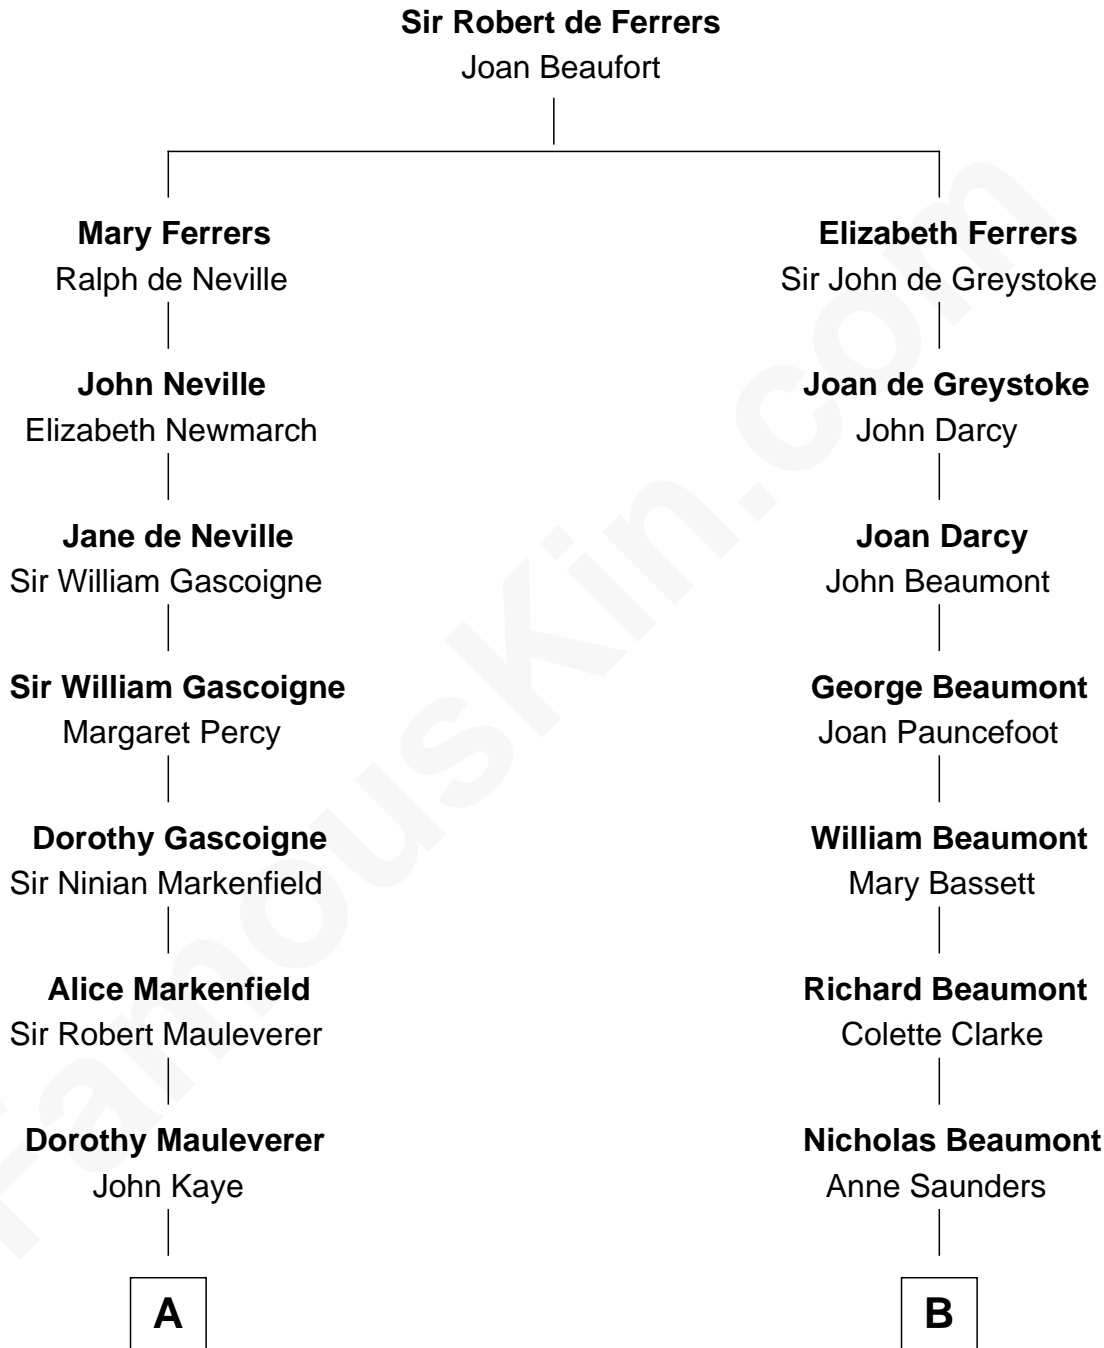

FamousKin.com Relationship Chart of

John Adams Morgan
1952 Olympic Sailing Gold Medalist

19th cousin 1 time removed of

Camilla Parker Bowles
Queen Consort of the United Kingdom

C

Charles Francis Adams

Frances Lovering

Catherine Frances Lovering Adams

Henry Sturgis Morgan

John Adams Morgan

Olympic Gold Medalist

D

George Keppel

Alice Frederica Edmonstone

Sonia Rosemary Keppel