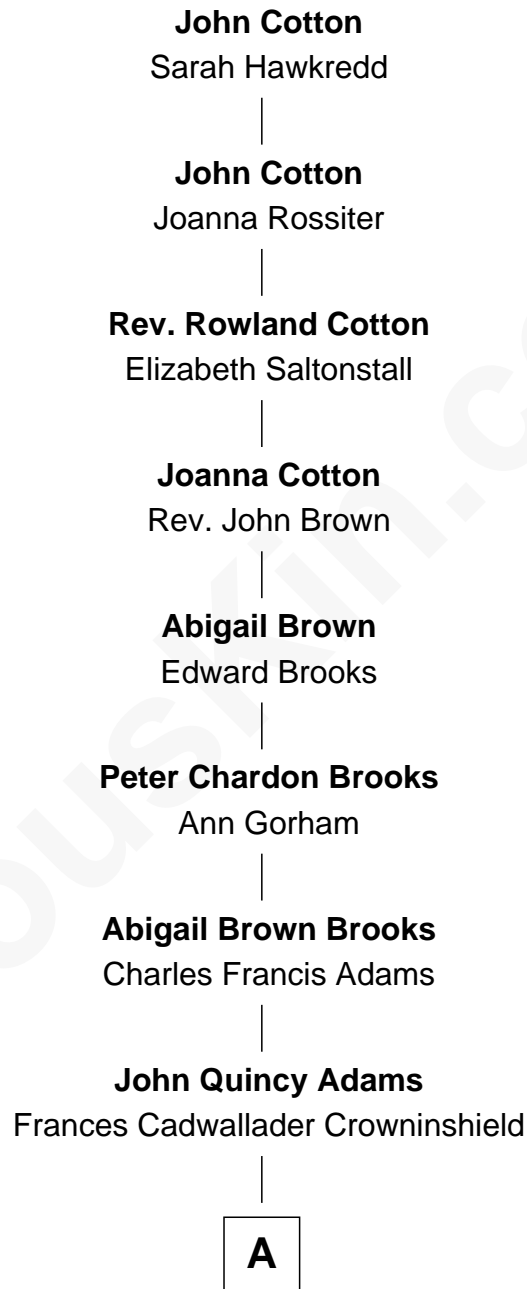

FamousKin.com Relationship Chart of

John Adams Morgan

1952 Olympic Sailing Gold Medalist

8th Great-grandson of

John Cotton

(c1585 - 1652) Great Migration Immigrant 1633

A

—
Charles Francis Adams

Frances Lovering

—
Catherine Frances Lovering Adams

Henry Sturgis Morgan

—
John Adams Morgan

Olympic Gold Medalist

FamousKin.com