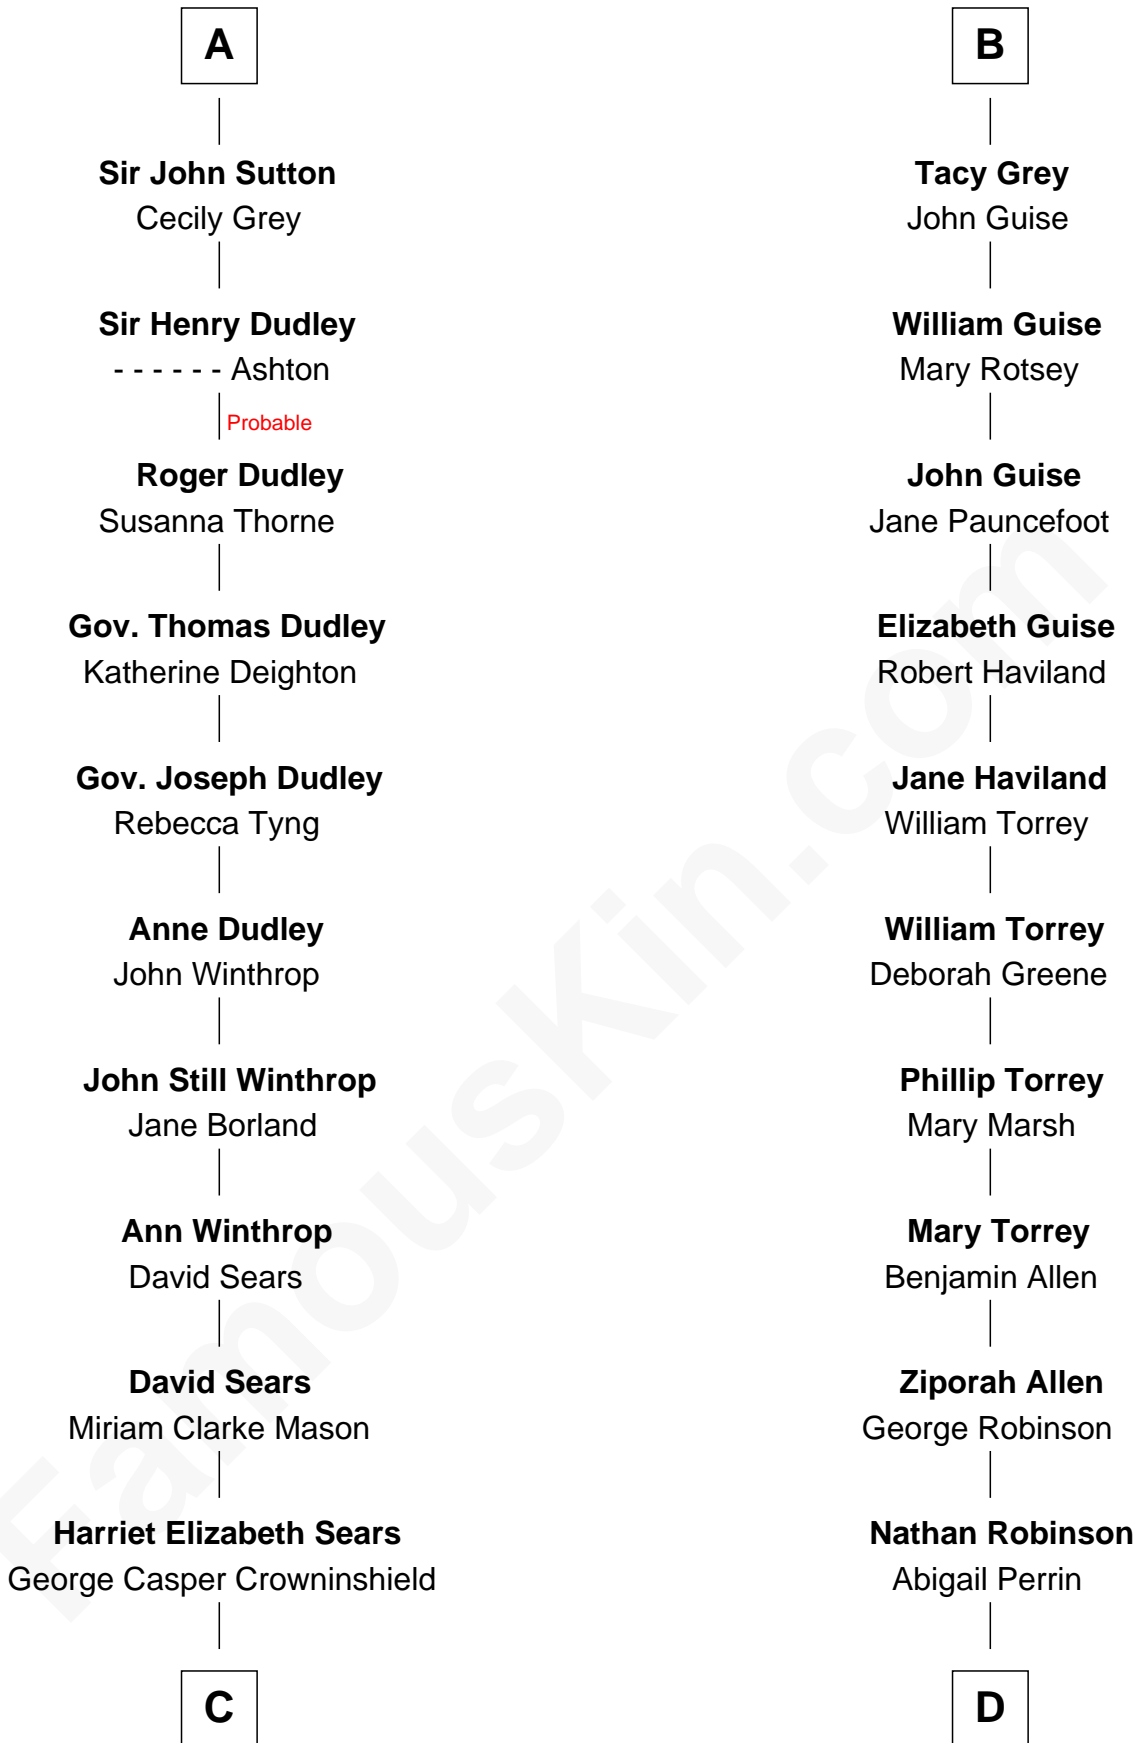

# FamousKin.com Relationship Chart of

**John Adams Morgan**  
1952 Olympic Sailing Gold Medalist

20th cousin 1 time removed of

**Raquel Welch**  
Movie Actress

**Sir Edmund Mortimer**  
Margaret de Fiennes

**C**

**Frances Cadwallader Crowninshield**

John Quincy Adams

**Charles Francis Adams**

Frances Lovering

**Catherine Frances Lovering Adams**

Henry Sturgis Morgan

**John Adams Morgan**