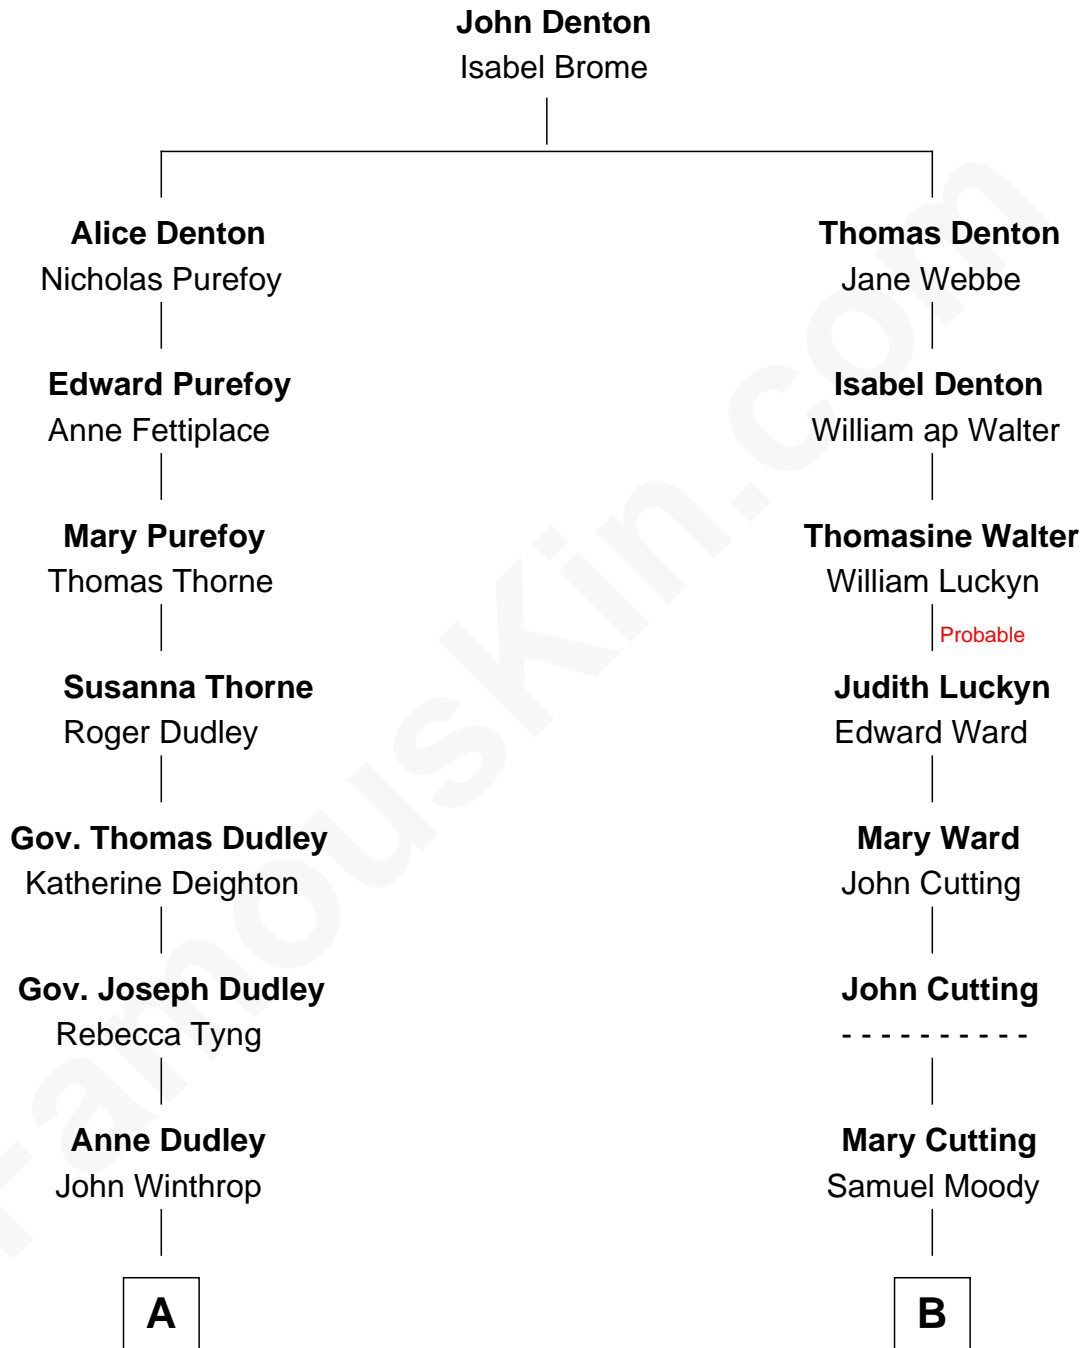

FamousKin.com

Relationship Chart of

John Adams Morgan

1952 Olympic Sailing Gold Medalist

14th cousin 2 times removed of

Raquel Welch
Movie Actress

A

John Still Winthrop

Jane Borland

Ann Winthrop

David Sears

David Sears

Miriam Clarke Mason

Harriet Elizabeth Sears

George Casper Crowninshield

Frances Cadwallader Crowninshield