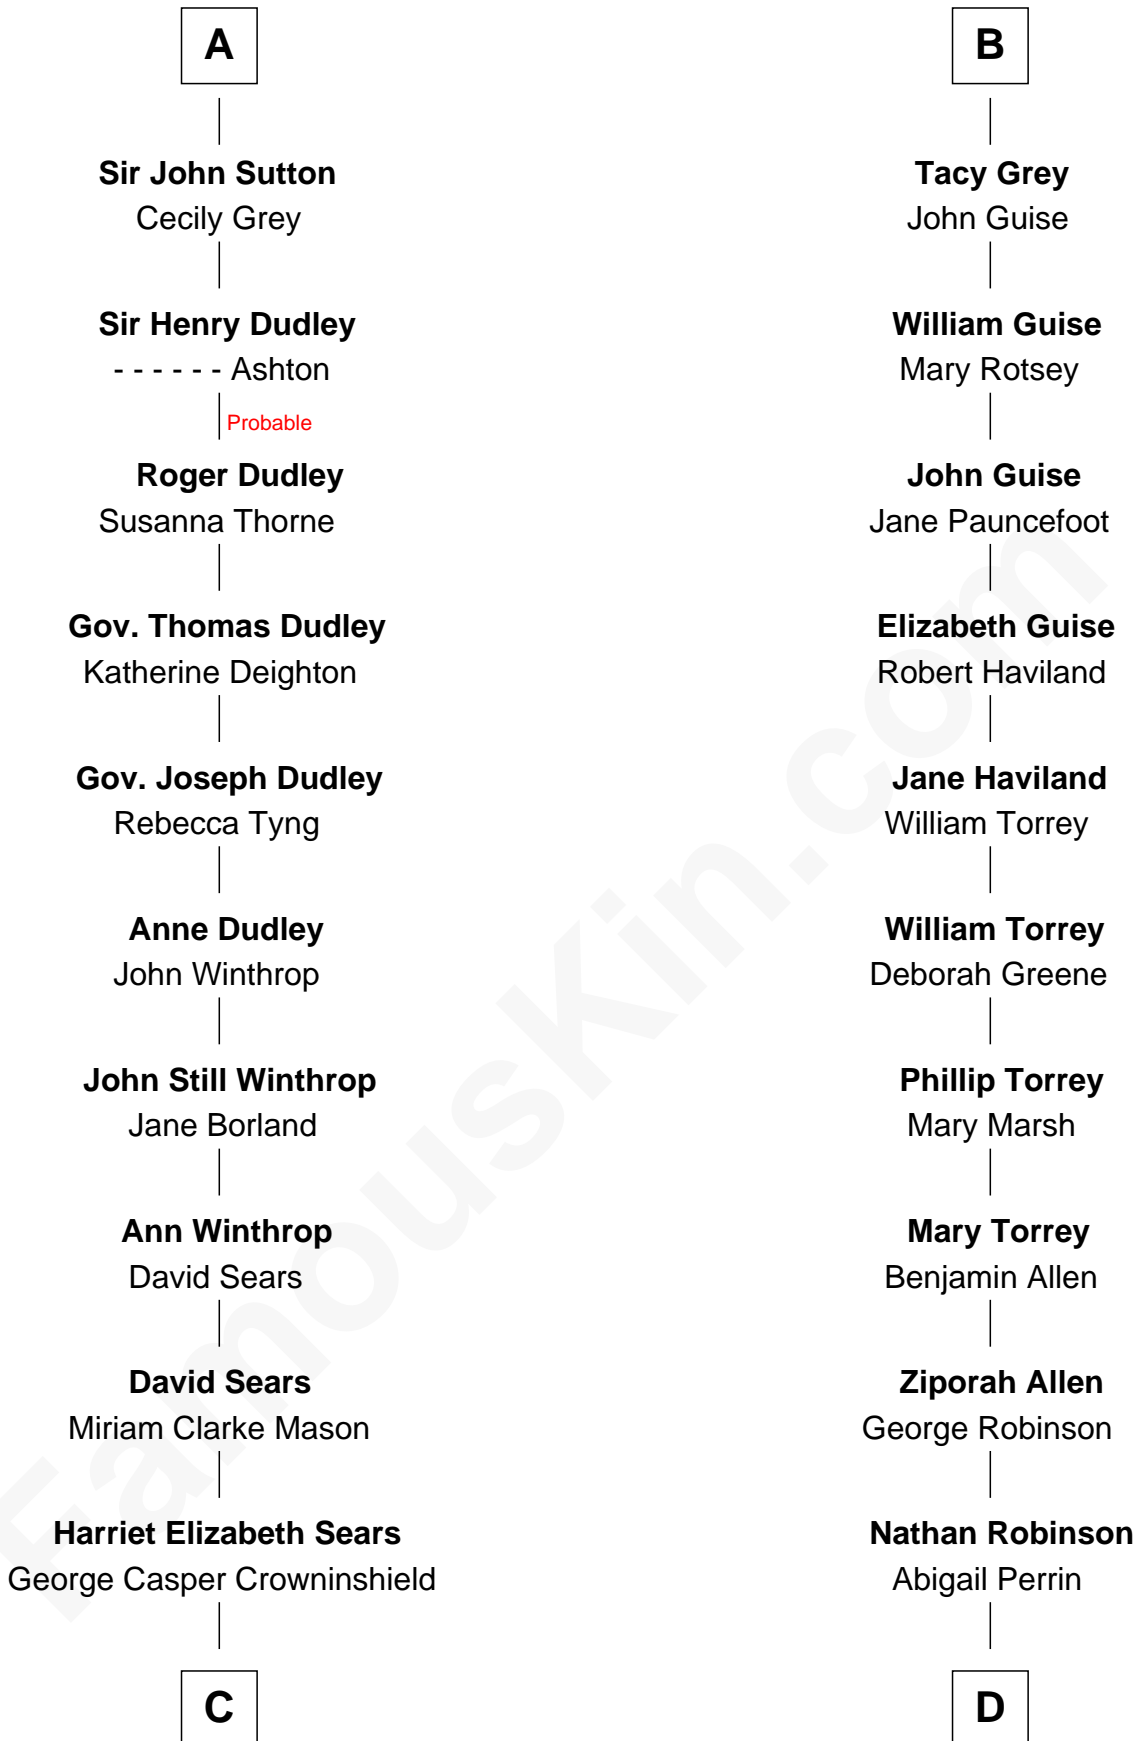

FamousKin.com Relationship Chart of

John Adams Morgan
1952 Olympic Sailing Gold Medalist

20th cousin 1 time removed of

Raquel Welch
Movie Actress

C

Frances Cadwallader Crowninshield

John Quincy Adams

Charles Francis Adams

Frances Lovering

Catherine Frances Lovering Adams

Henry Sturgis Morgan

John Adams Morgan

Olympic Gold Medalist

D

Hannah Kent Robinson

Elbridge Gerry Hall