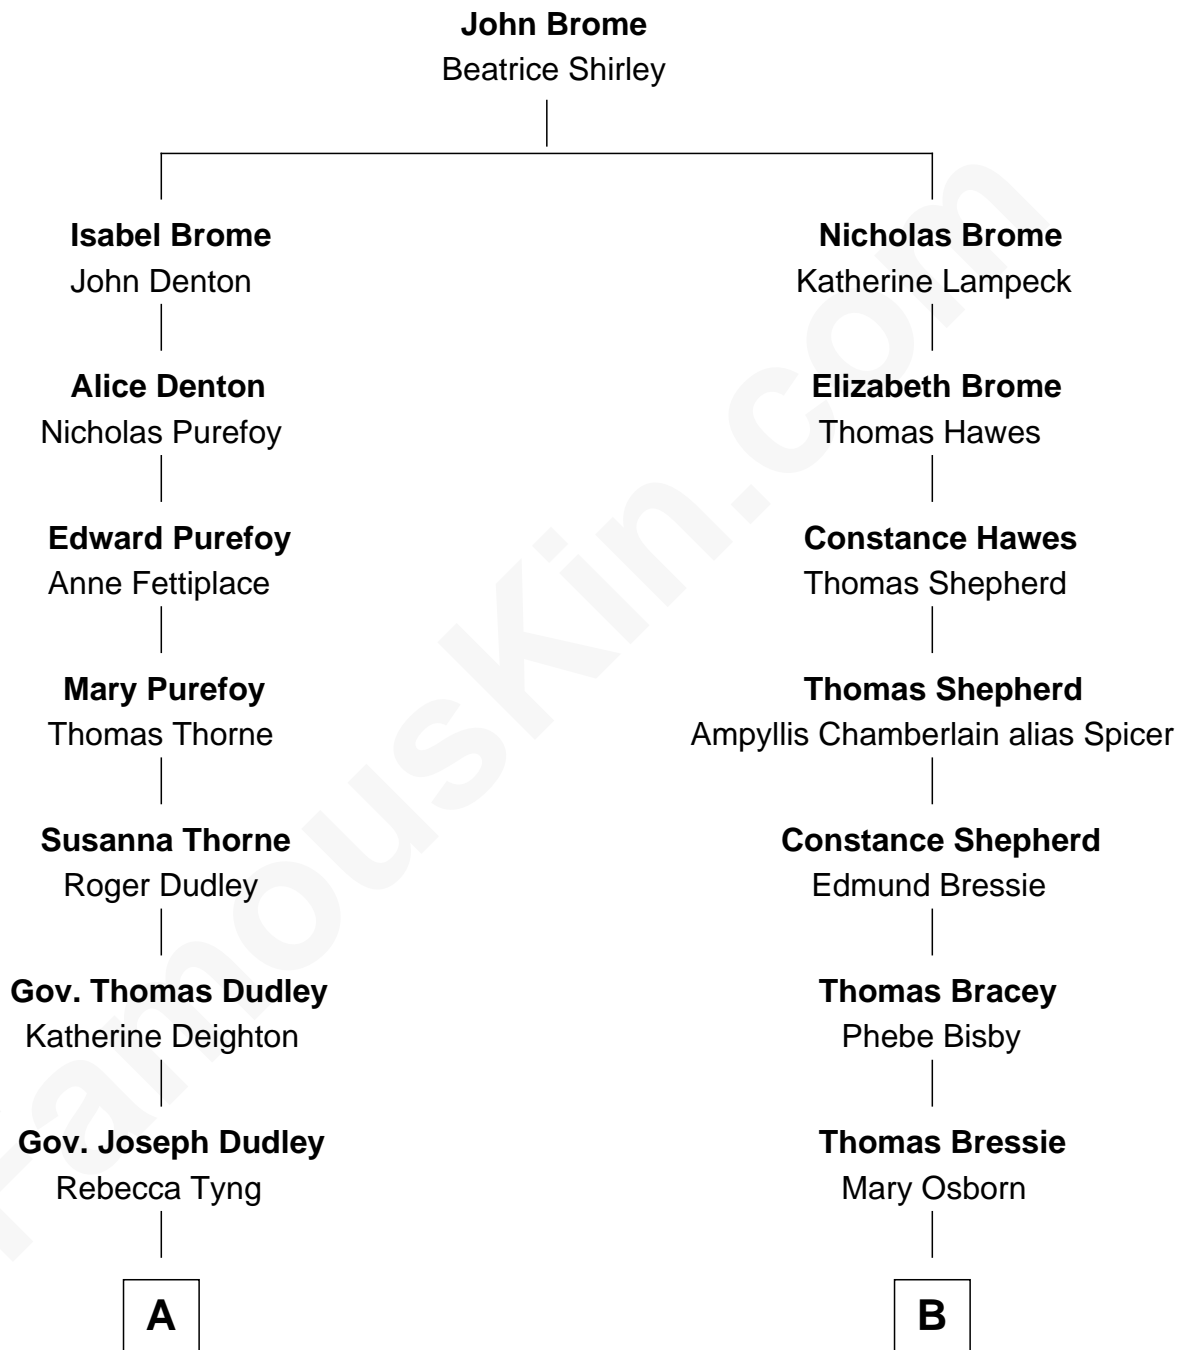

# FamousKin.com Relationship Chart of John Adams Morgan

1952 Olympic Sailing Gold Medalist

13th cousin 2 times removed of

**Helen (Herron) Taft**

First Lady of President William H. Taft

**A**

**Anne Dudley**  
John Winthrop

**John Still Winthrop**  
Jane Borland

**Ann Winthrop**  
David Sears

**David Sears**  
Miriam Clarke Mason

**Harriet Elizabeth Sears**  
George Casper Crowninshield

**Frances Cadwallader Crowninshield**  
John Quincy Adams

**Joanna Wilcockson**  
David Welles

**Charity Welles**  
Rev. Isaac Clinton

**Maria Clinton**  
Ela Collins

**Harriet Anne Collins**  
John Williamson Herron

**Helen (Herron) Taft**  
*First Lady of William H. Taft*