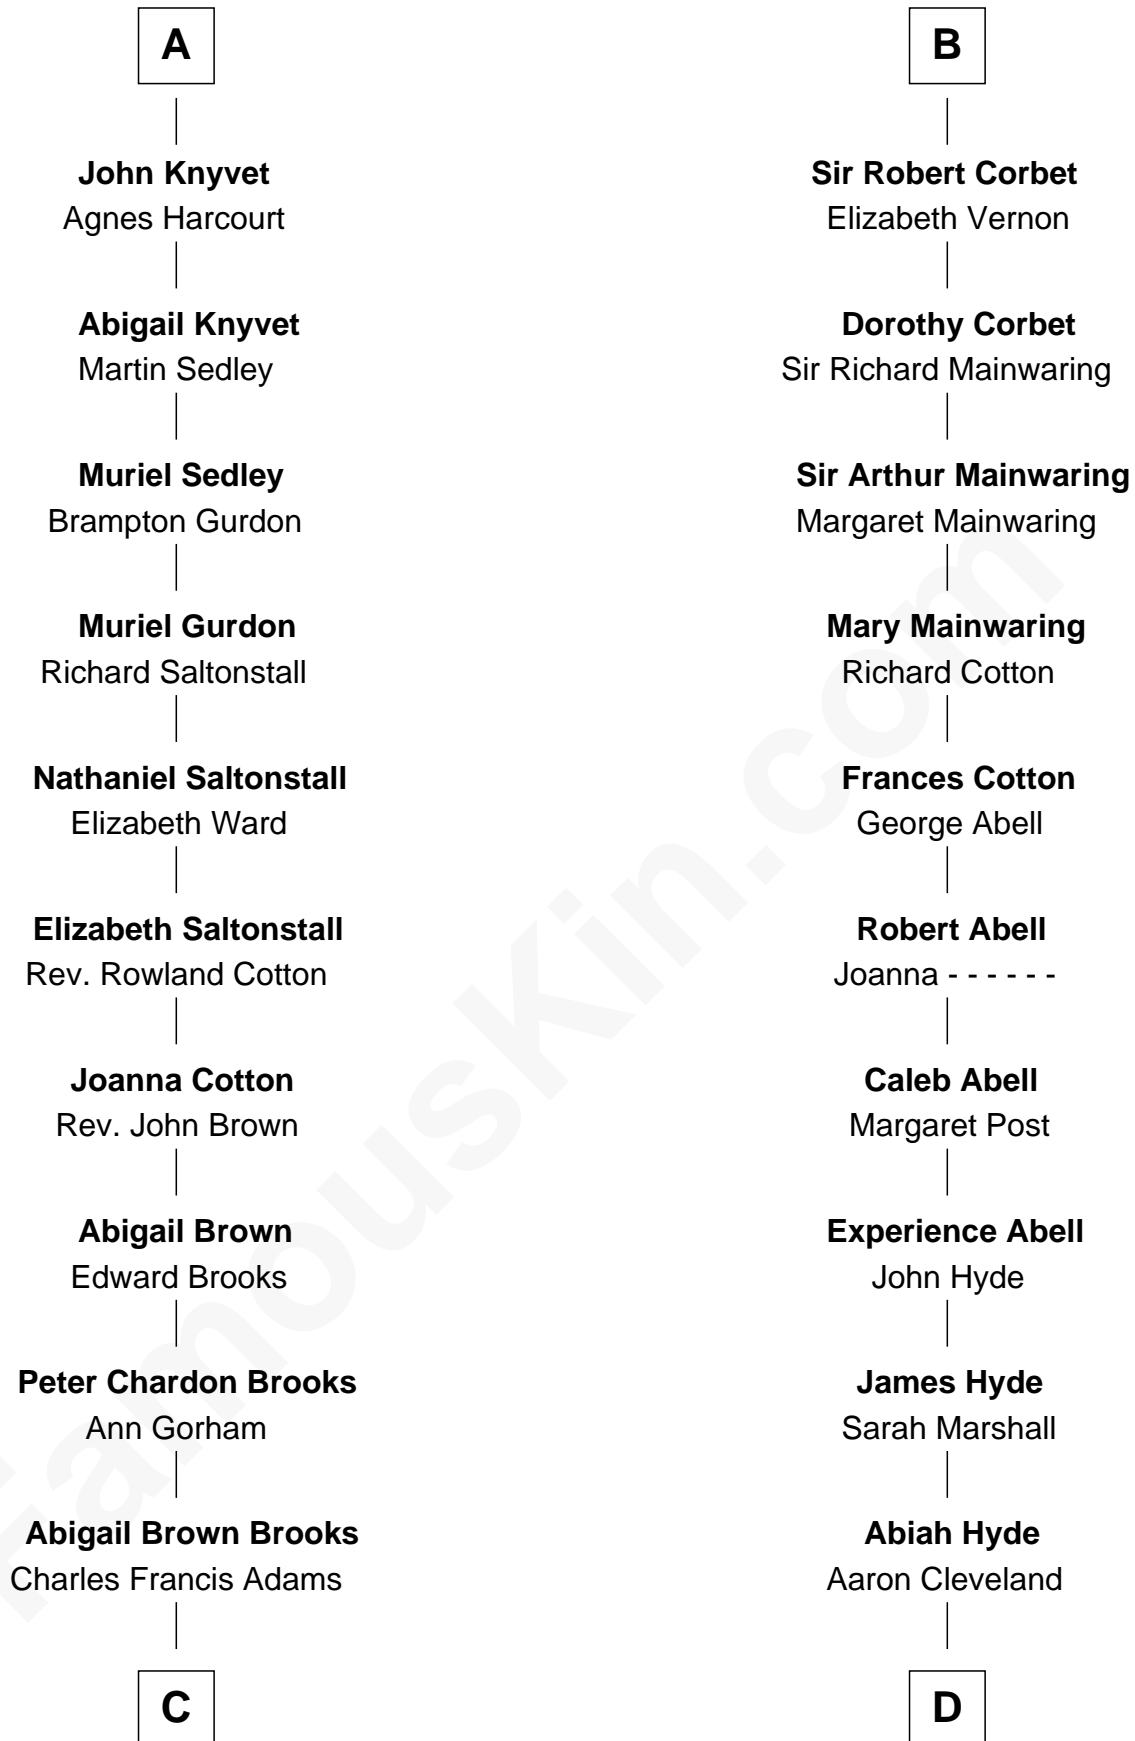

FamousKin.com Relationship Chart of John Adams Morgan

1952 Olympic Sailing Gold Medalist

19th cousin 1 time removed of

Grover Cleveland
22nd and 24th U.S. President

C

John Quincy Adams
Frances Cadwallader Crowninshield

Grover Cleveland
22nd and 24th U.S. President

FamousKin.com