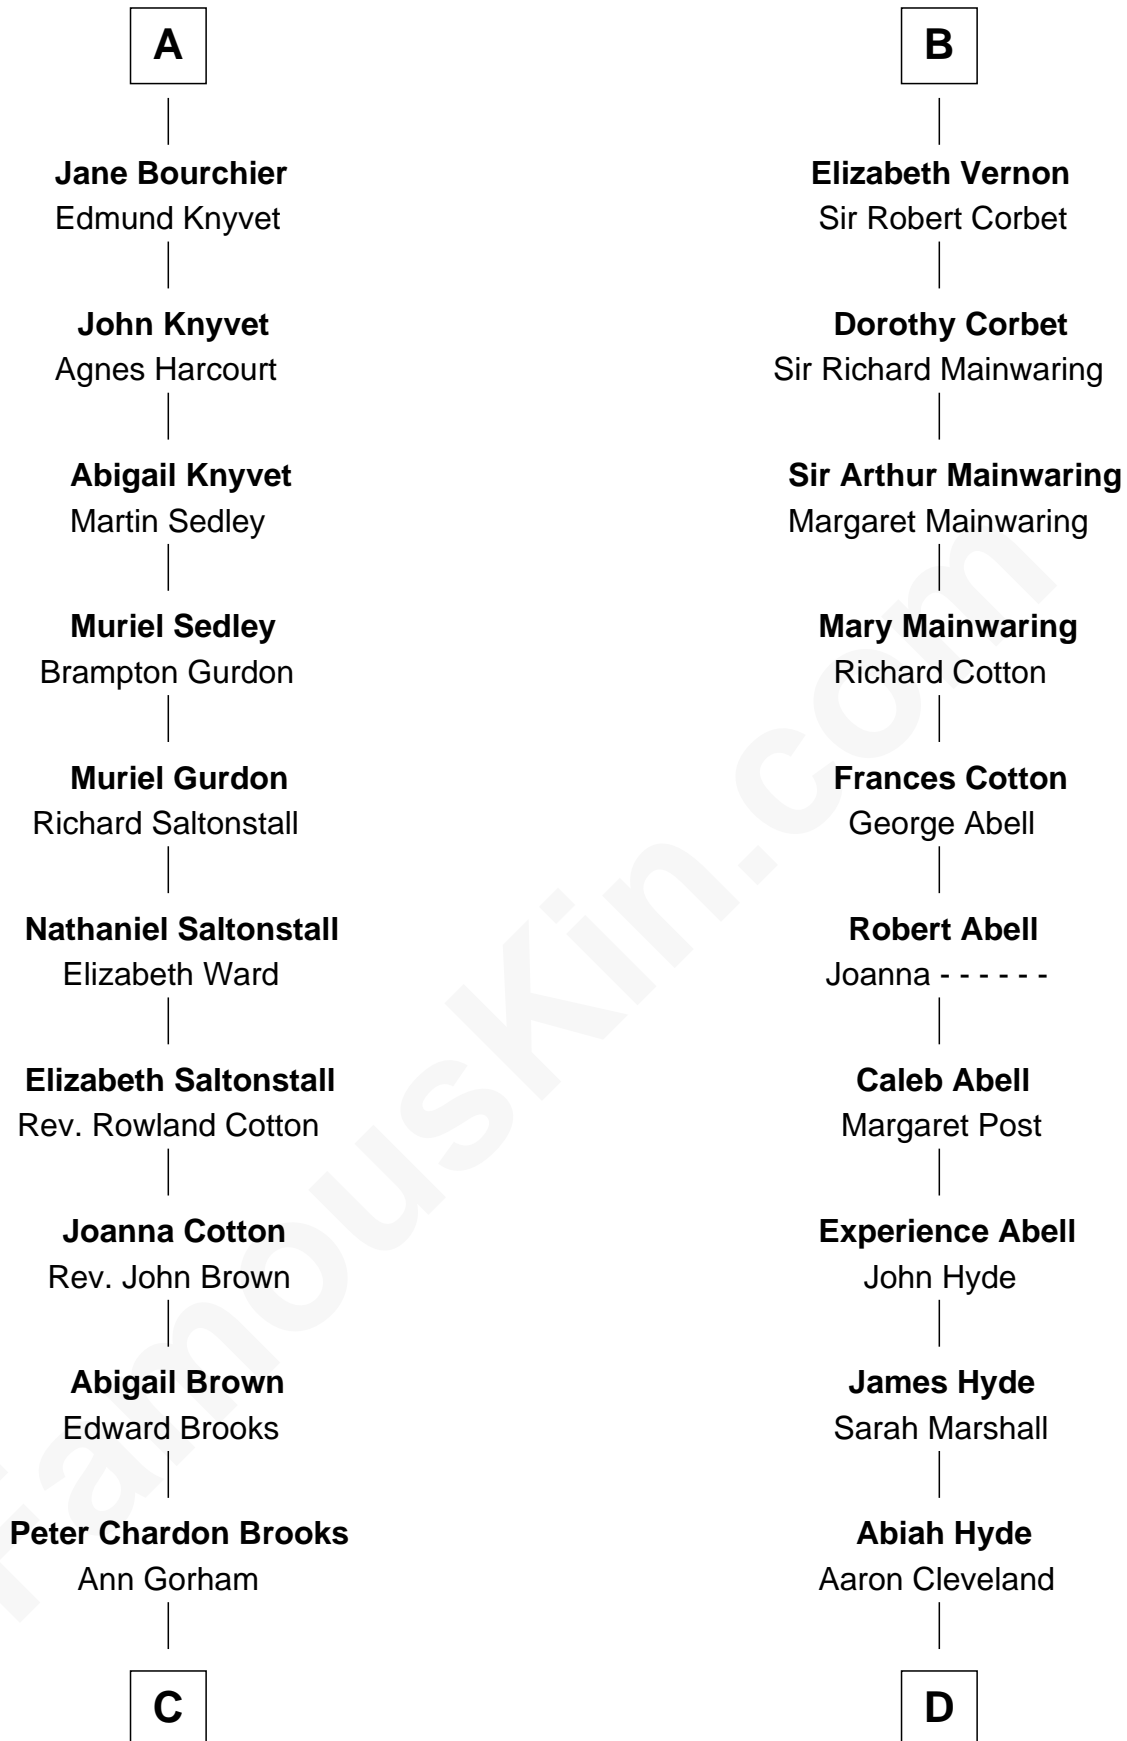

# FamousKin.com Relationship Chart of John Adams Morgan

1952 Olympic Sailing Gold Medalist

19th cousin 2 times removed of

**Grover Cleveland**  
22nd and 24th U.S. President

**C**

**Abigail Brown Brooks**

Charles Francis Adams

**John Quincy Adams**

Frances Cadwallader Crowninshield

**Charles Francis Adams**

Frances Lovering

**Catherine Frances Lovering Adams**

Henry Sturgis Morgan

**John Adams Morgan**

*Olympic Gold Medalist*