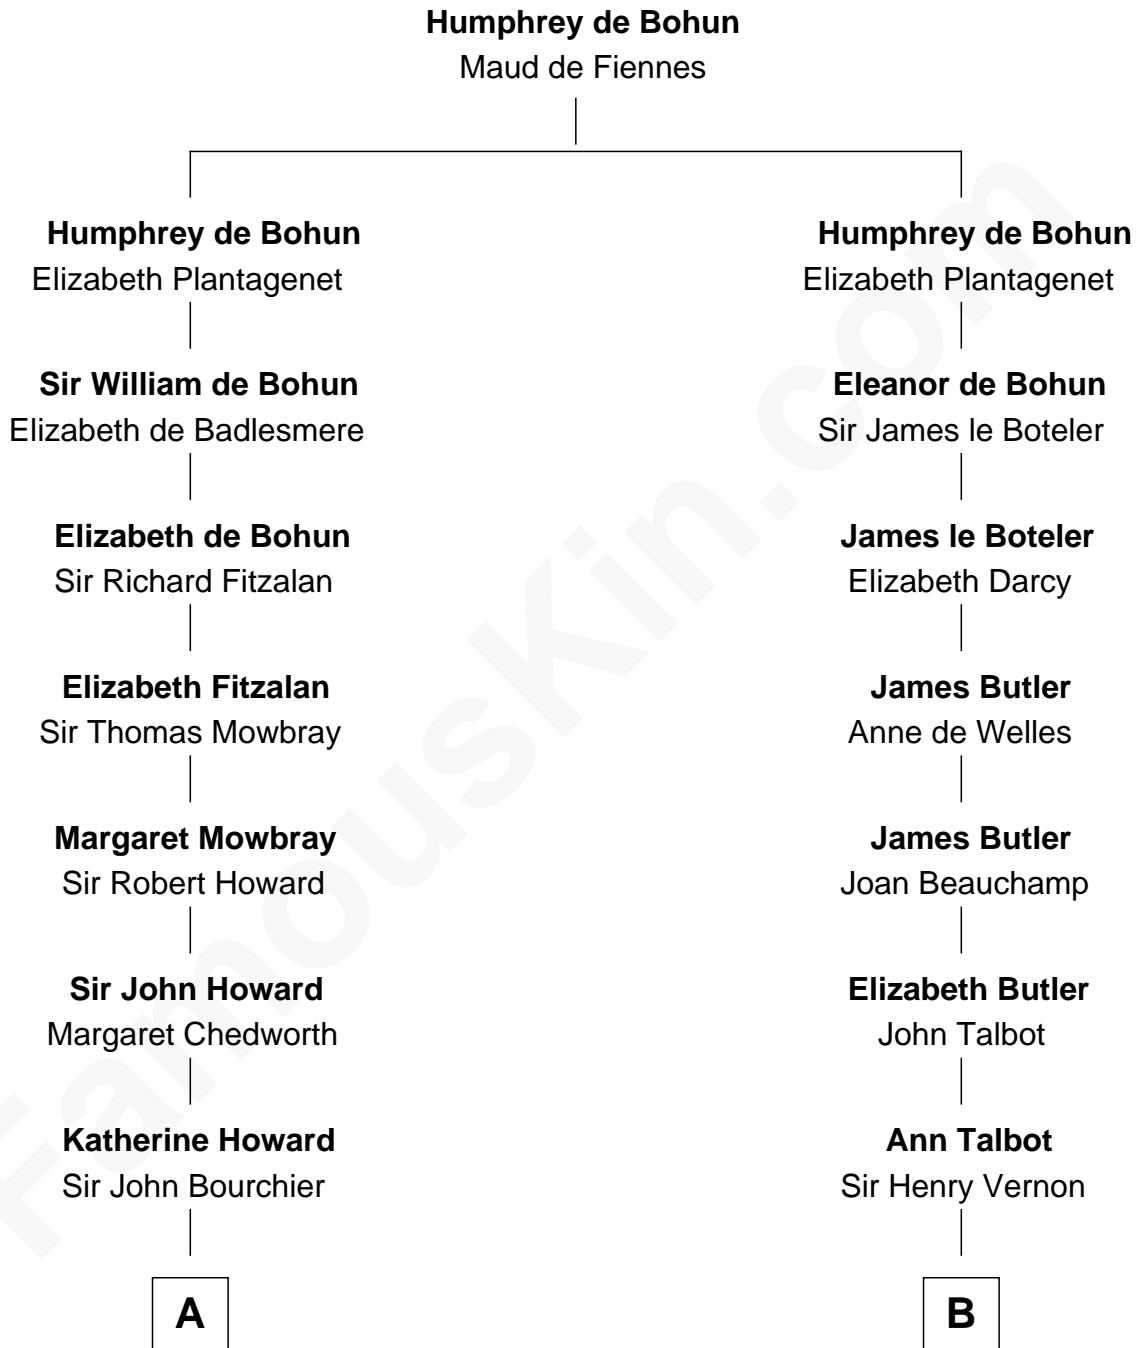

# FamousKin.com Relationship Chart of John Adams Morgan

1952 Olympic Sailing Gold Medalist

19th cousin 2 times removed of

**Grover Cleveland**  
22nd and 24th U.S. President

**C**

**Abigail Brown Brooks**

Charles Francis Adams

**John Quincy Adams**

Frances Cadwallader Crowninshield

**Charles Francis Adams**

Frances Lovering

**Catherine Frances Lovering Adams**

Henry Sturgis Morgan

**John Adams Morgan**

*Olympic Gold Medalist*

**D**

**William Cleveland**

Margaret Falley

**Rev. Richard Falley Cleveland**

Ann Neal

**Grover Cleveland**

*22nd and 24th U.S. President*