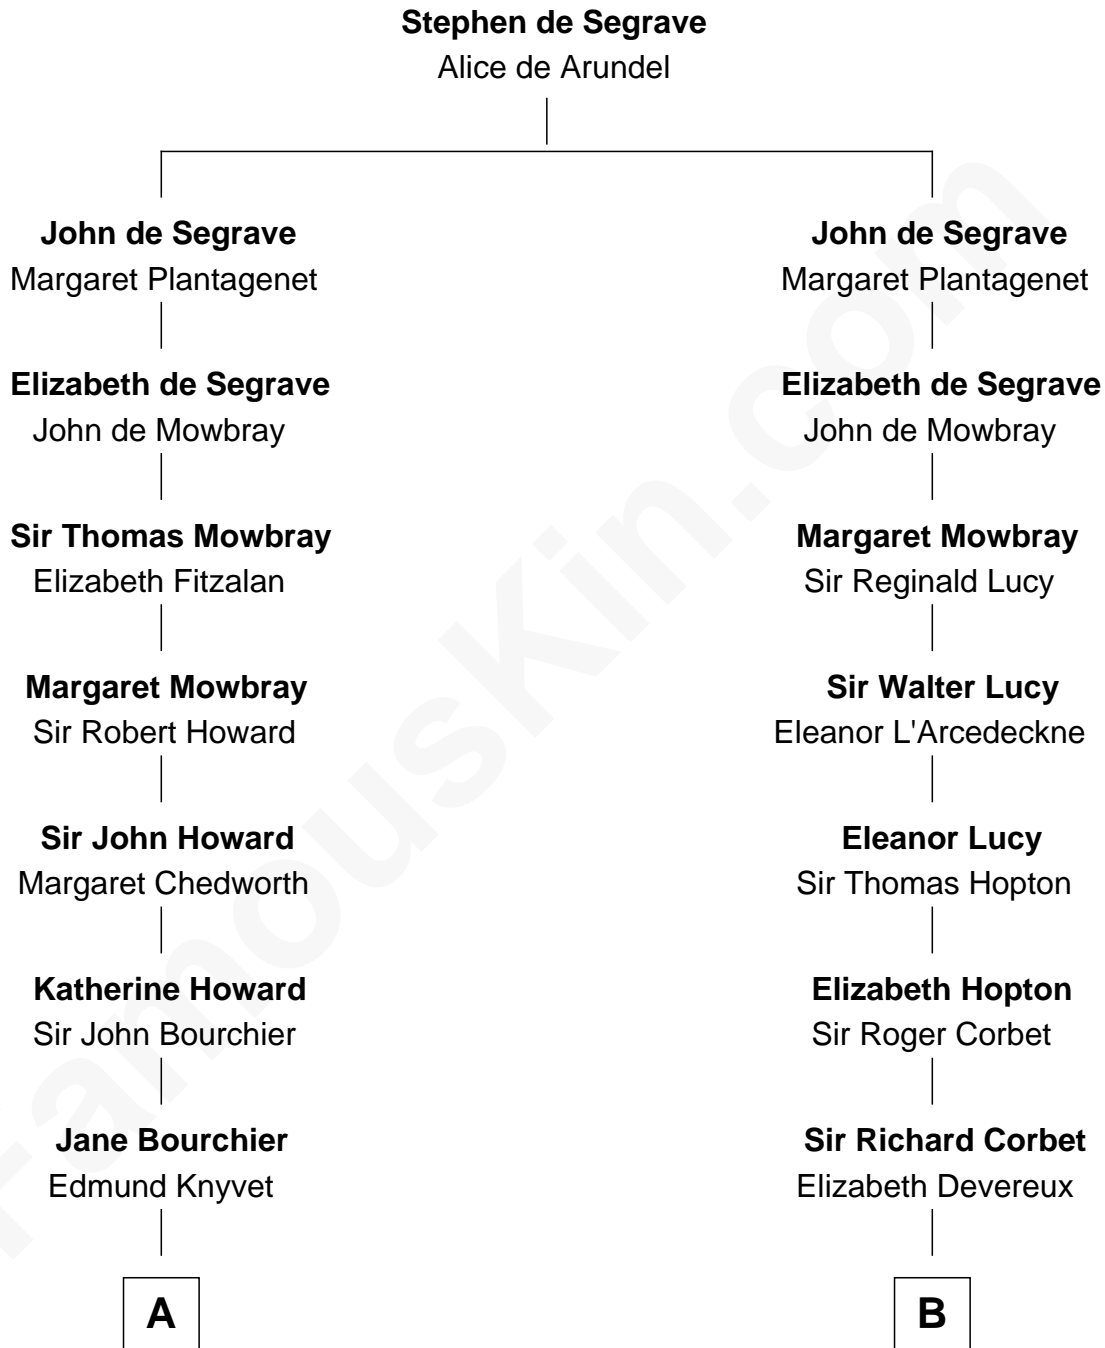

# FamousKin.com Relationship Chart of

**John Adams Morgan**  
1952 Olympic Sailing Gold Medalist

19th cousin 1 time removed of

**Grover Cleveland**  
22nd and 24th U.S. President

**C**

**John Quincy Adams**  
Frances Cadwallader Crowninshield

**Grover Cleveland**  
*22nd and 24th U.S. President*

FamousKin.com