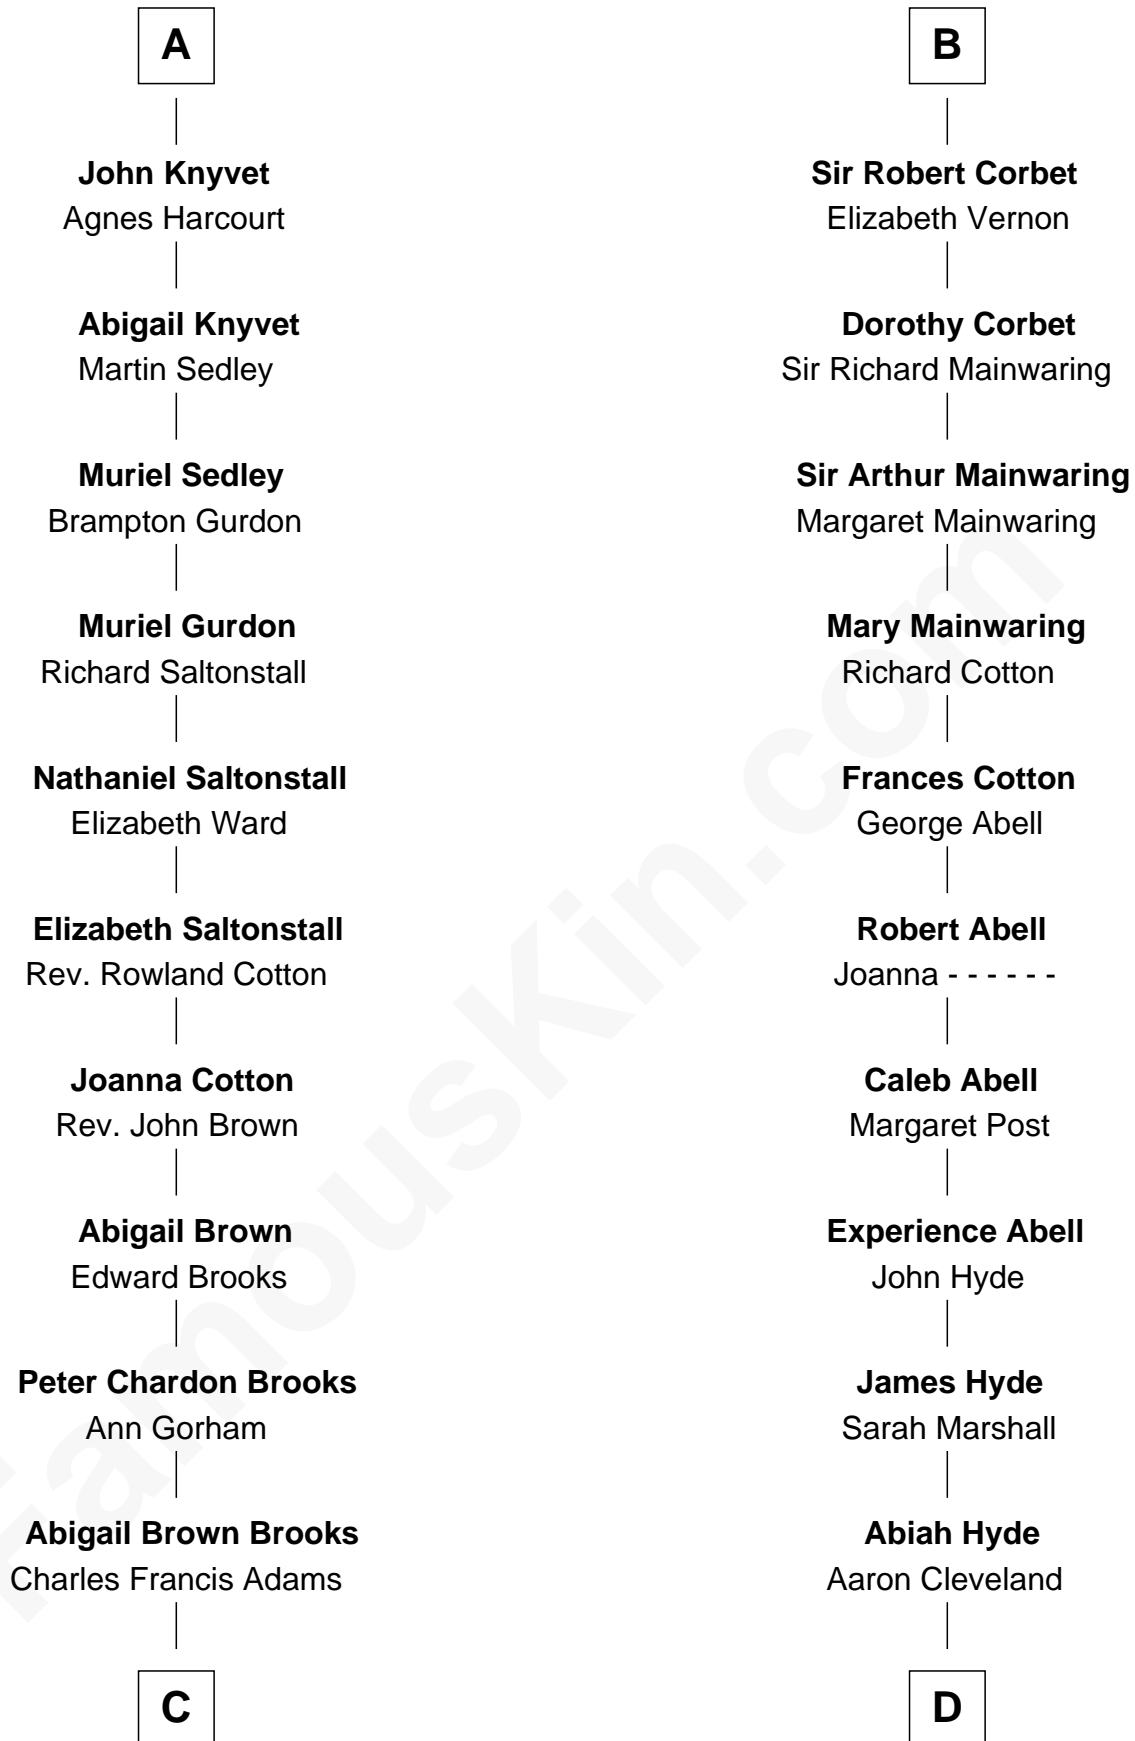

# FamousKin.com Relationship Chart of

**John Adams Morgan**  
1952 Olympic Sailing Gold Medalist

19th cousin 1 time removed of

**Grover Cleveland**  
22nd and 24th U.S. President

**C**

**John Quincy Adams**  
Frances Cadwallader Crowninshield

**Grover Cleveland**  
*22nd and 24th U.S. President*

FamousKin.com