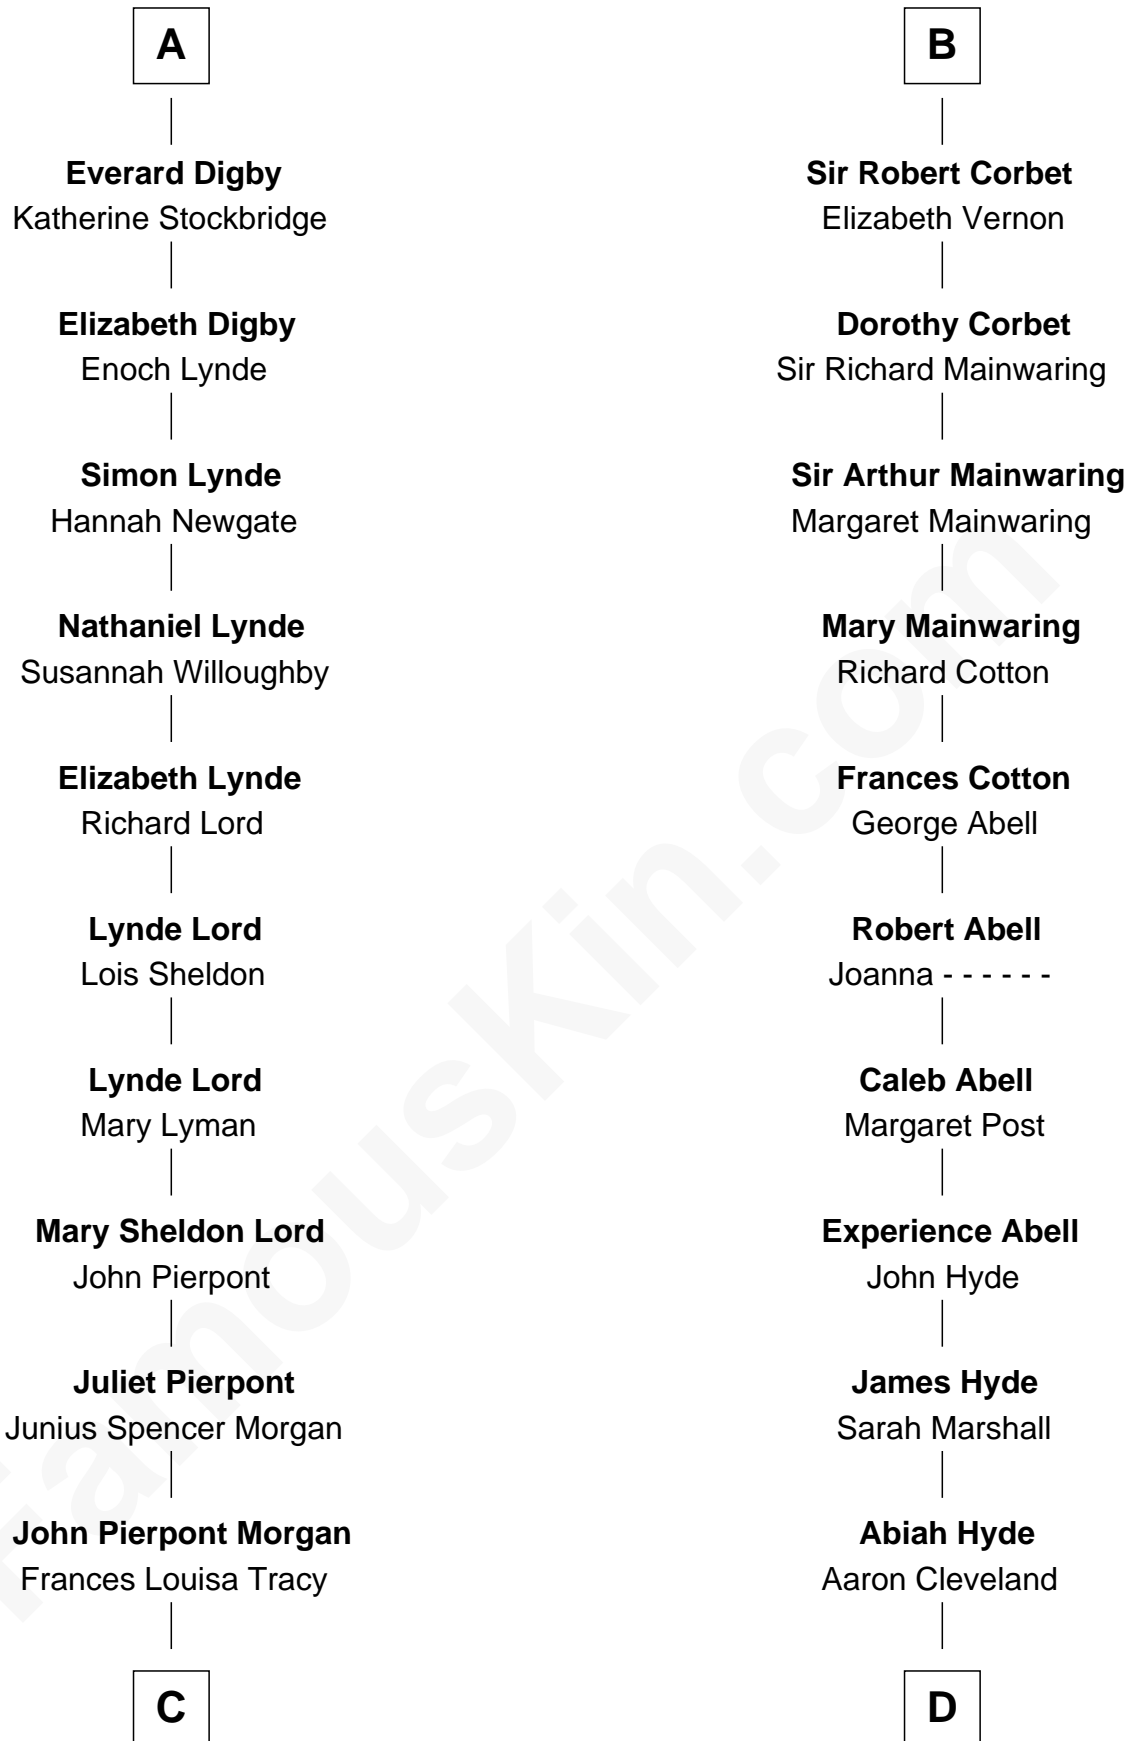

FamousKin.com

Relationship Chart of

John Adams Morgan

1952 Olympic Sailing Gold Medalist

19th cousin of

Grover Cleveland

22nd and 24th U.S. President

C

John Pierpont Morgan

Jane Norton Grew

Henry Sturgis Morgan

Catherine Frances Lovering Adams

John Adams Morgan

Olympic Gold Medalist

D

William Cleveland

Margaret Falley

Rev. Richard Falley Cleveland

Ann Neal

Grover Cleveland

22nd and 24th U.S. President

FamousKin.com