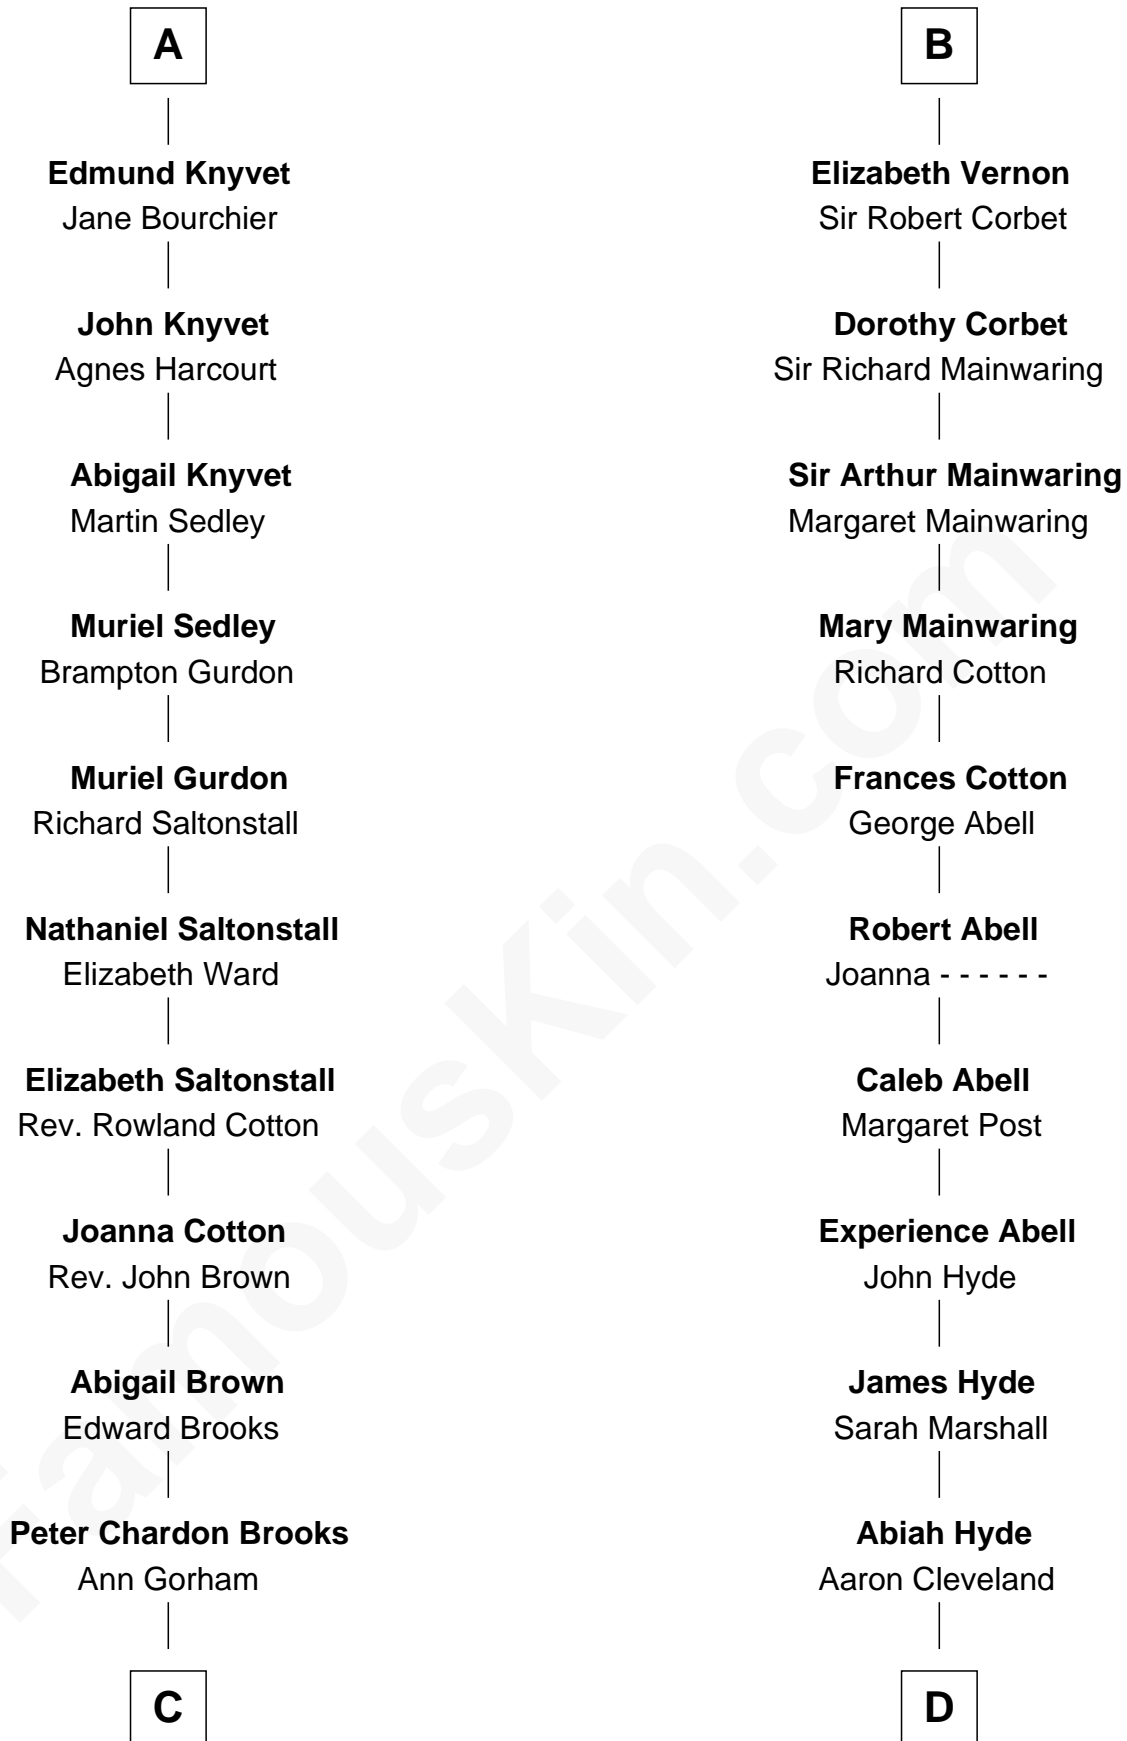

FamousKin.com Relationship Chart of John Adams Morgan

1952 Olympic Sailing Gold Medalist

19th cousin 2 times removed of

Grover Cleveland
22nd and 24th U.S. President

C

Abigail Brown Brooks

Charles Francis Adams

John Quincy Adams

Frances Cadwallader Crowninshield

Charles Francis Adams

Frances Lovering

Catherine Frances Lovering Adams

Henry Sturgis Morgan

John Adams Morgan

Olympic Gold Medalist