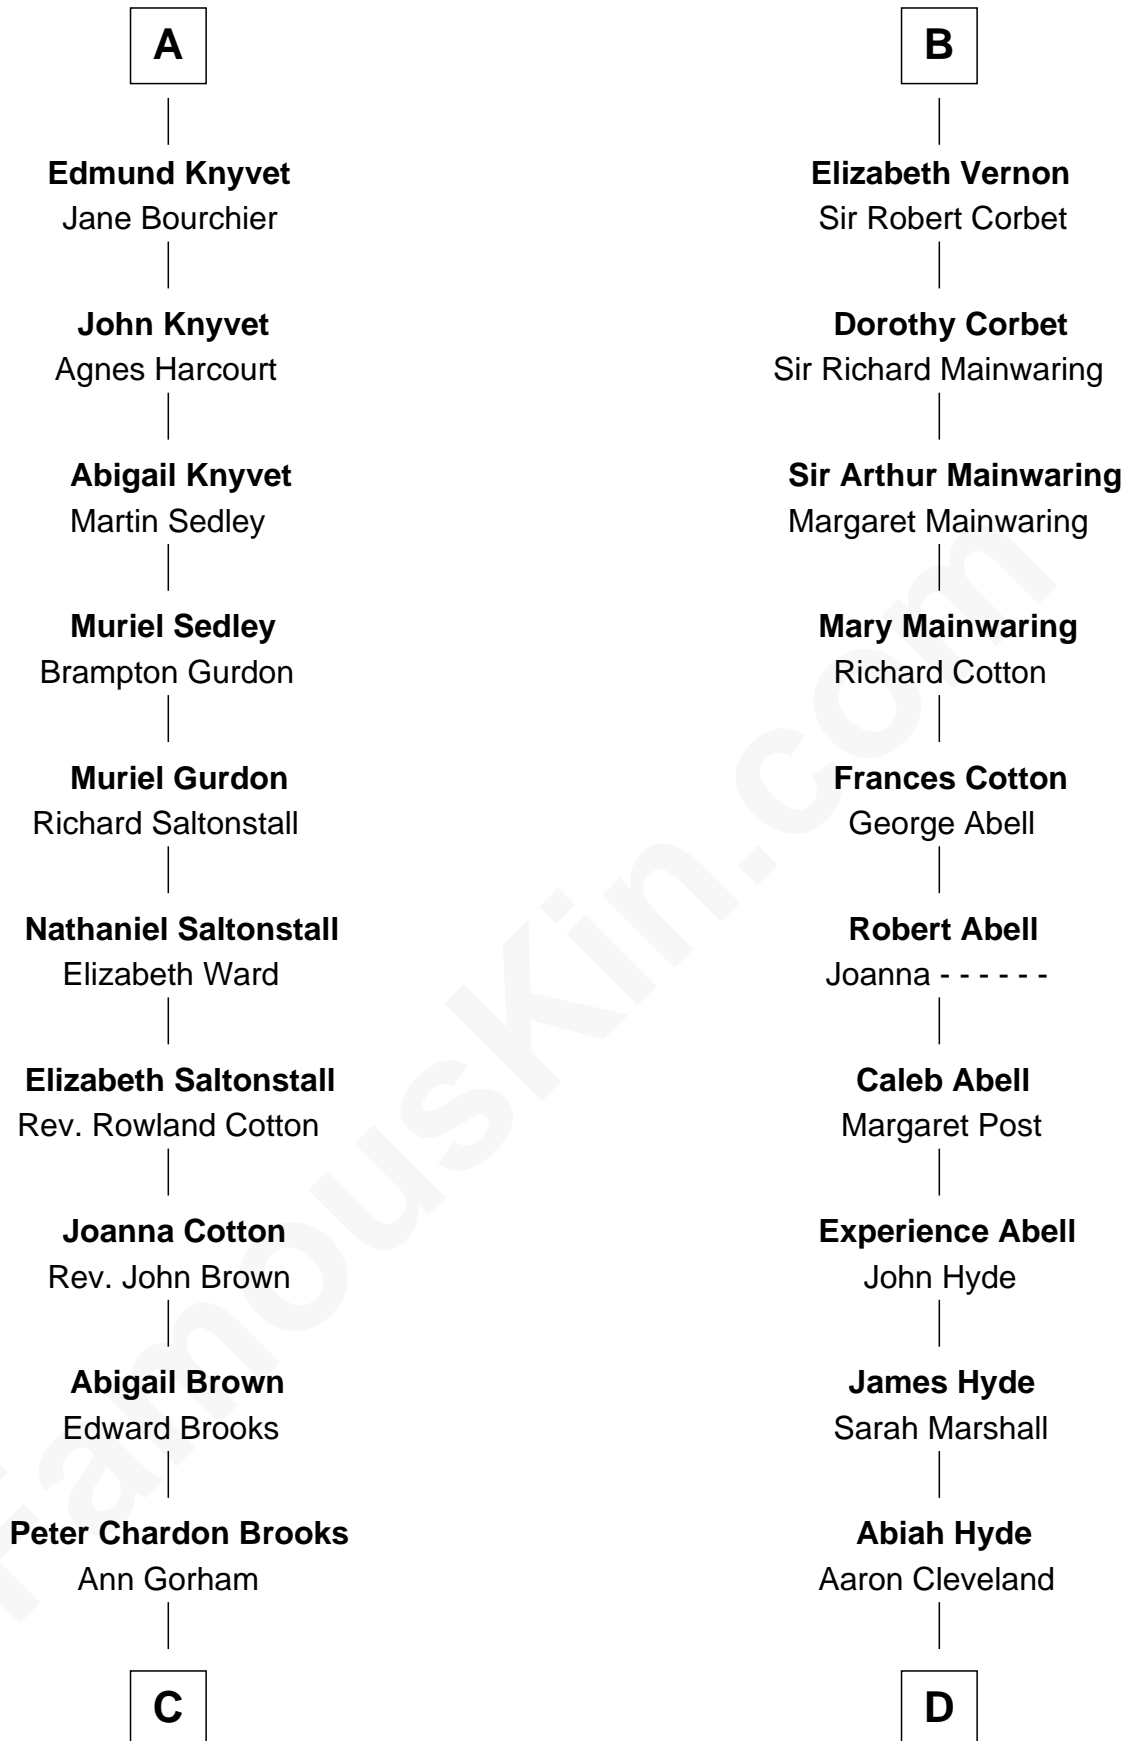

# FamousKin.com Relationship Chart of

**John Adams Morgan**  
1952 Olympic Sailing Gold Medalist

19th cousin 2 times removed of

**Grover Cleveland**  
22nd and 24th U.S. President

**Gunselm de Badlesmere**

**C**

**Abigail Brown Brooks**

Charles Francis Adams

**John Quincy Adams**

Frances Cadwallader Crowninshield

**Charles Francis Adams**

Frances Lovering

**Catherine Frances Lovering Adams**

**Grover Cleveland**

*22nd and 24th U.S. President*

FamousKin.com