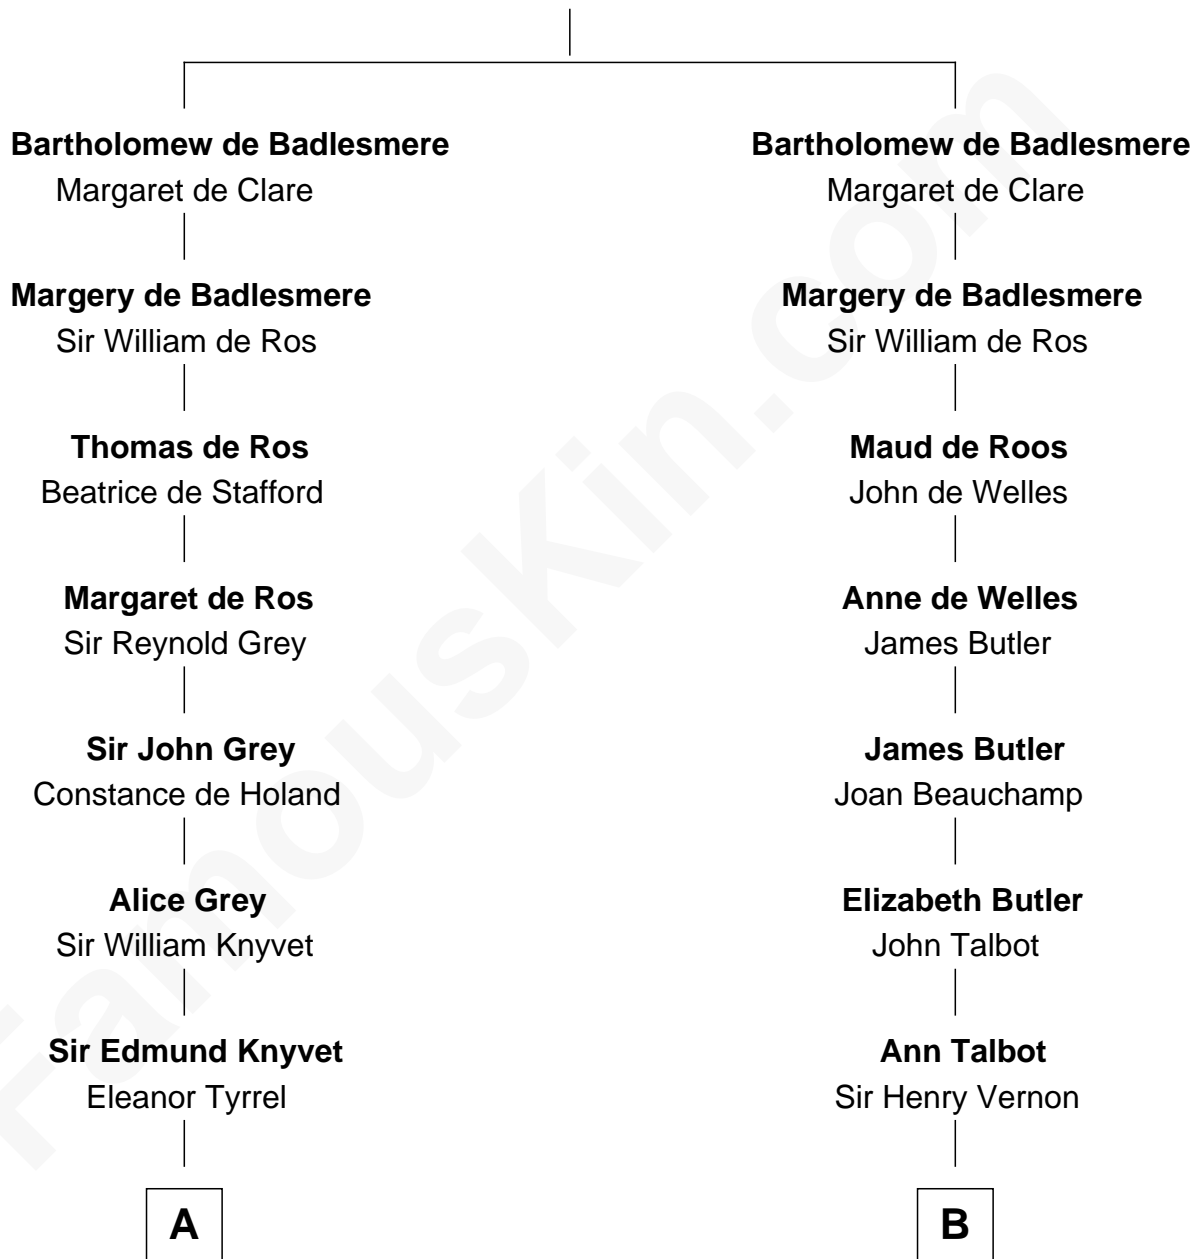

# FamousKin.com Relationship Chart of

**John Adams Morgan**  
1952 Olympic Sailing Gold Medalist

19th cousin 2 times removed of

**Grover Cleveland**  
22nd and 24th U.S. President

**Gunselm de Badlesmere**

**C**

**Abigail Brown Brooks**

Charles Francis Adams

**John Quincy Adams**

Frances Cadwallader Crowninshield

**Charles Francis Adams**

Frances Lovering

**Catherine Frances Lovering Adams**

**Grover Cleveland**

*22nd and 24th U.S. President*

FamousKin.com