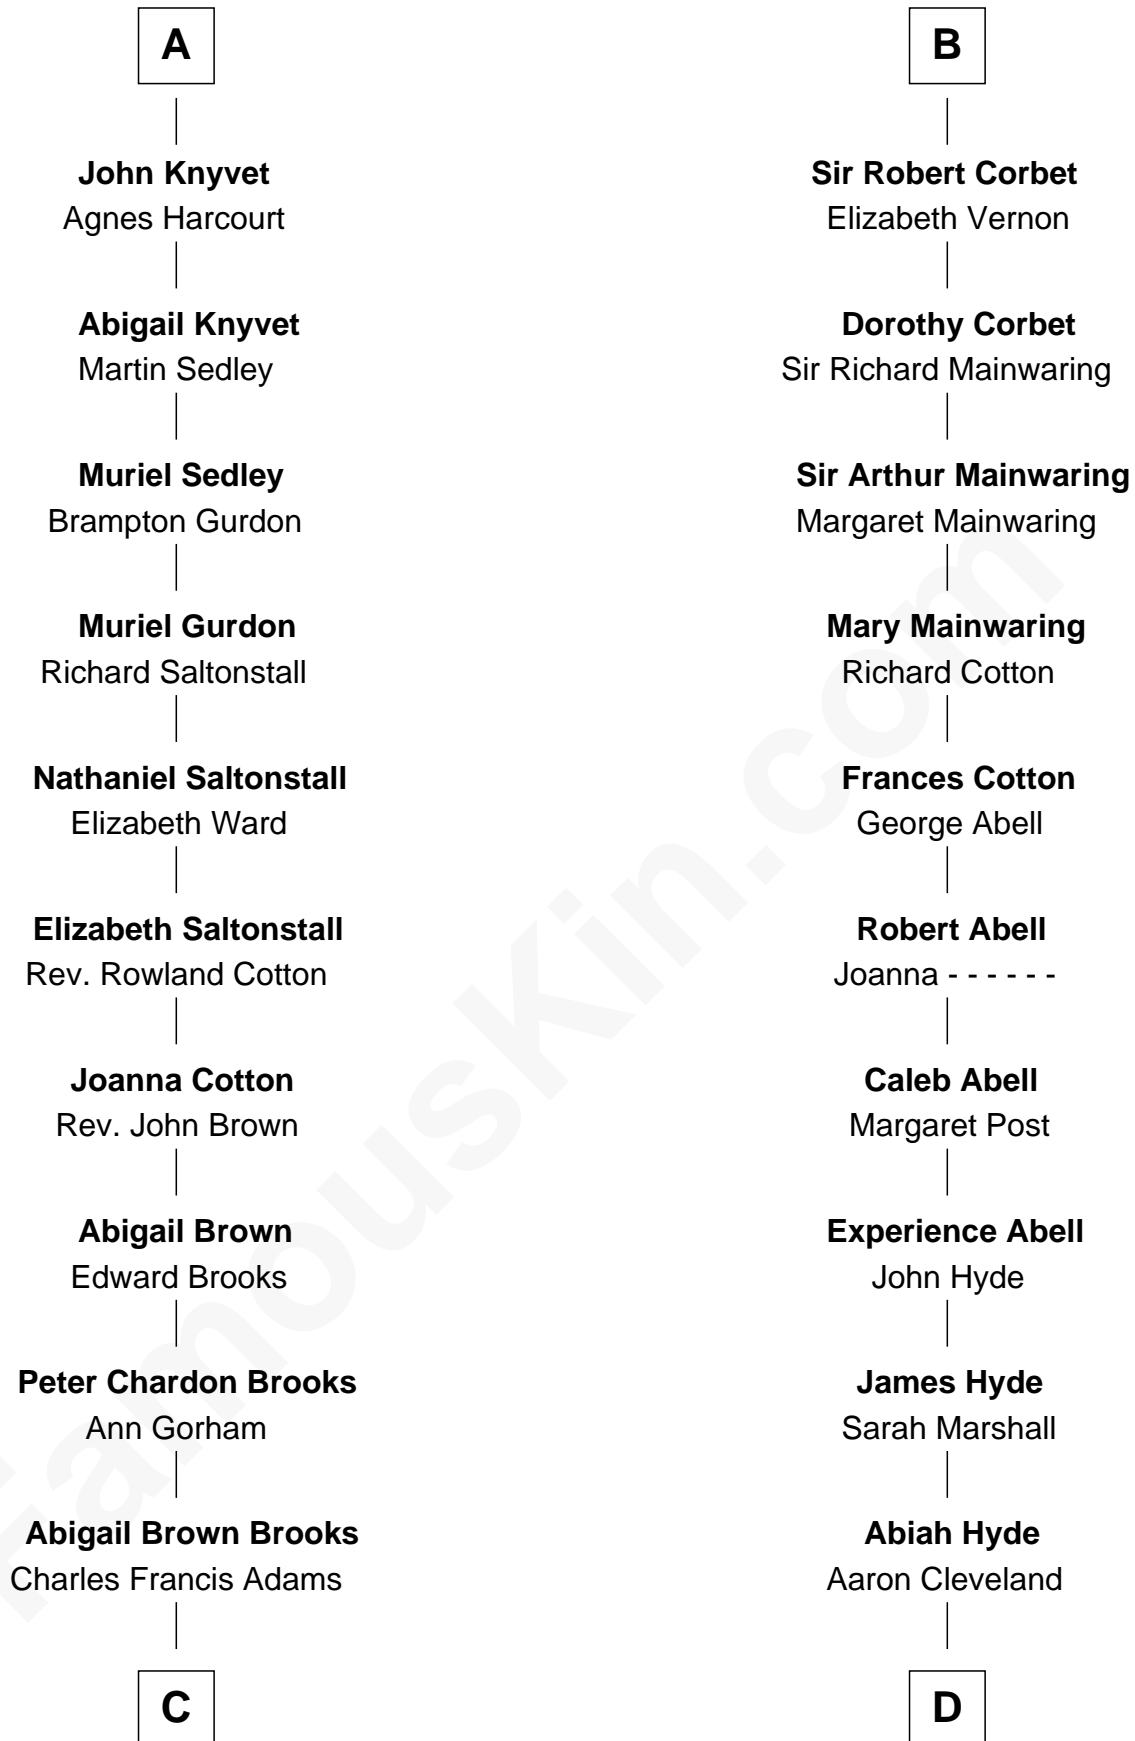

# FamousKin.com Relationship Chart of John Adams Morgan

1952 Olympic Sailing Gold Medalist

19th cousin 1 time removed of

**Grover Cleveland**  
22nd and 24th U.S. President

**C**

**John Quincy Adams**  
Frances Cadwallader Crowninshield

**Grover Cleveland**  
*22nd and 24th U.S. President*

FamousKin.com