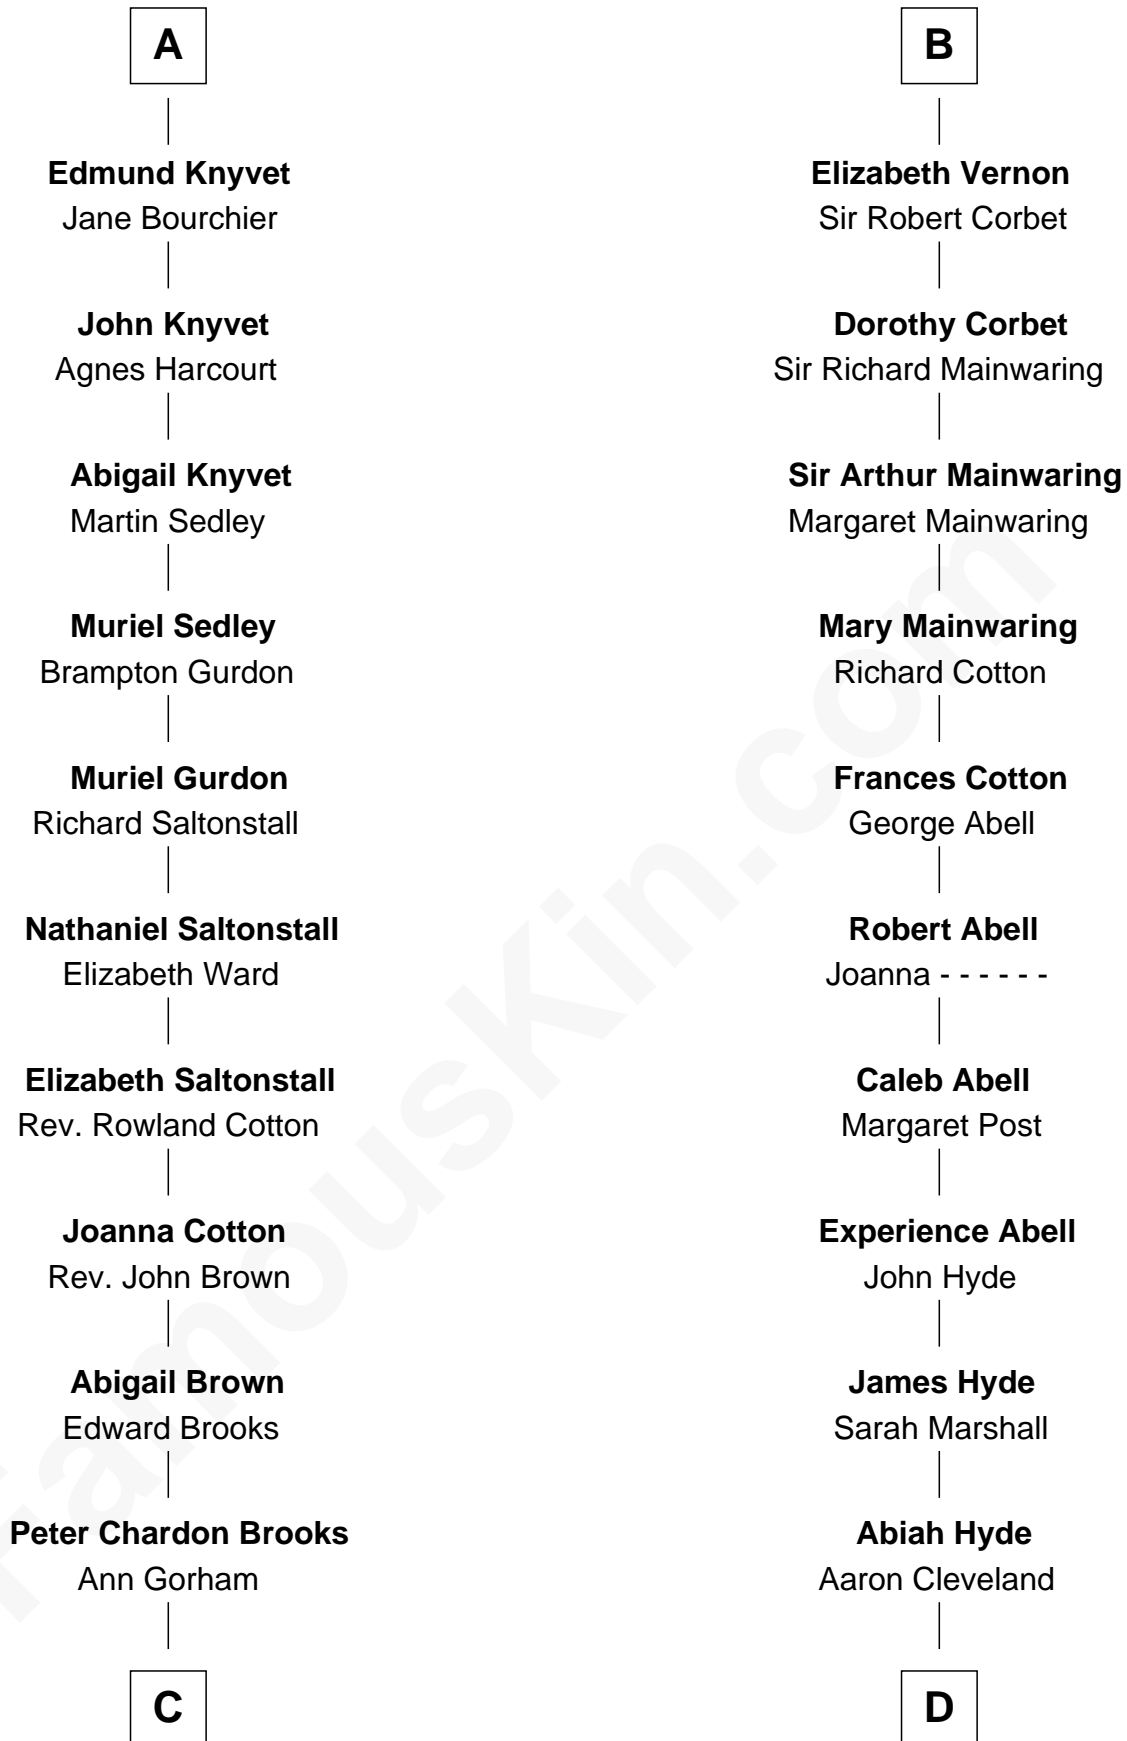

FamousKin.com Relationship Chart of

John Adams Morgan
1952 Olympic Sailing Gold Medalist

19th cousin 2 times removed of

Grover Cleveland
22nd and 24th U.S. President

John de Vaux

C

Abigail Brown Brooks

Charles Francis Adams

John Quincy Adams

Frances Cadwallader Crowninshield

Charles Francis Adams

Frances Lovering

Catherine Frances Lovering Adams

Henry Sturgis Morgan

John Adams Morgan

Olympic Gold Medalist