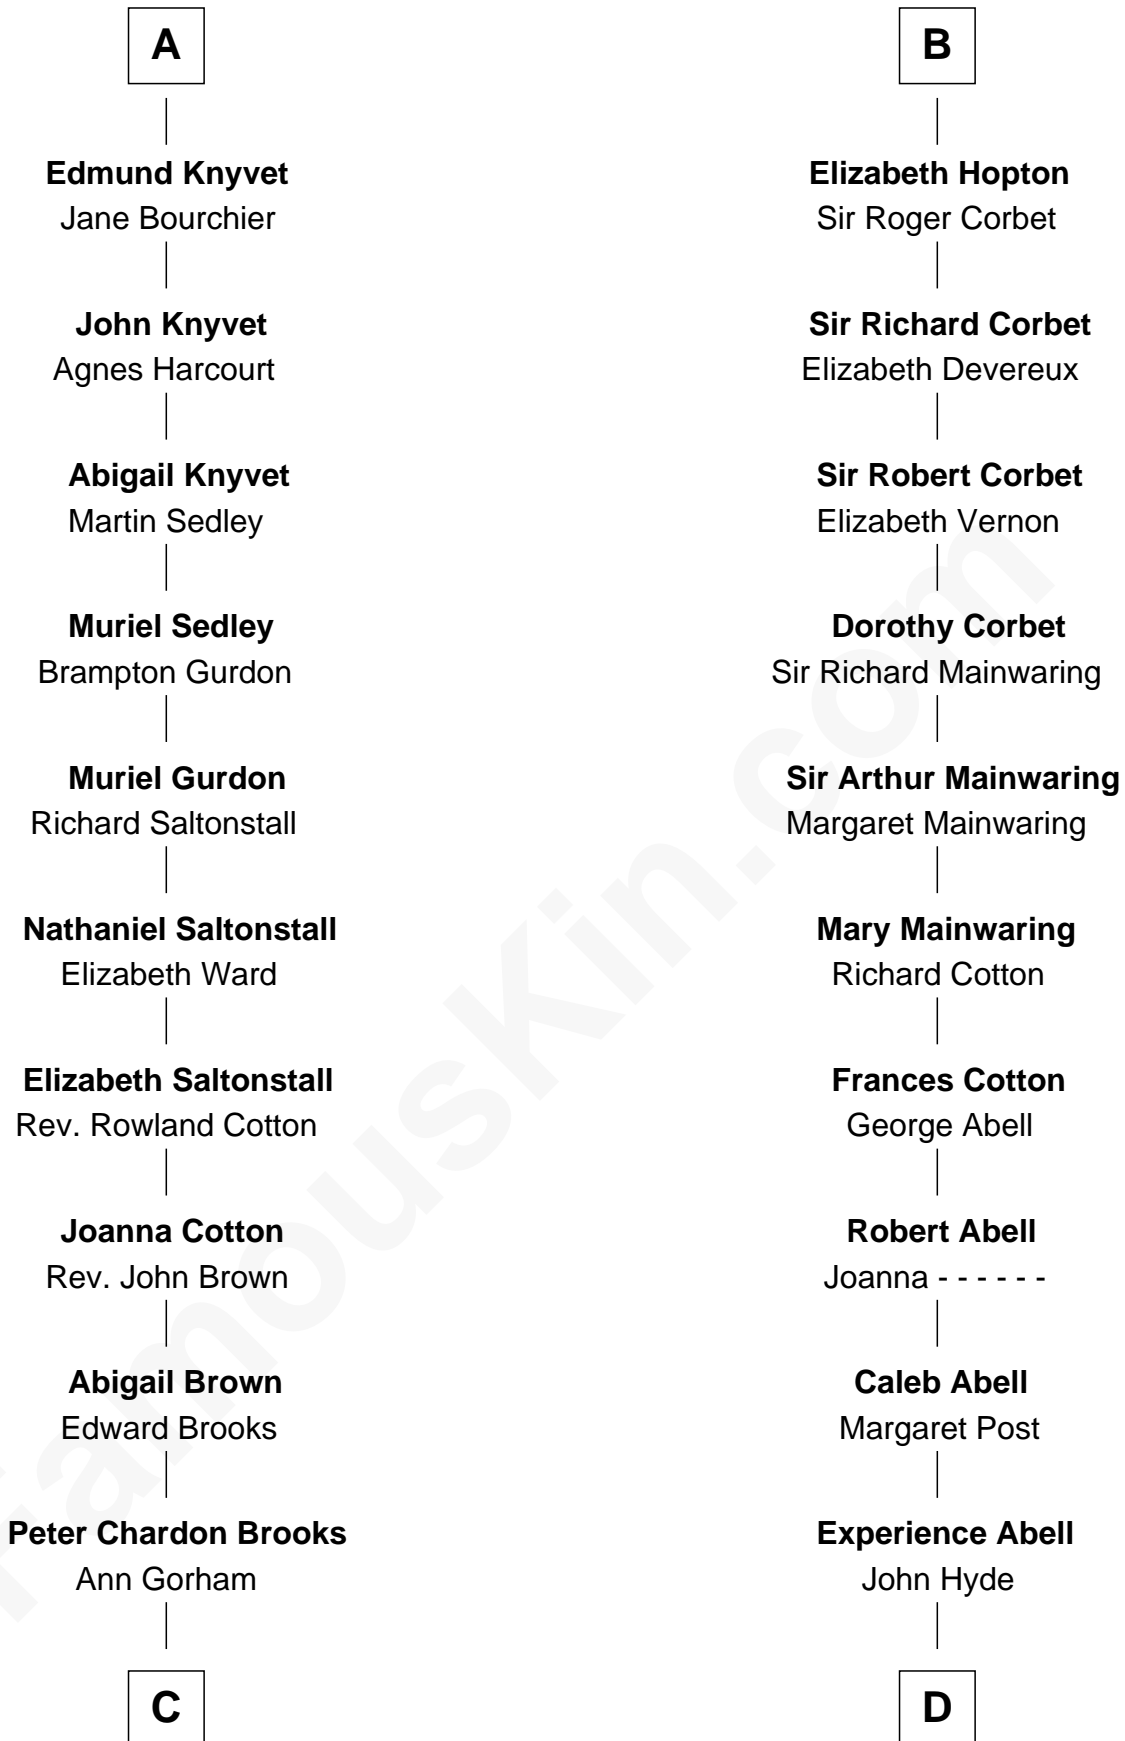

## Relationship Chart of

### John Adams Morgan

1952 Olympic Sailing Gold Medalist

21st cousin of

**Grover Cleveland**  
22nd and 24th U.S. President

**C**

**Abigail Brown Brooks**

Charles Francis Adams

**John Quincy Adams**