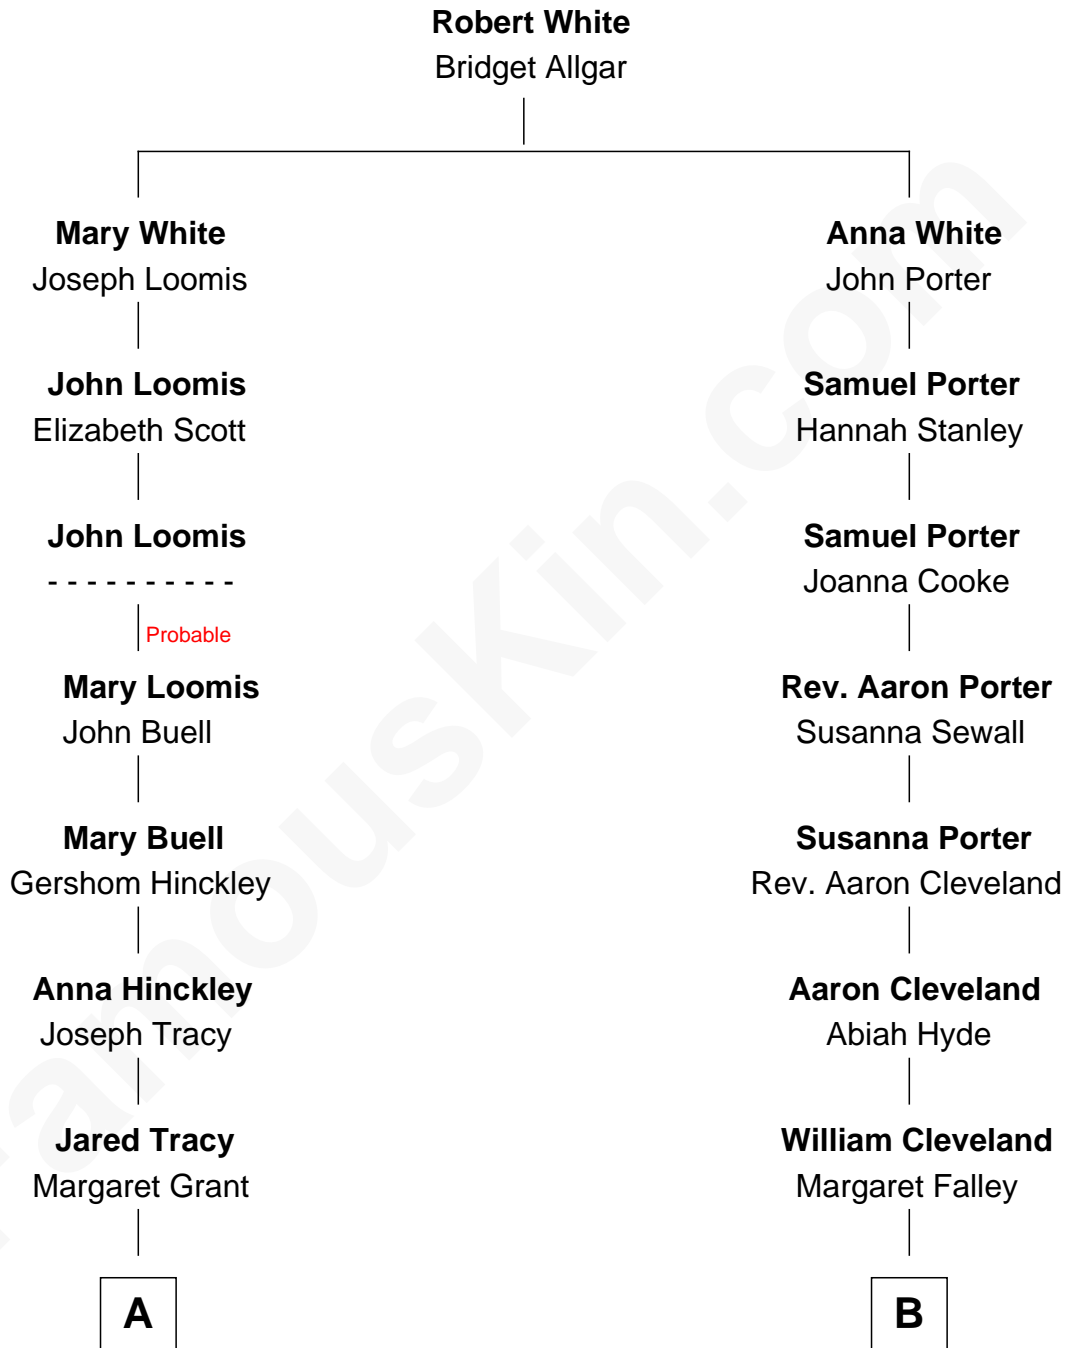

# FamousKin.com Relationship Chart of

**John Adams Morgan**  
1952 Olympic Sailing Gold Medalist

8th cousin 4 times removed of

**Grover Cleveland**  
22nd and 24th U.S. President

**A**

**William Gedney Tracy**

Rachel Huntington

**Charles F. Tracy**

Louisa Kirkland

**Frances Louisa Tracy**

John Pierpont Morgan

**John Pierpont Morgan**

Jane Norton Grew

**Henry Sturgis Morgan**