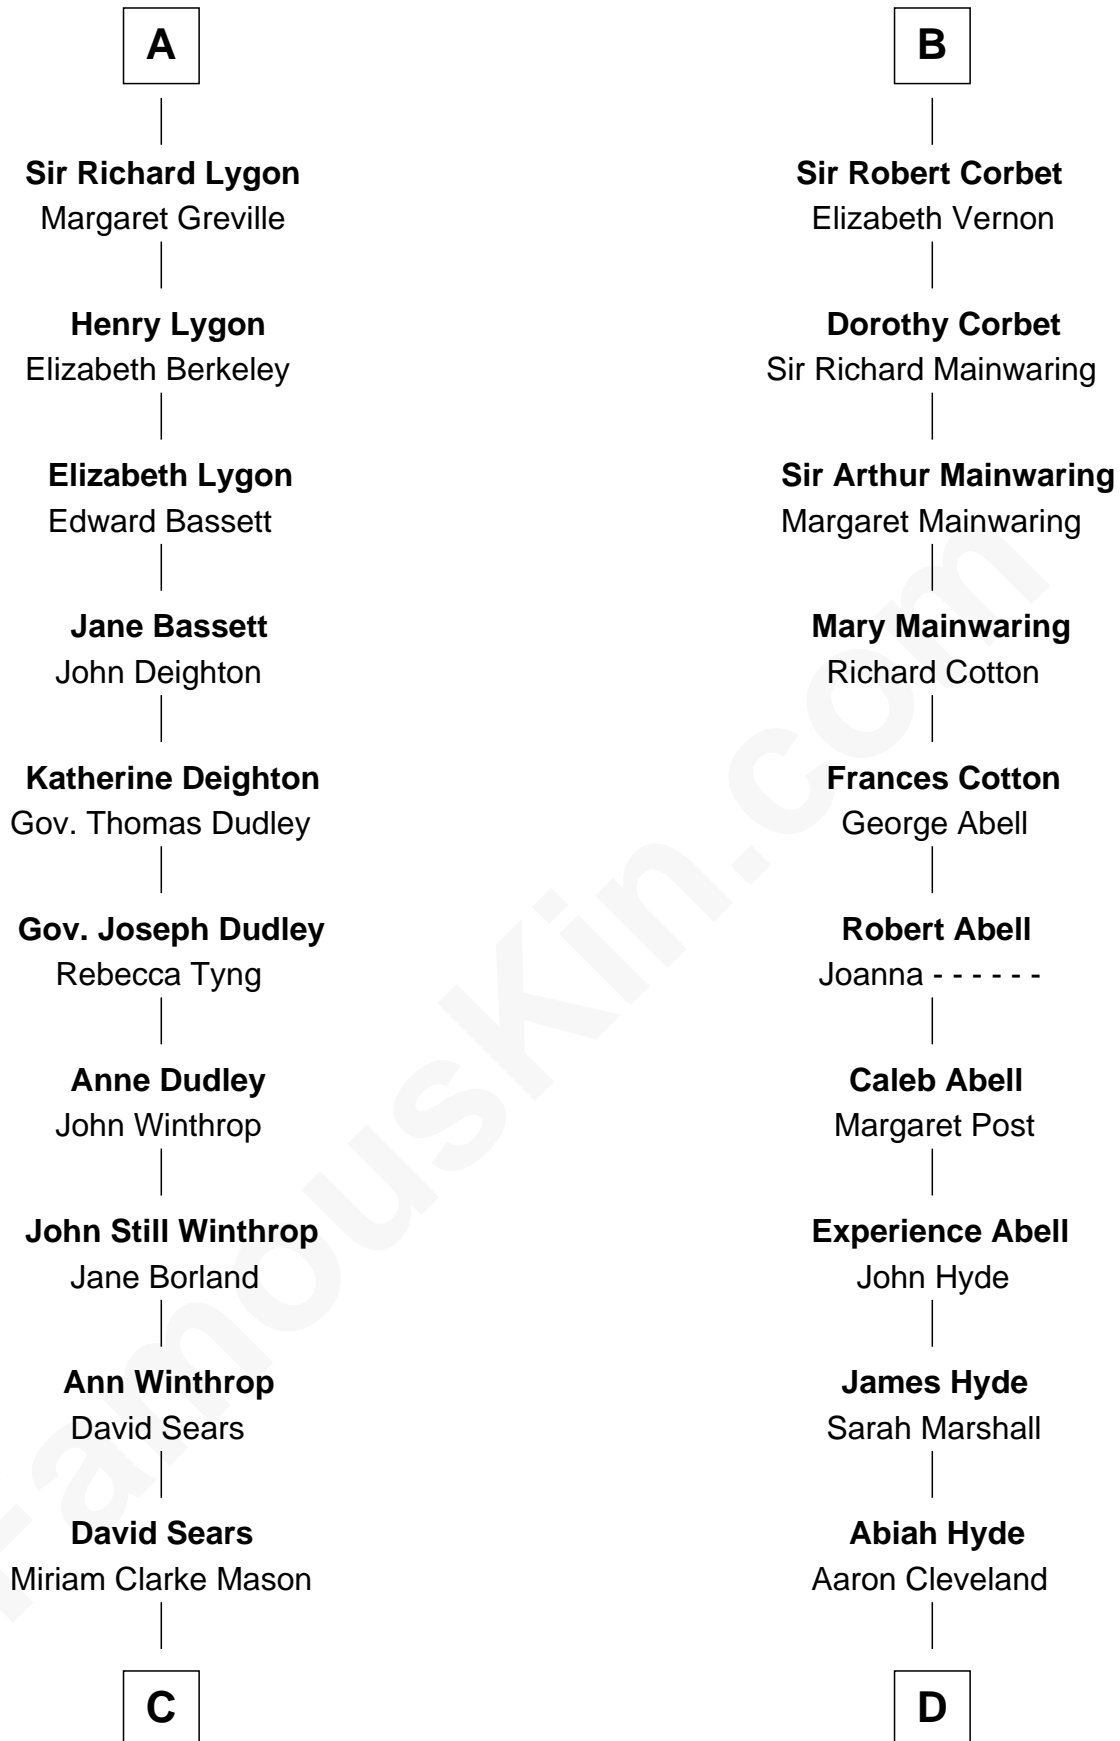

FamousKin.com Relationship Chart of John Adams Morgan

1952 Olympic Sailing Gold Medalist

19th cousin 2 times removed of

Grover Cleveland

22nd and 24th U.S. President

C

Harriet Elizabeth Sears
George Casper Crowninshield

Frances Cadwallader Crowninshield
John Quincy Adams

Charles Francis Adams
Frances Lovering

Catherine Frances Lovering Adams
Henry Sturgis Morgan

John Adams Morgan
Olympic Gold Medalist

D

William Cleveland
Margaret Falley

Rev. Richard Falley Cleveland
Ann Neal

Grover Cleveland
22nd and 24th U.S. President

FamousKin.com