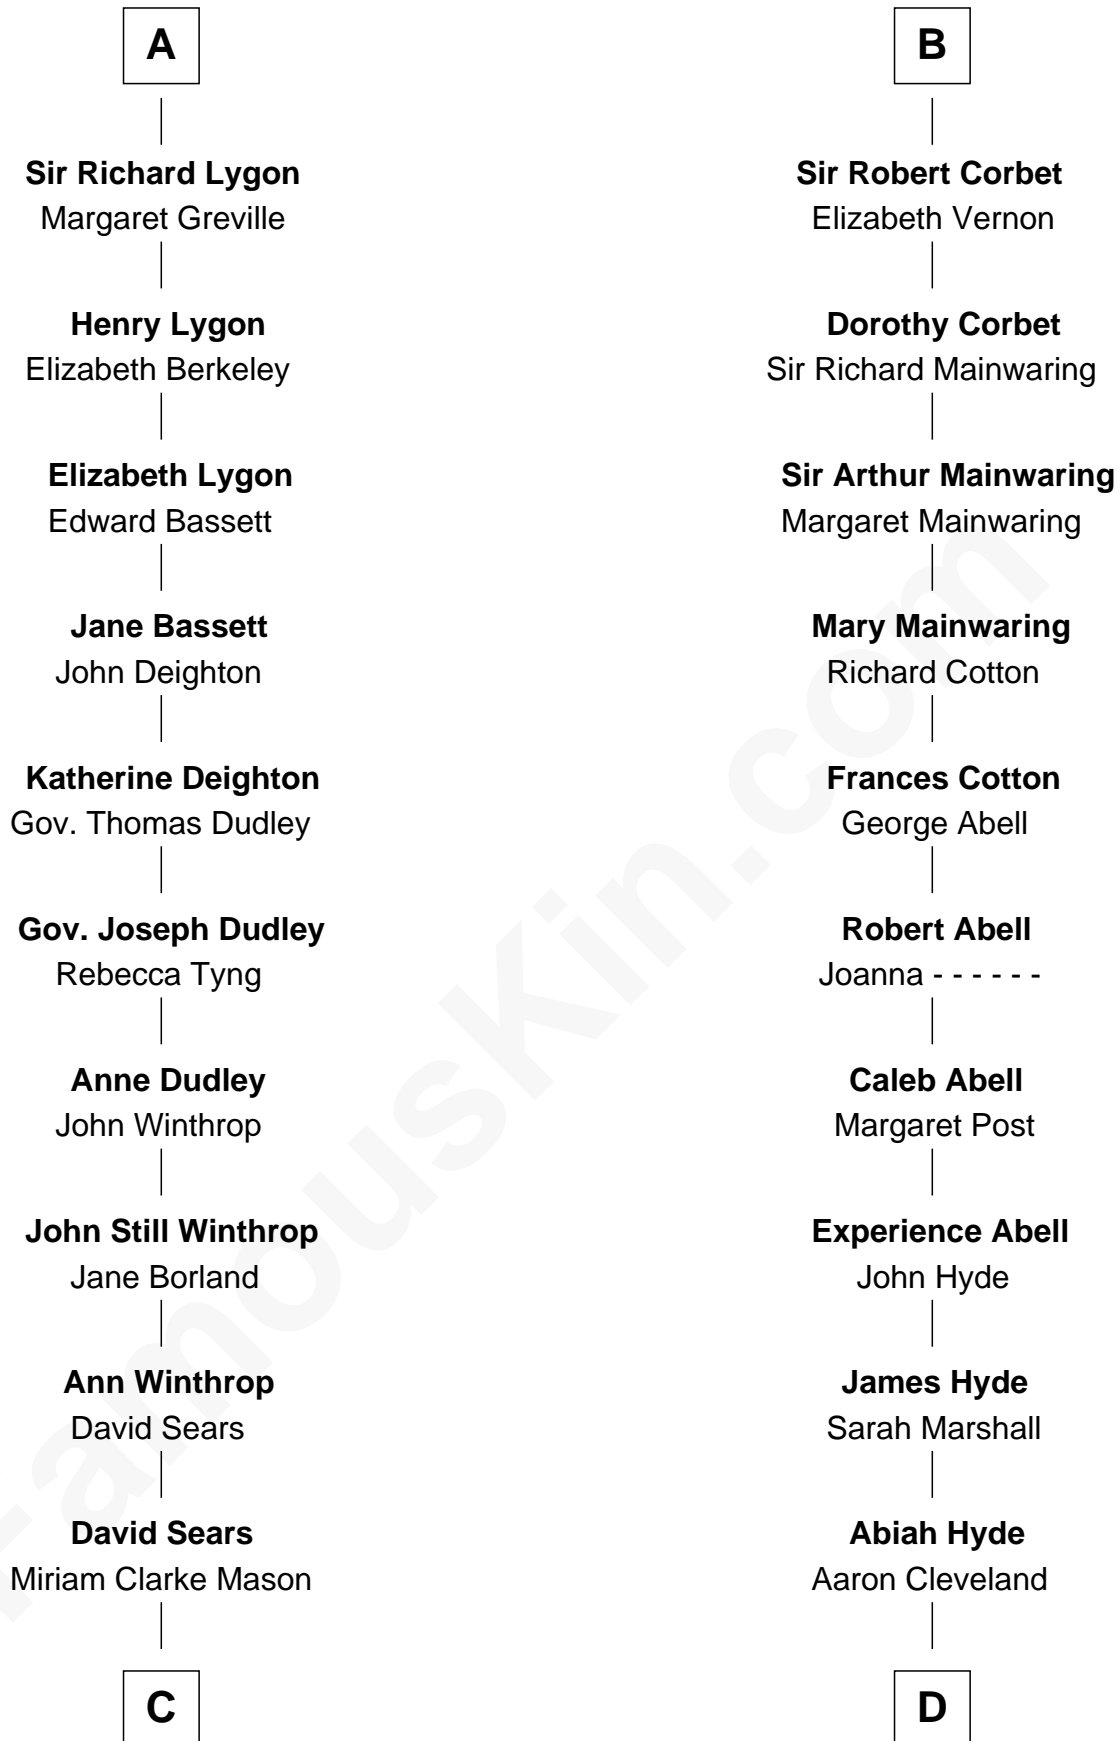

FamousKin.com Relationship Chart of John Adams Morgan

1952 Olympic Sailing Gold Medalist

19th cousin 2 times removed of

Grover Cleveland

22nd and 24th U.S. President

Sir William de Ferrers

C

Harriet Elizabeth Sears
George Casper Crowninshield

Frances Cadwallader Crowninshield
John Quincy Adams

Charles Francis Adams
Frances Lovering

Catherine Frances Lovering Adams
Henry Sturgis Morgan

John Adams Morgan
Olympic Gold Medalist

D

William Cleveland
Margaret Falley

Rev. Richard Falley Cleveland
Ann Neal

Grover Cleveland
22nd and 24th U.S. President

FamousKin.com