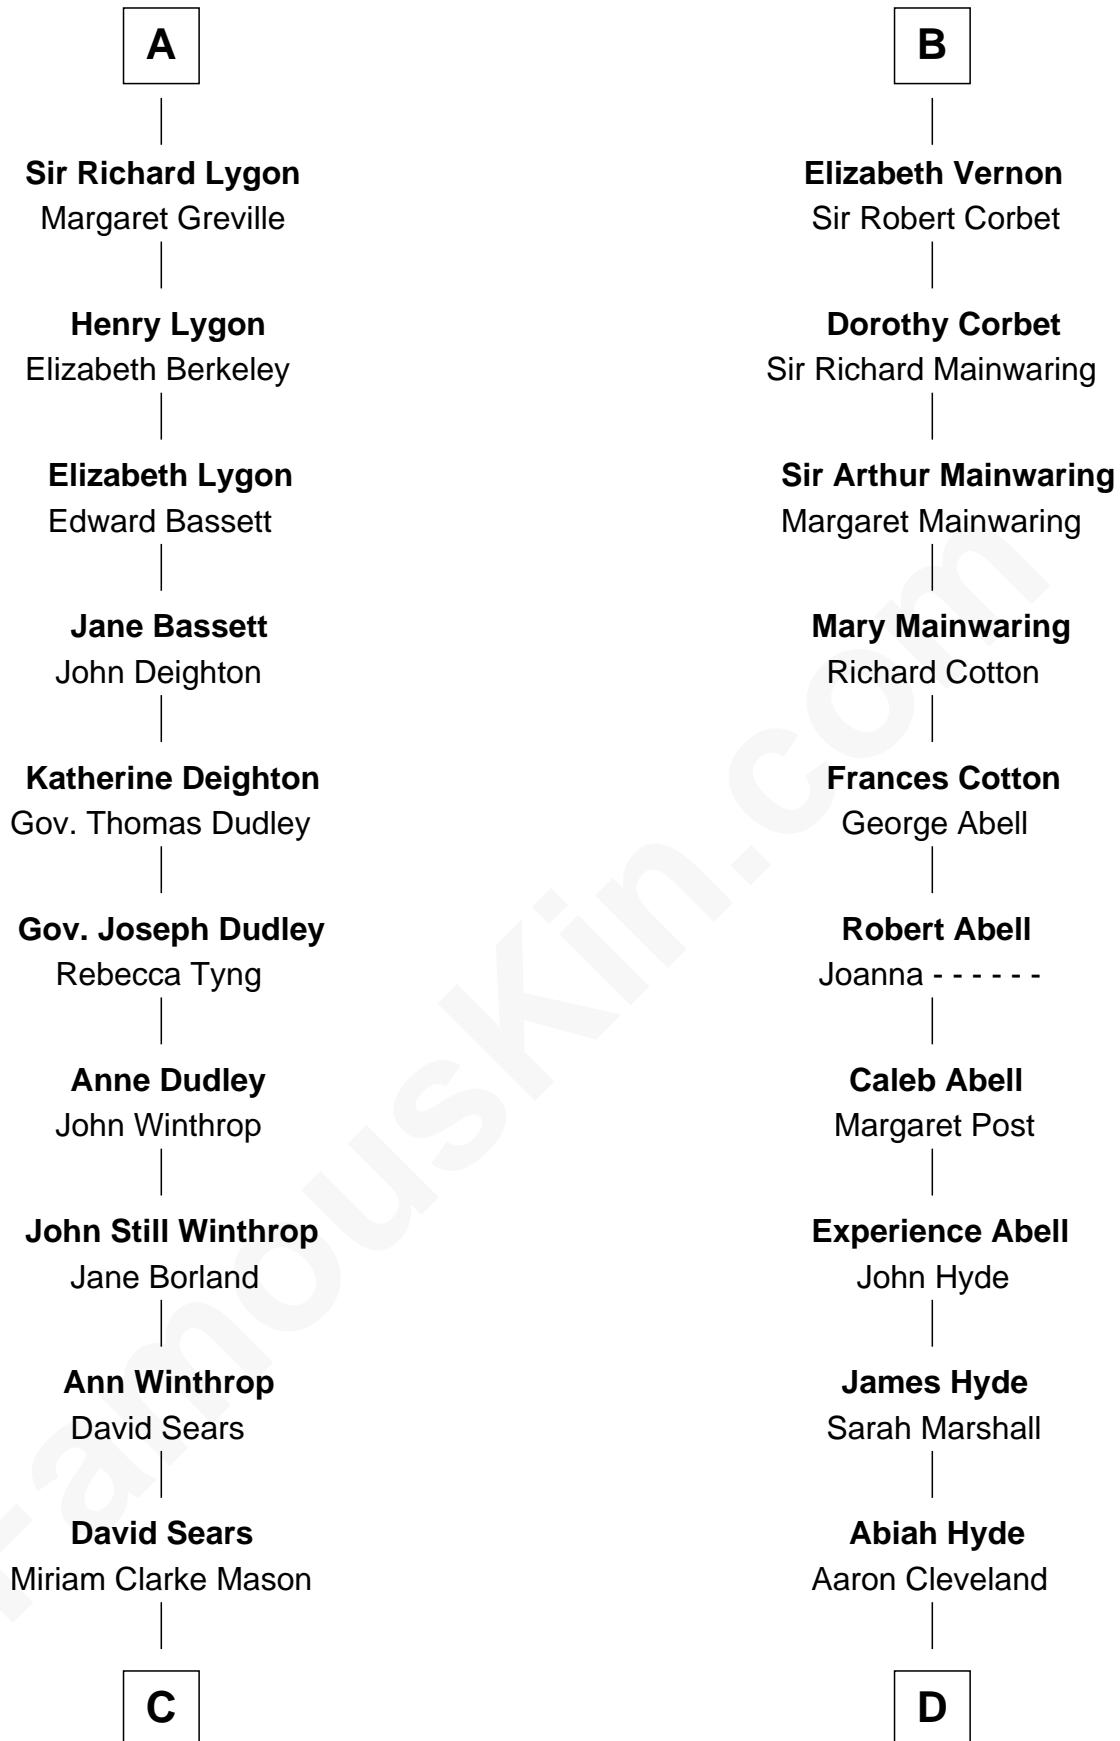

FamousKin.com Relationship Chart of John Adams Morgan

1952 Olympic Sailing Gold Medalist

19th cousin 2 times removed of

Grover Cleveland
22nd and 24th U.S. President

C

Harriet Elizabeth Sears
George Casper Crowninshield

Frances Cadwallader Crowninshield
John Quincy Adams

Charles Francis Adams
Frances Lovering

Catherine Frances Lovering Adams
Henry Sturgis Morgan

John Adams Morgan
Olympic Gold Medalist

D

William Cleveland
Margaret Falley

Rev. Richard Falley Cleveland
Ann Neal

Grover Cleveland
22nd and 24th U.S. President

FamousKin.com