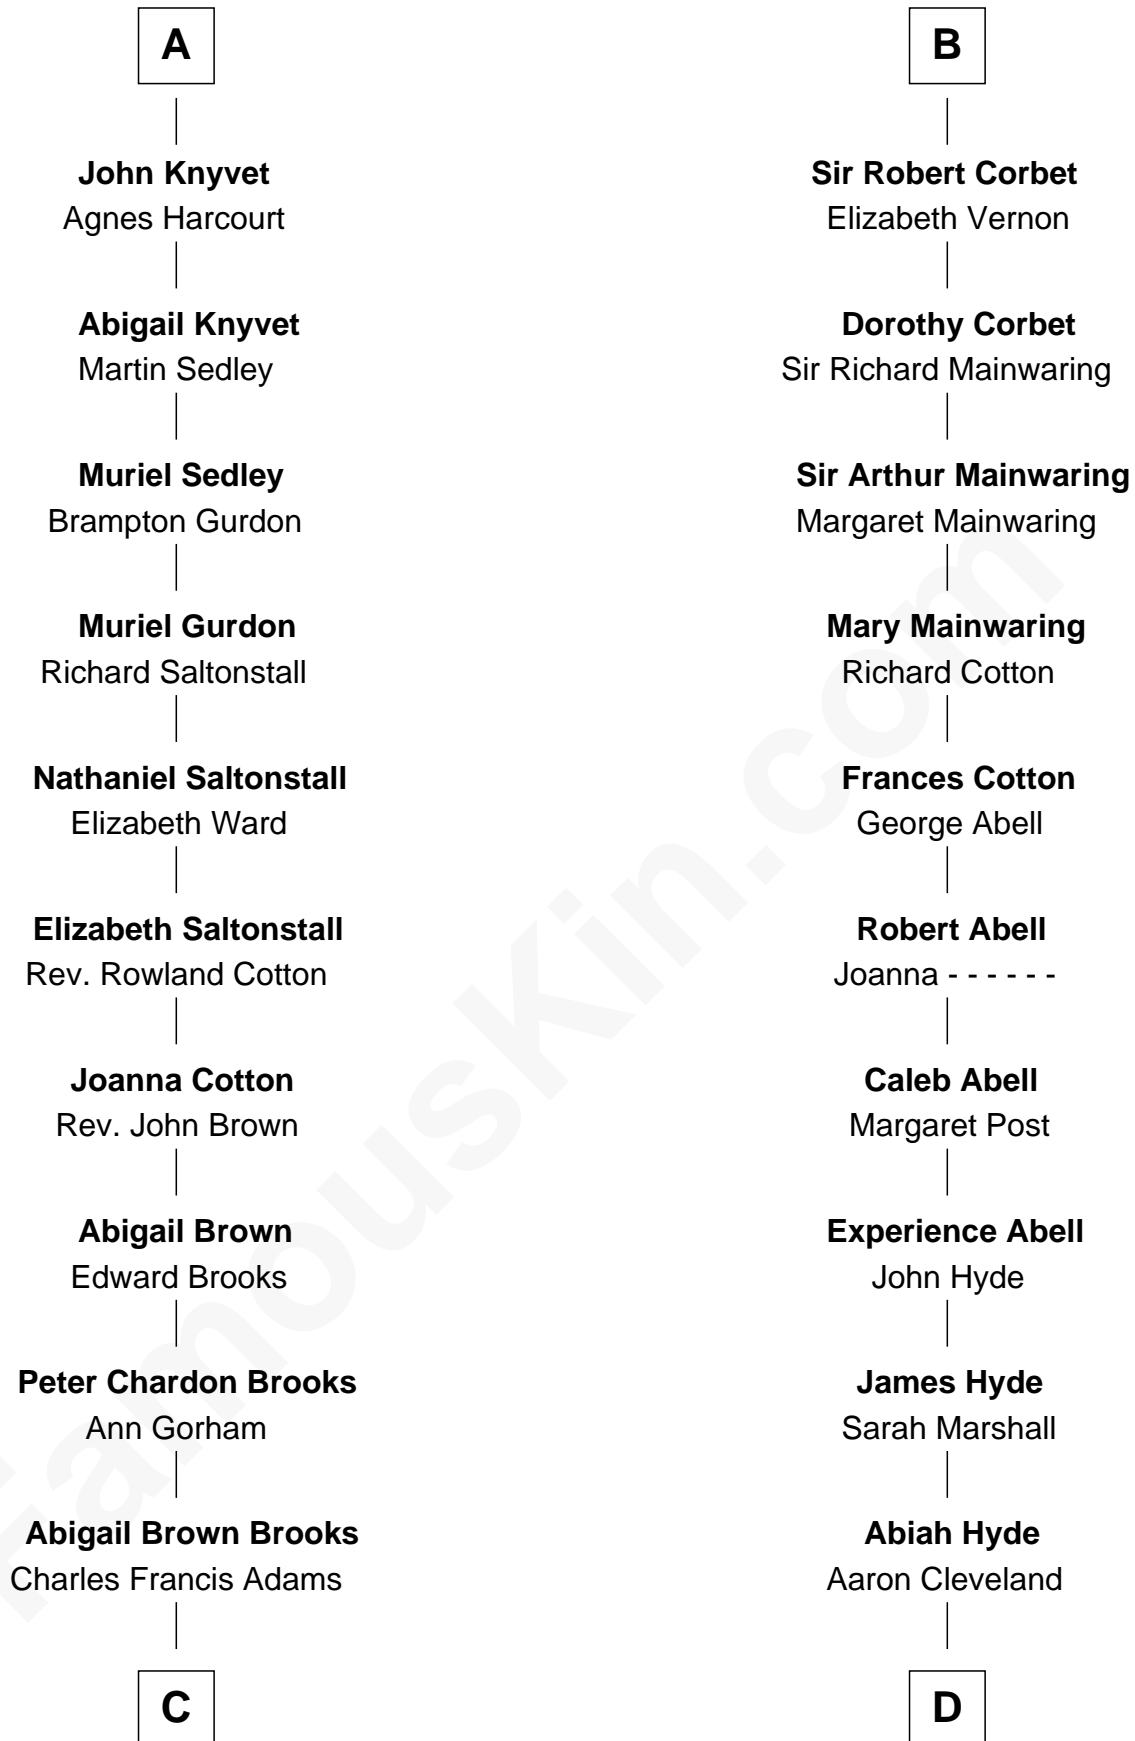

FamousKin.com Relationship Chart of

John Adams Morgan
1952 Olympic Sailing Gold Medalist

19th cousin 1 time removed of

Grover Cleveland
22nd and 24th U.S. President

C

John Quincy Adams
Frances Cadwallader Crowninshield

Grover Cleveland
22nd and 24th U.S. President

FamousKin.com