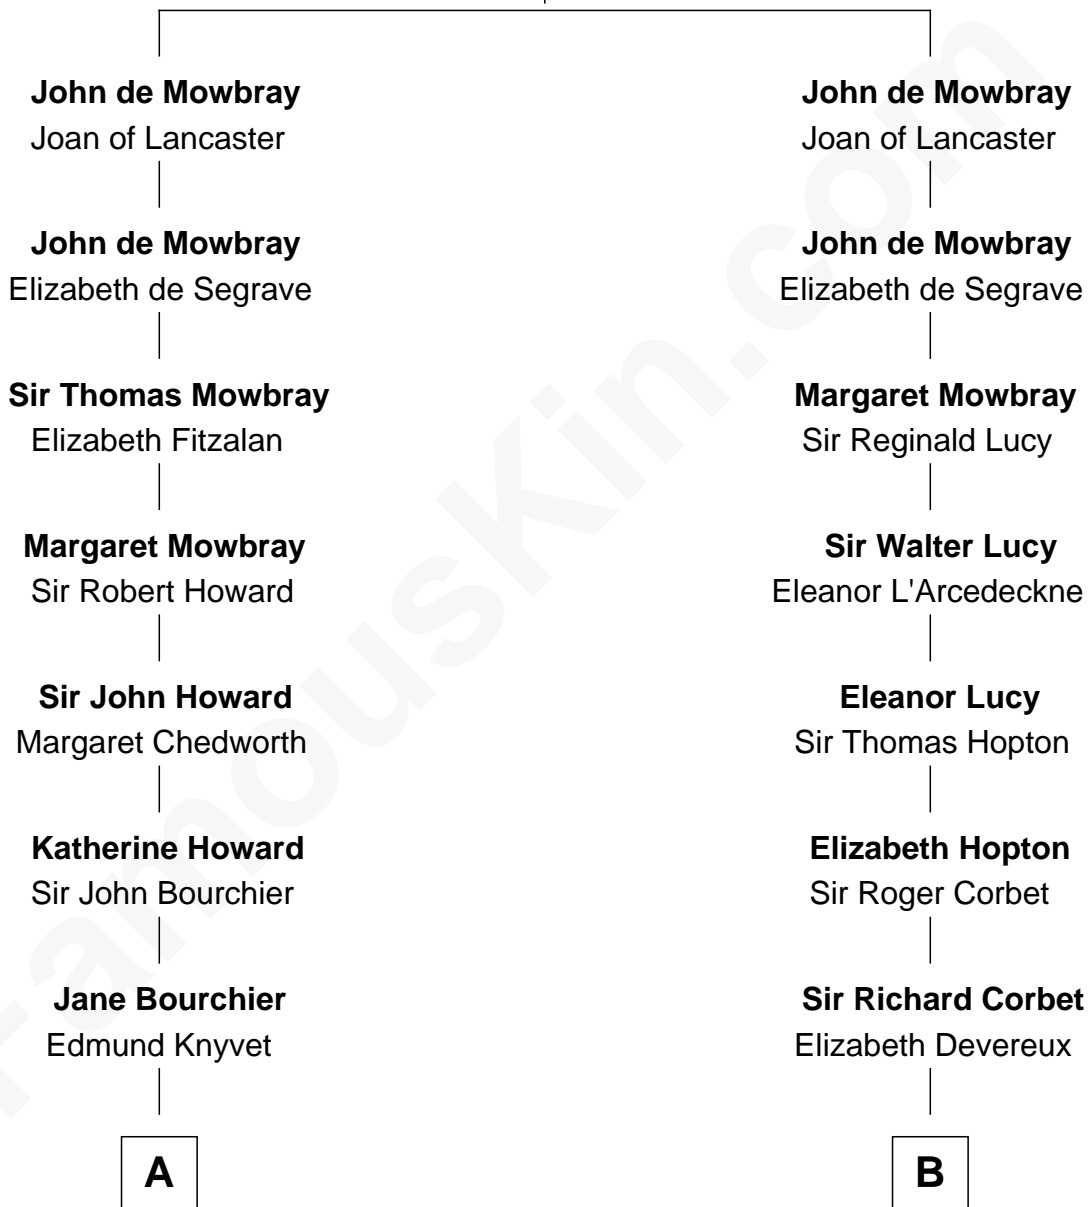

# FamousKin.com Relationship Chart of

**John Adams Morgan**  
1952 Olympic Sailing Gold Medalist

19th cousin 1 time removed of

**Grover Cleveland**  
22nd and 24th U.S. President

**Sir John de Mowbray**  
Aline de Braiose

**C**

**John Quincy Adams**  
Frances Cadwallader Crowninshield

**Charles Francis Adams**  
Frances Lovering

**Catherine Frances Lovering Adams**  
Henry Sturgis Morgan

**John Adams Morgan**  
*Olympic Gold Medalist*