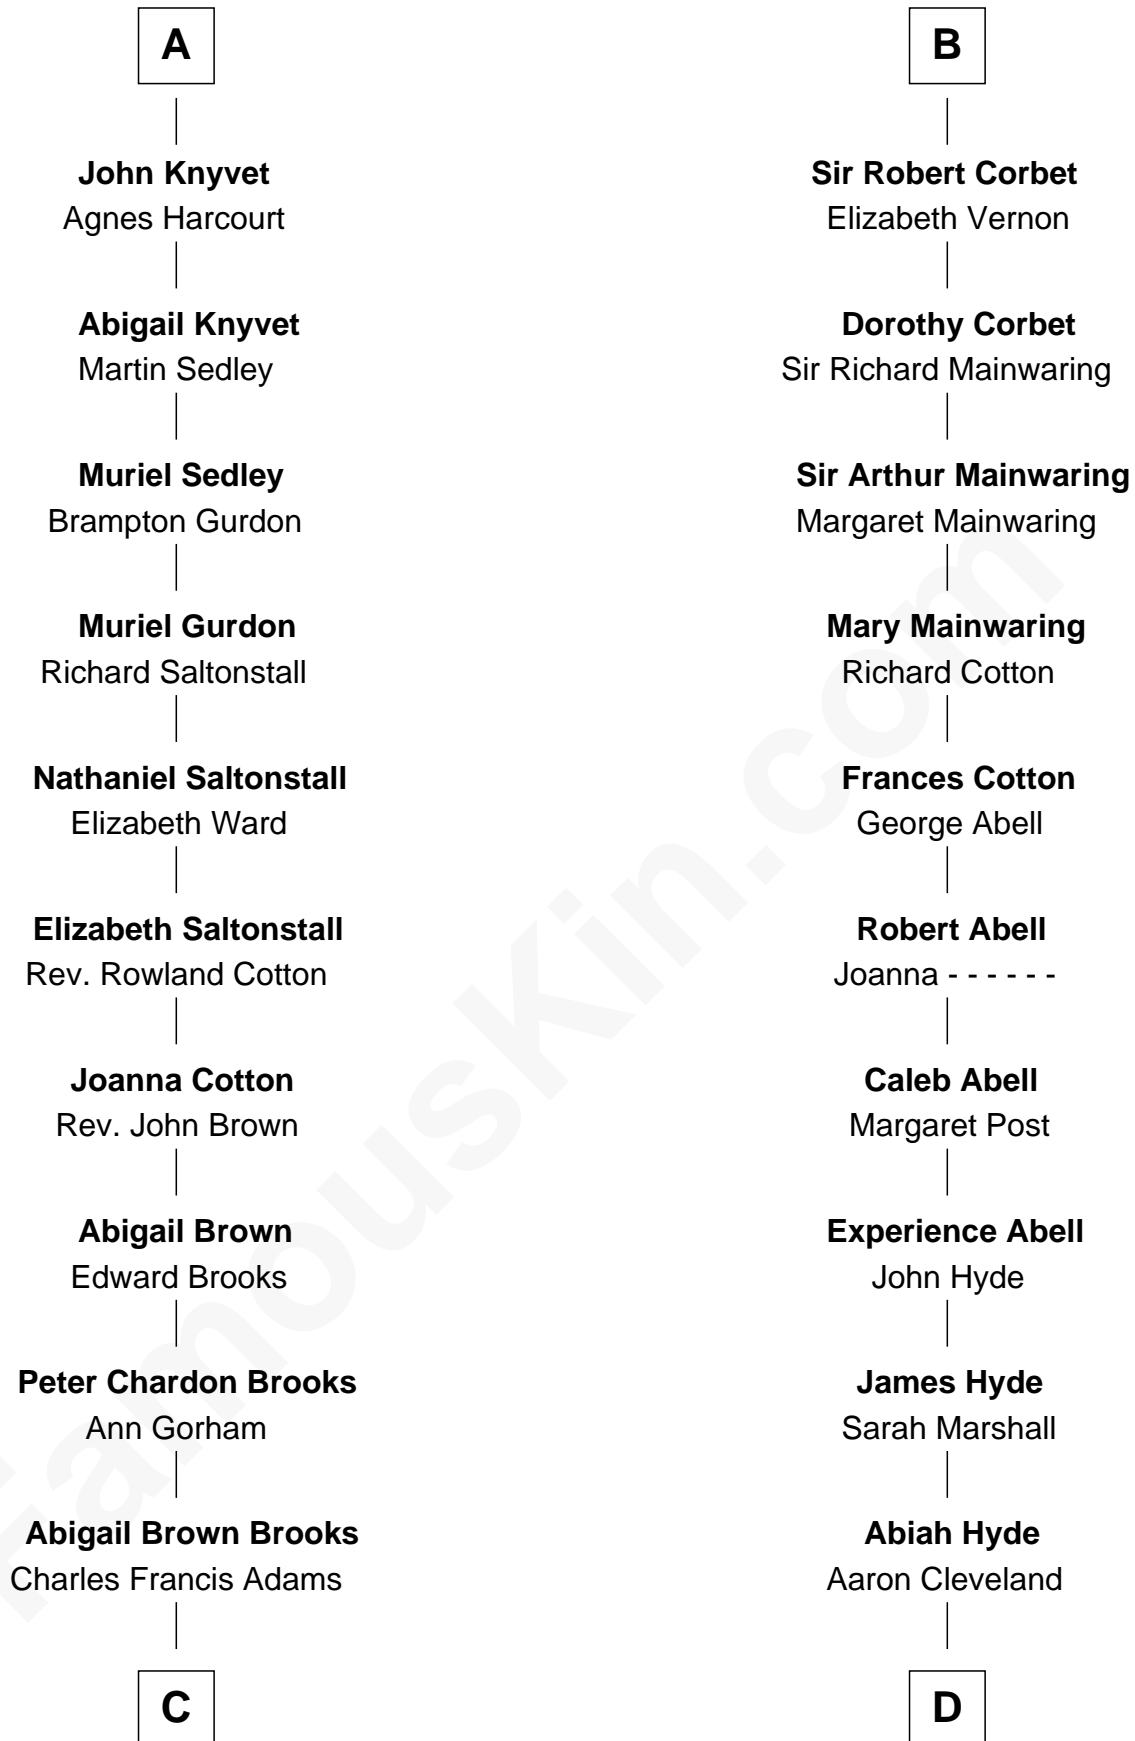

# FamousKin.com Relationship Chart of

**John Adams Morgan**  
1952 Olympic Sailing Gold Medalist

19th cousin 1 time removed of

**Grover Cleveland**  
22nd and 24th U.S. President

**Sir John de Mowbray**  
Aline de Braiose

**C**

**John Quincy Adams**  
Frances Cadwallader Crowninshield

**Charles Francis Adams**  
Frances Lovering

**Catherine Frances Lovering Adams**  
Henry Sturgis Morgan

**John Adams Morgan**  
*Olympic Gold Medalist*