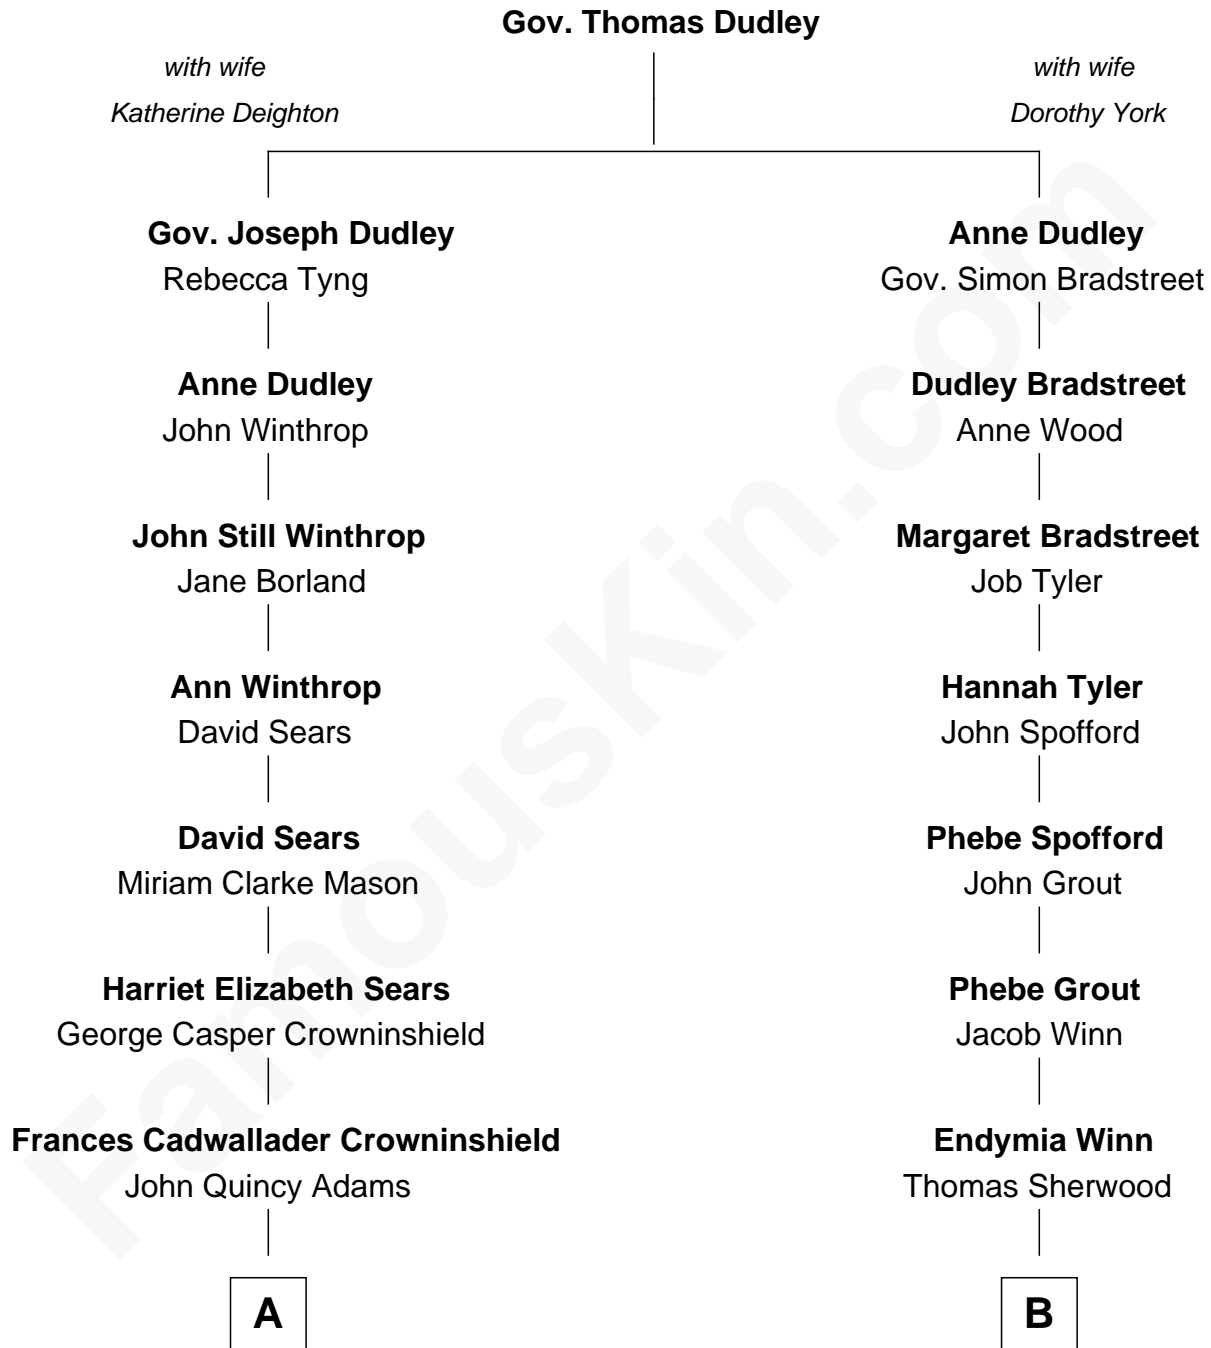

FamousKin.com

Relationship Chart of

John Adams Morgan

1952 Olympic Sailing Gold Medalist

9th cousin 1 time removed of

Herbert Hoover
31st U.S. President

A

Charles Francis Adams

Frances Lovering

Catherine Frances Lovering Adams

Henry Sturgis Morgan

John Adams Morgan

Olympic Gold Medalist

B

Lucinda Sherwood

John Minthorn

Theodore Minthorn

Mary Wasley

Hulda Randall Minthorn

Jessie Clark Hoover

Herbert Hoover

31st U.S. President

FamousKin.com