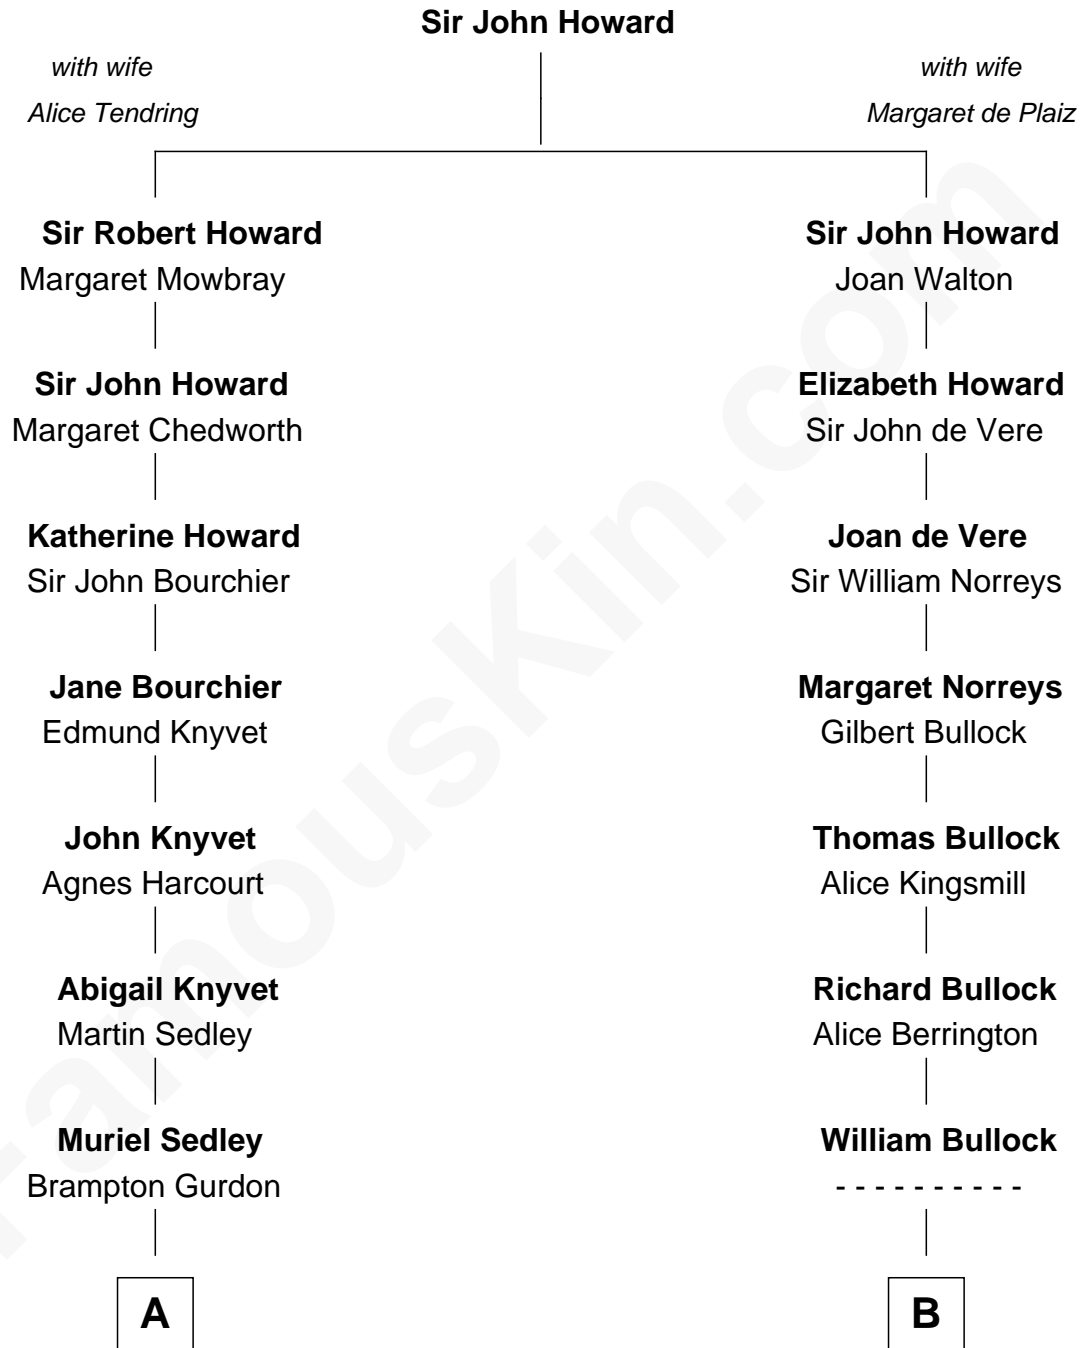

# FamousKin.com Relationship Chart of

**John Adams Morgan**  
1952 Olympic Sailing Gold Medalist

17th cousin of

**Lou (Henry) Hoover**  
First Lady of President Herbert Hoover

**A**

**Muriel Gurdon**  
Richard Saltonstall

**Nathaniel Saltonstall**  
Elizabeth Ward

**Elizabeth Saltonstall**  
Rev. Rowland Cotton

**Joanna Cotton**  
Rev. John Brown

**Abigail Brown**  
Edward Brooks

**Peter Chardon Brooks**  
Ann Gorham

**Abigail Brown Brooks**  
Charles Francis Adams