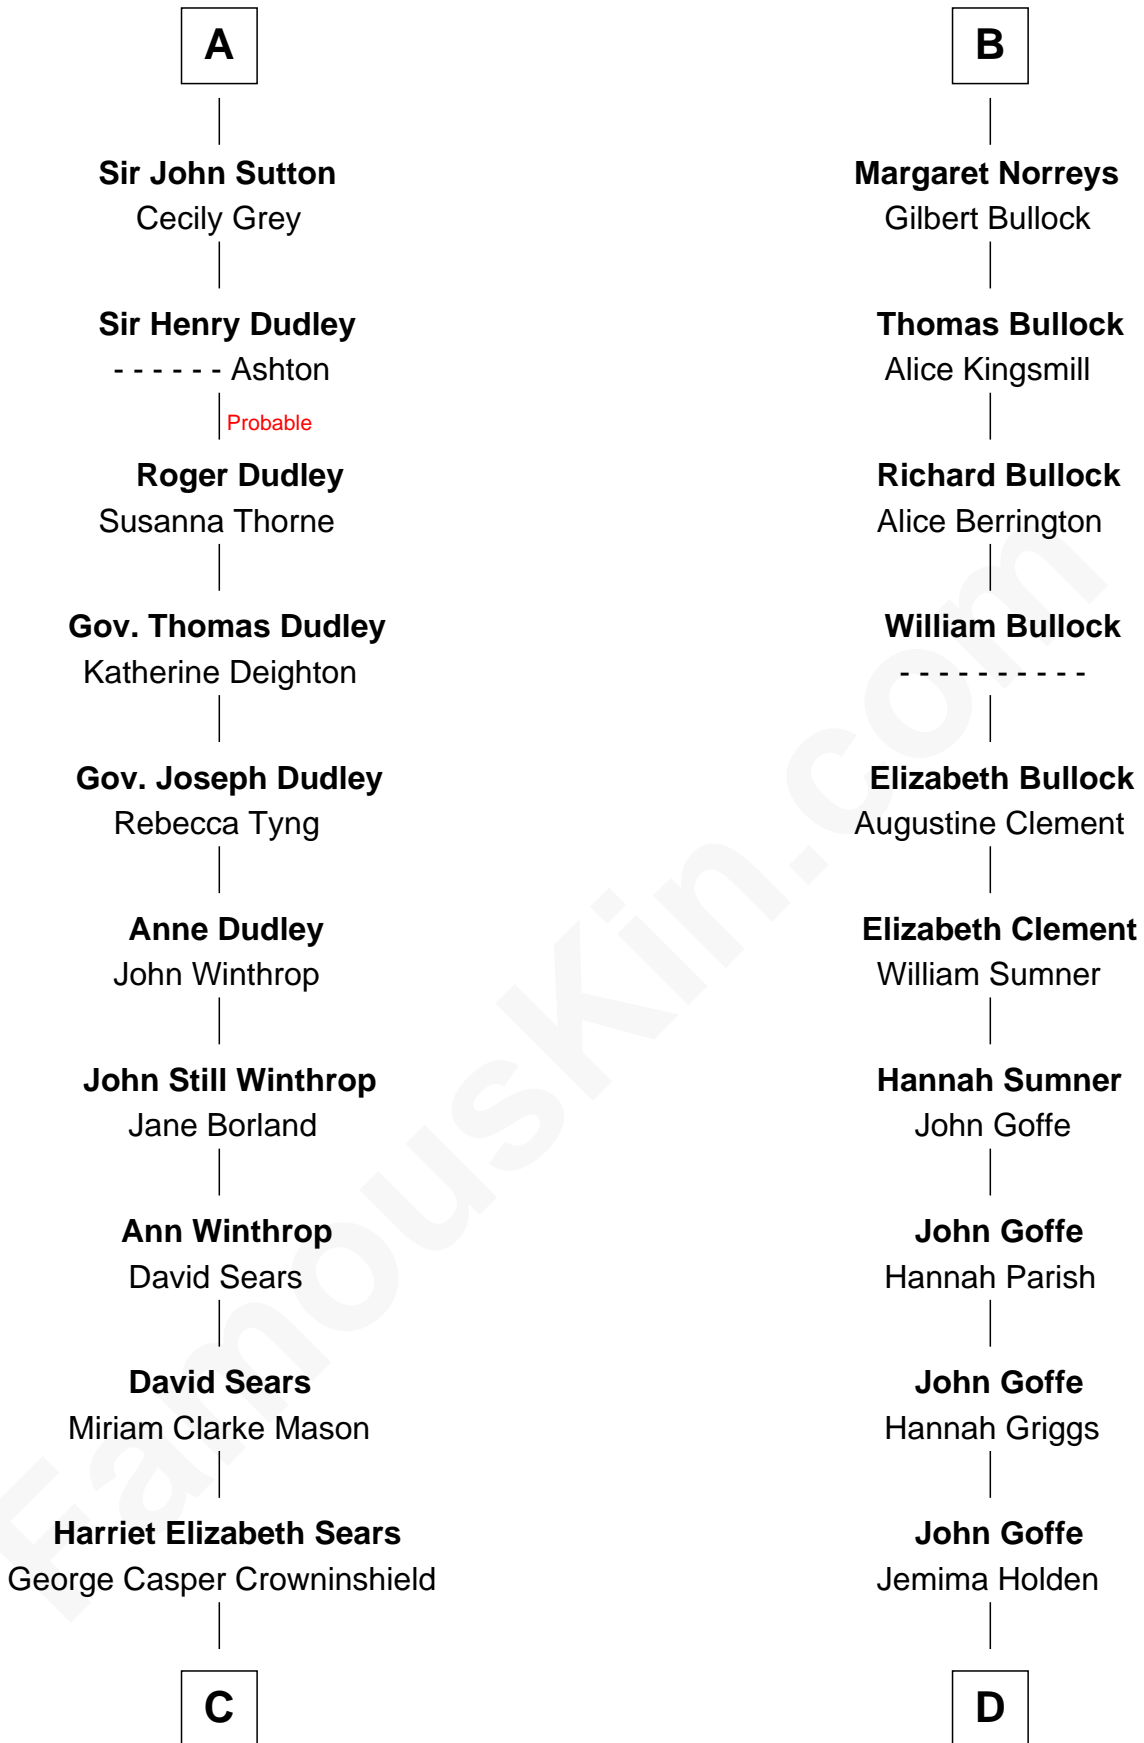

FamousKin.com Relationship Chart of John Adams Morgan

1952 Olympic Sailing Gold Medalist

20th cousin 1 time removed of

Lou (Henry) Hoover

First Lady of President Herbert Hoover

C

Frances Cadwallader Crowninshield

John Quincy Adams

Charles Francis Adams

Frances Lovering

Catherine Frances Lovering Adams

Henry Sturgis Morgan

John Adams Morgan

Olympic Gold Medalist

D

Lou (Henry) Hoover

First Lady of Herbert Hoover