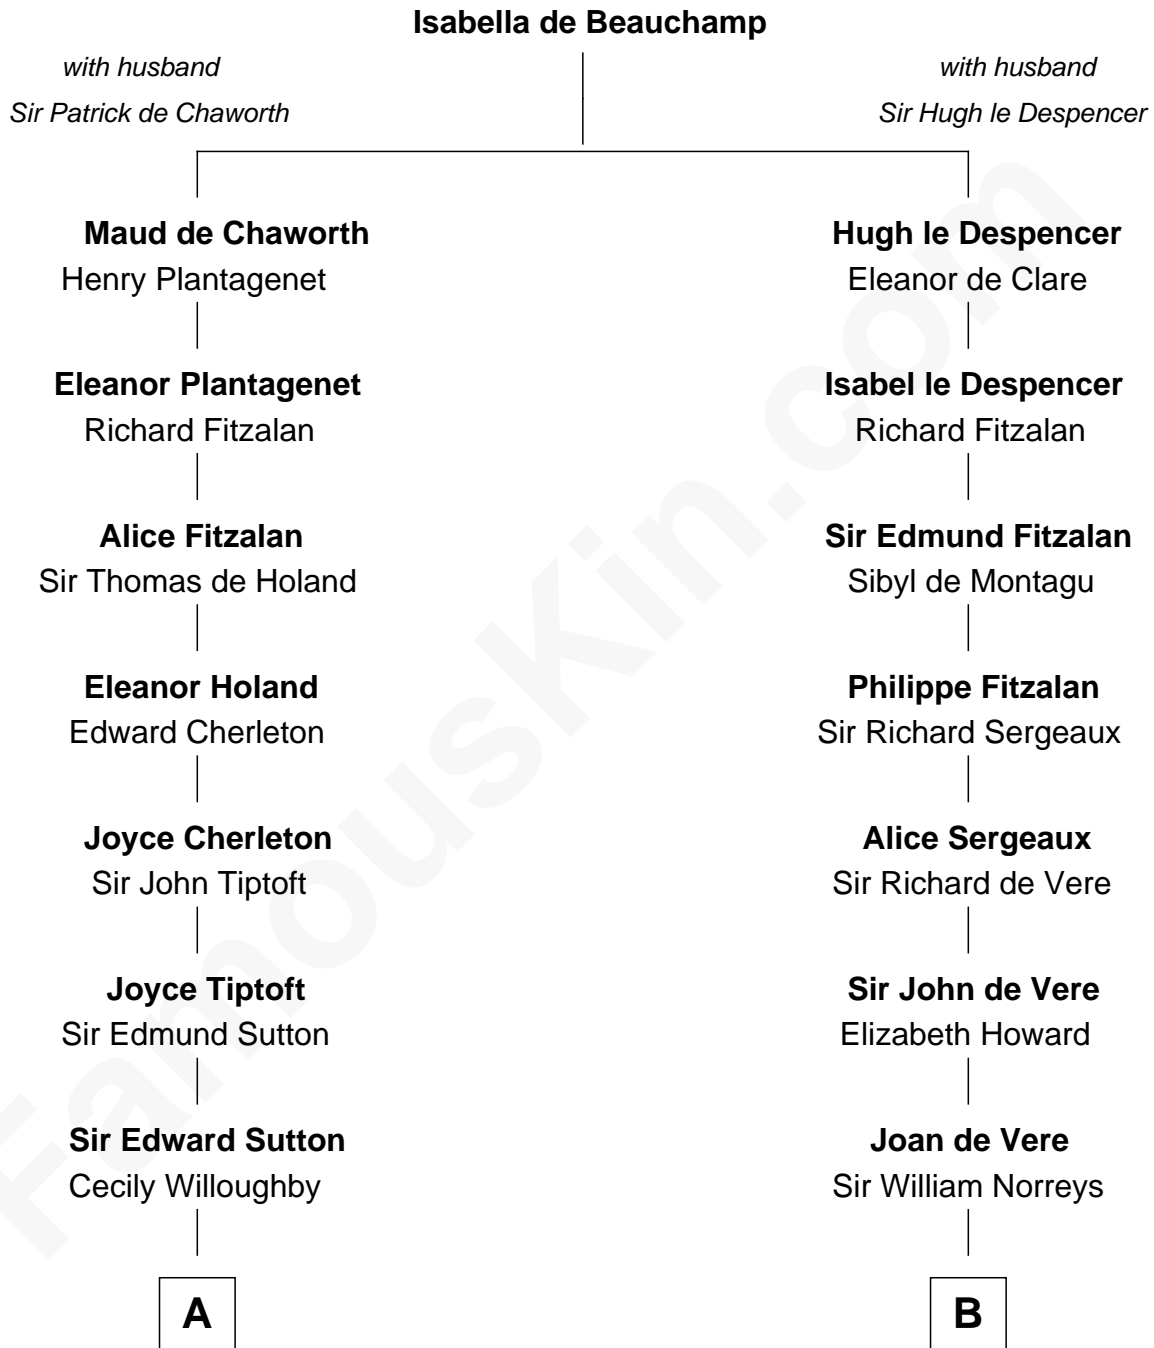

FamousKin.com Relationship Chart of John Adams Morgan

1952 Olympic Sailing Gold Medalist

20th cousin 1 time removed of

Lou (Henry) Hoover

First Lady of President Herbert Hoover

C

Frances Cadwallader Crowninshield