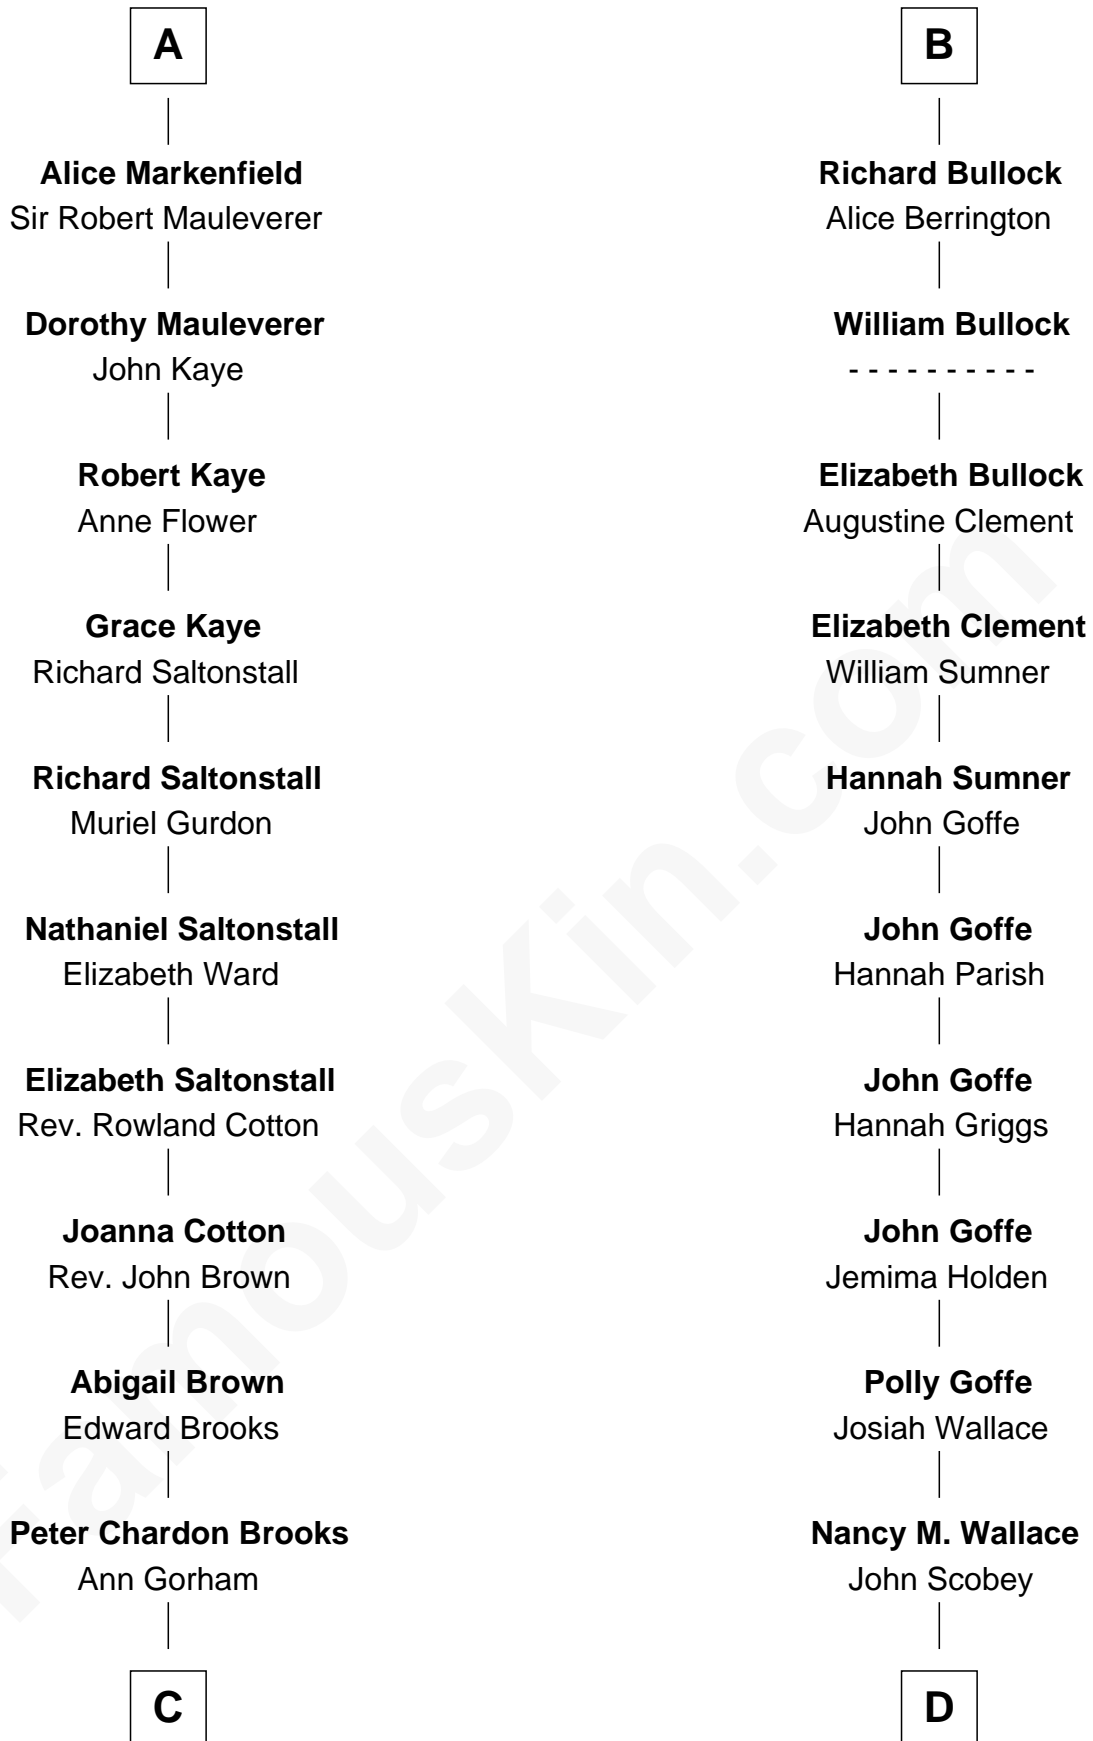

FamousKin.com Relationship Chart of John Adams Morgan

1952 Olympic Sailing Gold Medalist

19th cousin 2 times removed of

Lou (Henry) Hoover

First Lady of President Herbert Hoover

C

Abigail Brown Brooks

Charles Francis Adams

John Quincy Adams

Frances Cadwallader Crowninshield

Charles Francis Adams

Frances Lovering

Catherine Frances Lovering Adams

Henry Sturgis Morgan

John Adams Morgan

Olympic Gold Medalist

D

Philomelia Sophia Scobey

Phineas Weed

Florence Ida Weed

Charles Delano Henry

Lou (Henry) Hoover

First Lady of Herbert Hoover

FamousKin.com