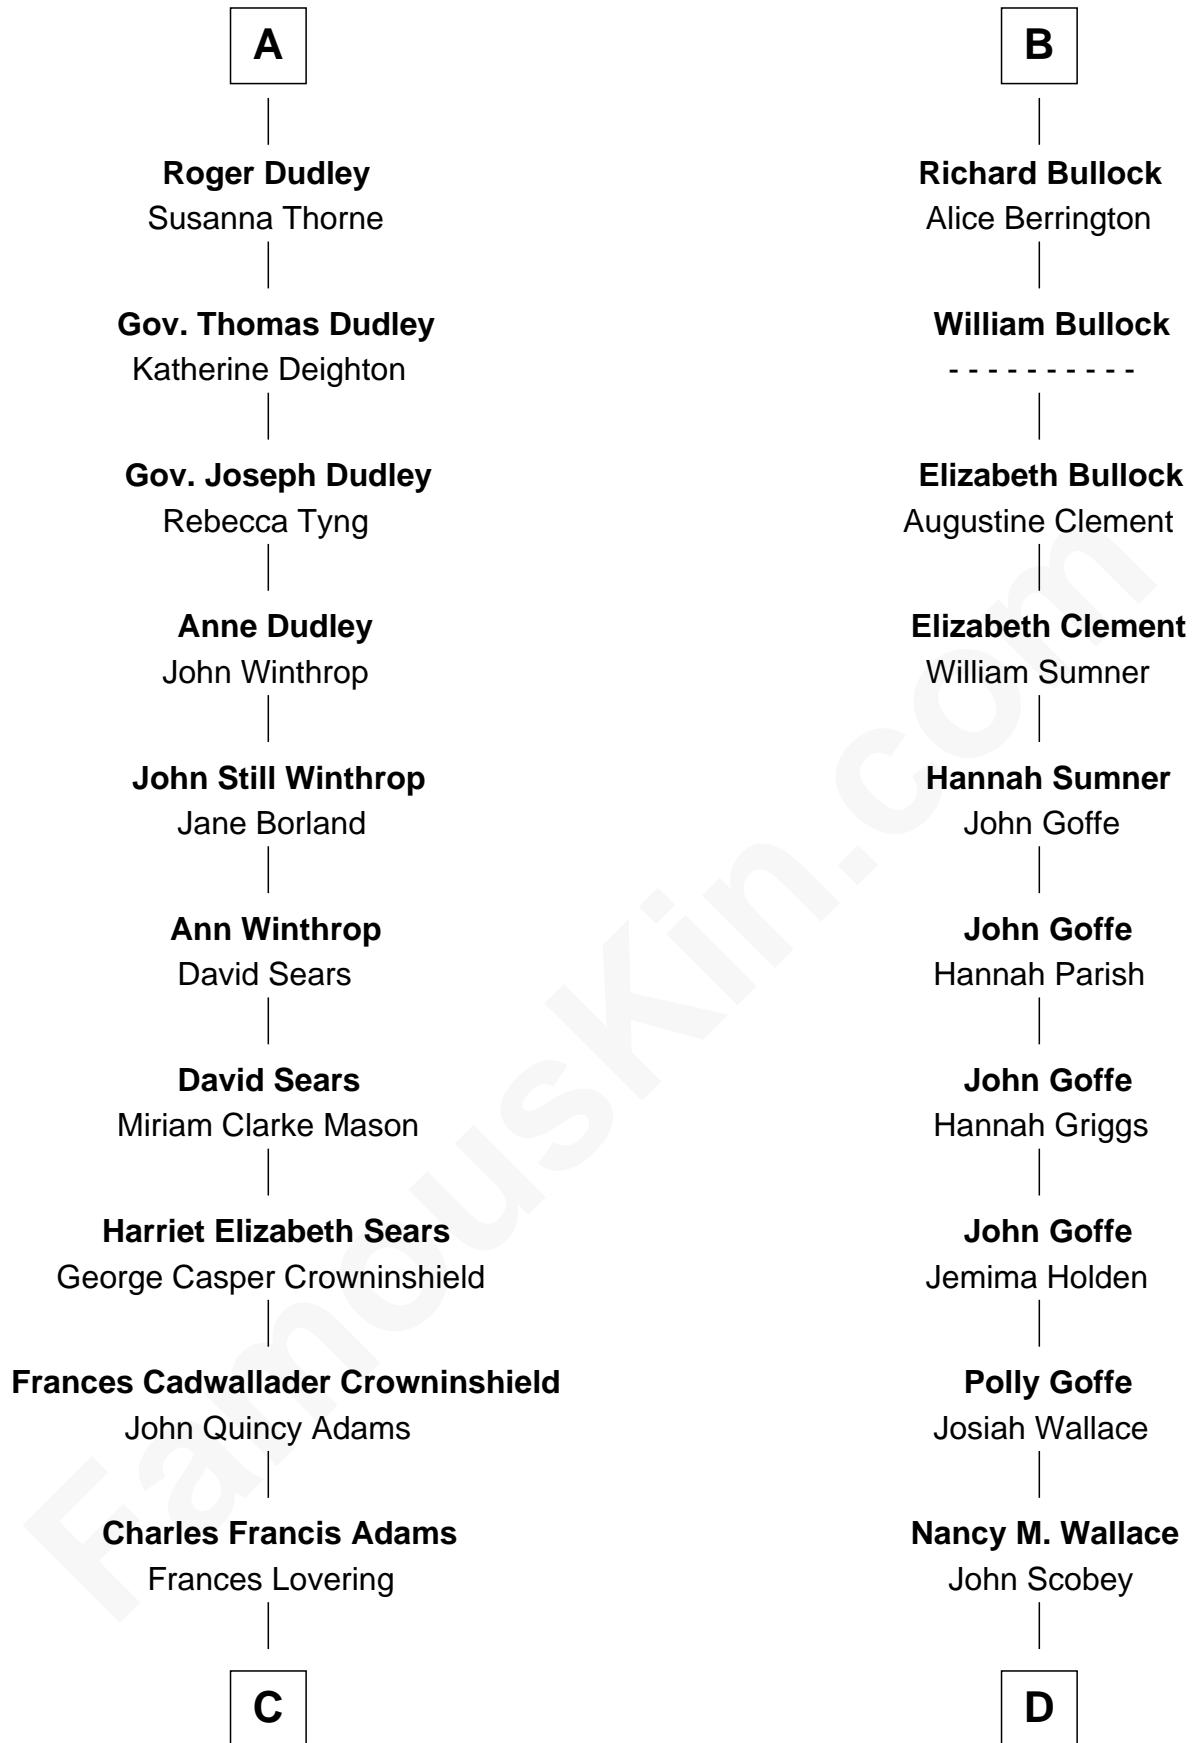

# FamousKin.com Relationship Chart of John Adams Morgan

1952 Olympic Sailing Gold Medalist

18th cousin 1 time removed of

**Lou (Henry) Hoover**

First Lady of President Herbert Hoover

**C**

**Catherine Frances Lovering Adams**

Henry Sturgis Morgan

**John Adams Morgan**

*Olympic Gold Medalist*

**D**

**Philomelia Sophia Scobey**

Phineas Weed

**Florence Ida Weed**

Charles Delano Henry

**Lou (Henry) Hoover**

*First Lady of Herbert Hoover*

FamousKin.com