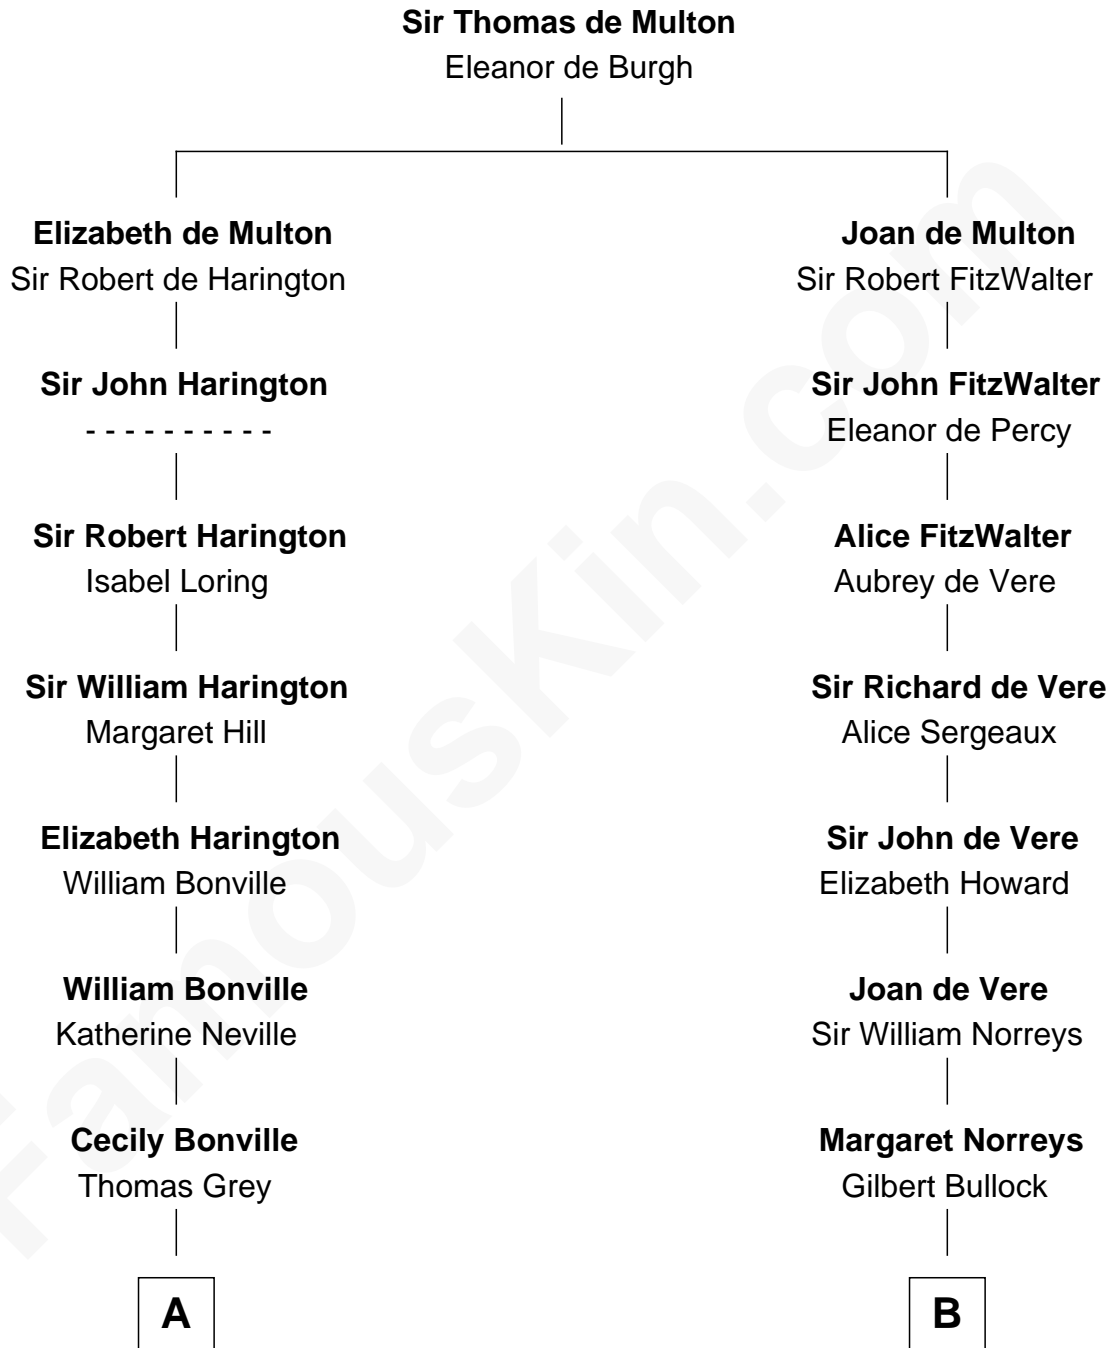

# FamousKin.com Relationship Chart of

**John Adams Morgan**  
1952 Olympic Sailing Gold Medalist

20th cousin of

**Lou (Henry) Hoover**  
First Lady of President Herbert Hoover

**C**

**Frances Cadwallader Crowninshield**

John Quincy Adams

**Charles Francis Adams**

Frances Lovering

**Catherine Frances Lovering Adams**

Henry Sturgis Morgan

**John Adams Morgan**

*Olympic Gold Medalist*

**D**

**Nancy M. Wallace**

John Scobey

**Philomelia Sophia Scobey**

Phineas Weed

**Florence Ida Weed**

Charles Delano Henry

**Lou (Henry) Hoover**

*First Lady of Herbert Hoover*