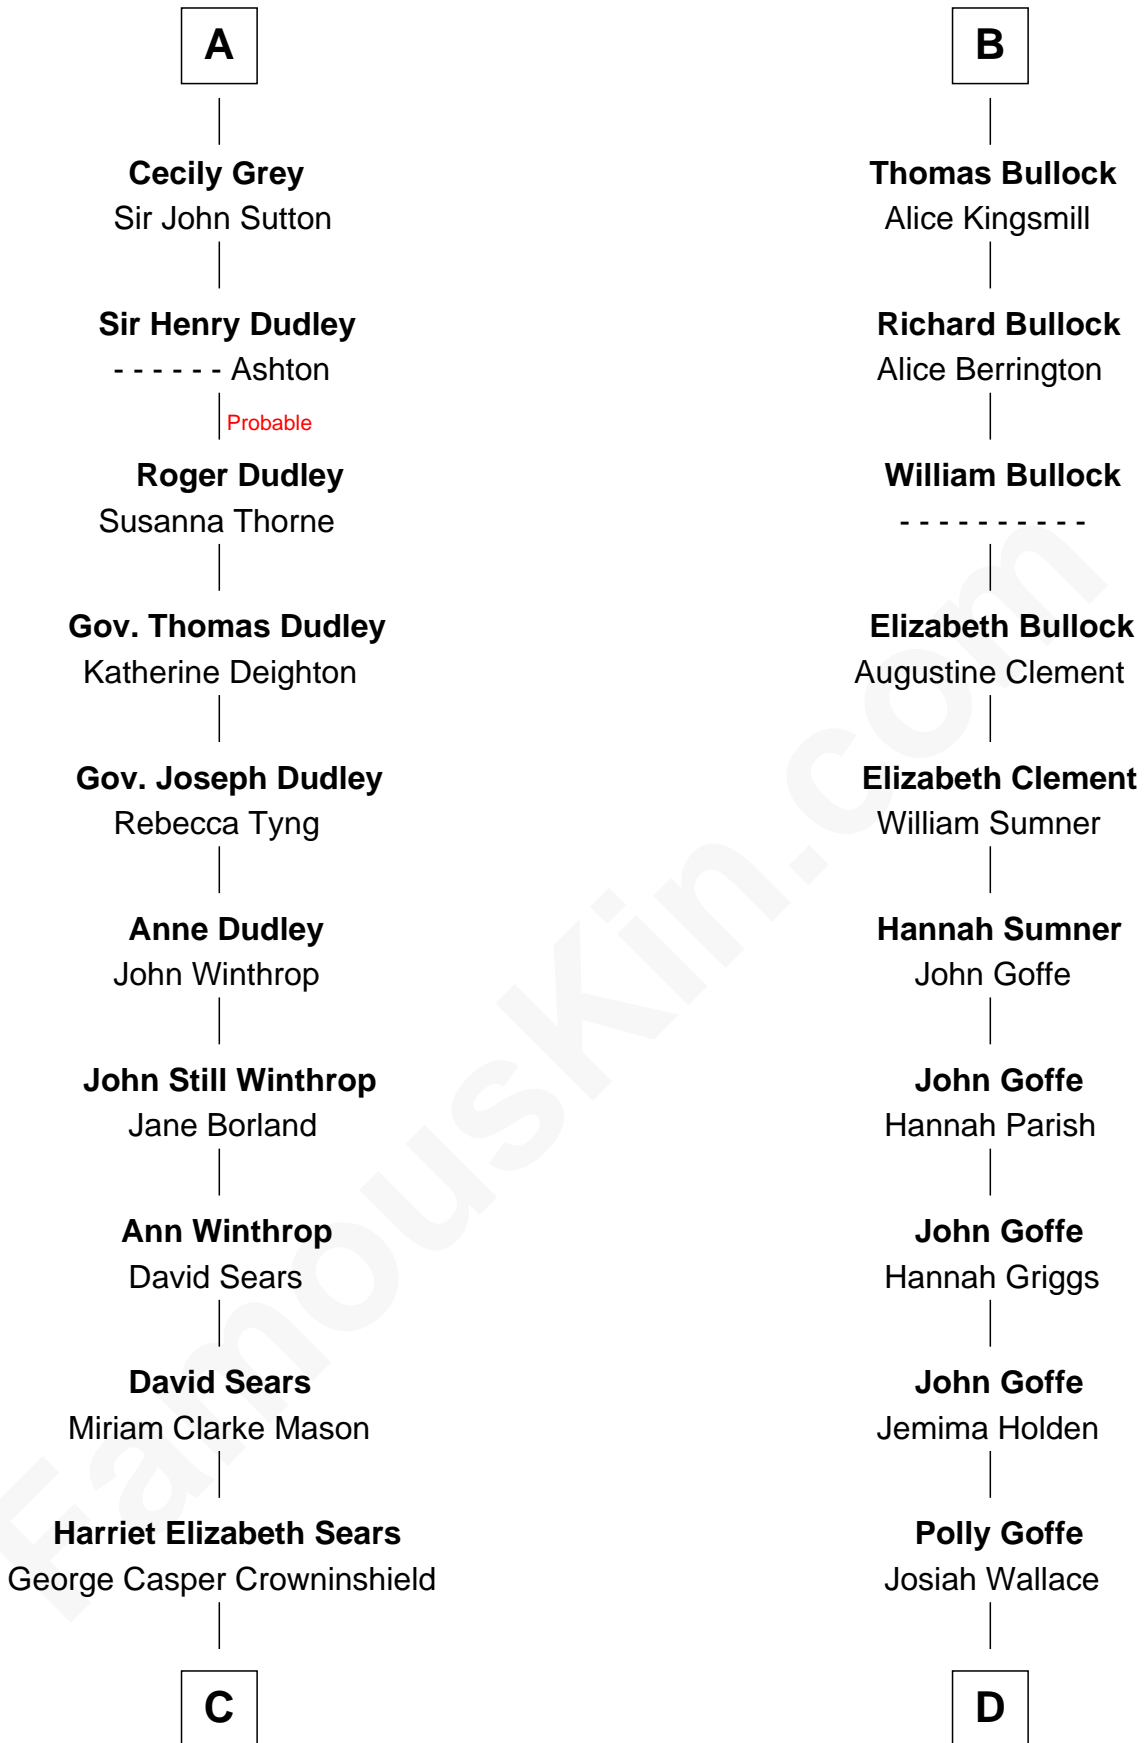

# FamousKin.com Relationship Chart of

**John Adams Morgan**  
1952 Olympic Sailing Gold Medalist

20th cousin of

**Lou (Henry) Hoover**  
First Lady of President Herbert Hoover

**C**

**Frances Cadwallader Crowninshield**

John Quincy Adams

**Charles Francis Adams**

Frances Lovering

**Catherine Frances Lovering Adams**

Henry Sturgis Morgan

**John Adams Morgan**

*Olympic Gold Medalist*

**D**

**Nancy M. Wallace**

John Scobey

**Philomelia Sophia Scobey**

Phineas Weed

**Florence Ida Weed**

Charles Delano Henry

**Lou (Henry) Hoover**

*First Lady of Herbert Hoover*