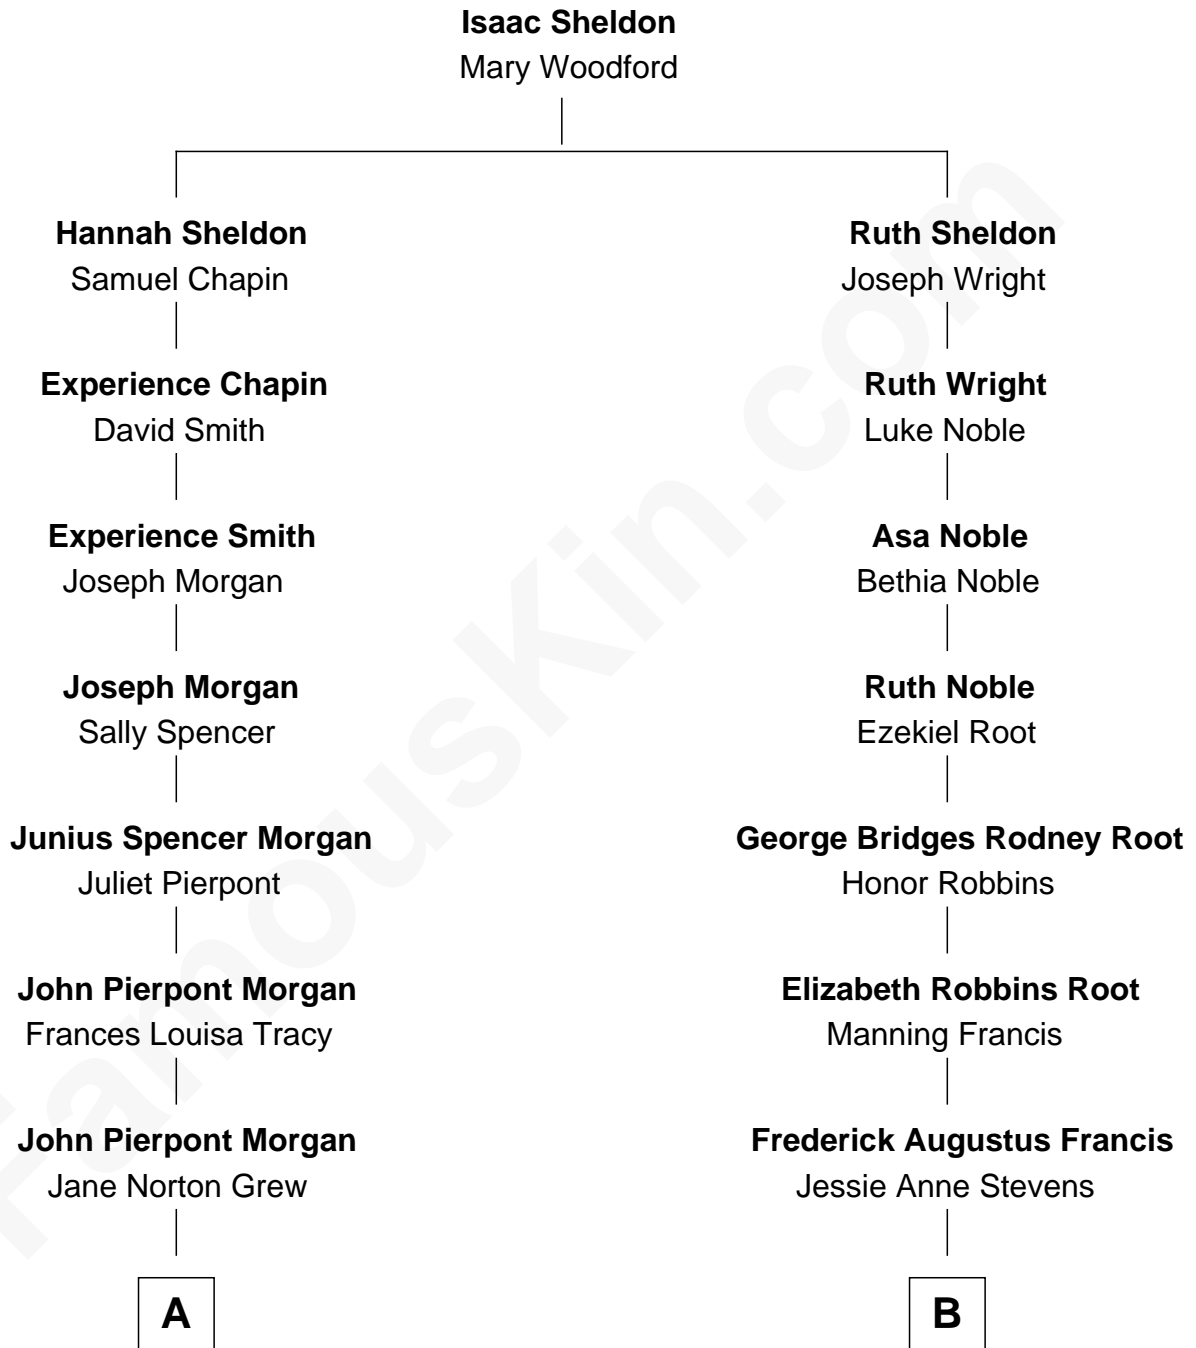

# FamousKin.com Relationship Chart of

**John Adams Morgan**  
*1952 Olympic Sailing Gold Medalist*

8th cousin 1 time removed of

**Nancy (Davis) Reagan**  
*First Lady of President Ronald Reagan*

**A**

**Henry Sturgis Morgan**  
Catherine Frances Lovering Adams

**John Adams Morgan**  
*Olympic Gold Medalist*

**B**

**Anne Ayers Francis**  
John Newell Robbins

**Kenneth Seymour Robbins**  
Edith Prescott Lockett

**Nancy (Davis) Reagan**  
*First Lady of Ronald Reagan*