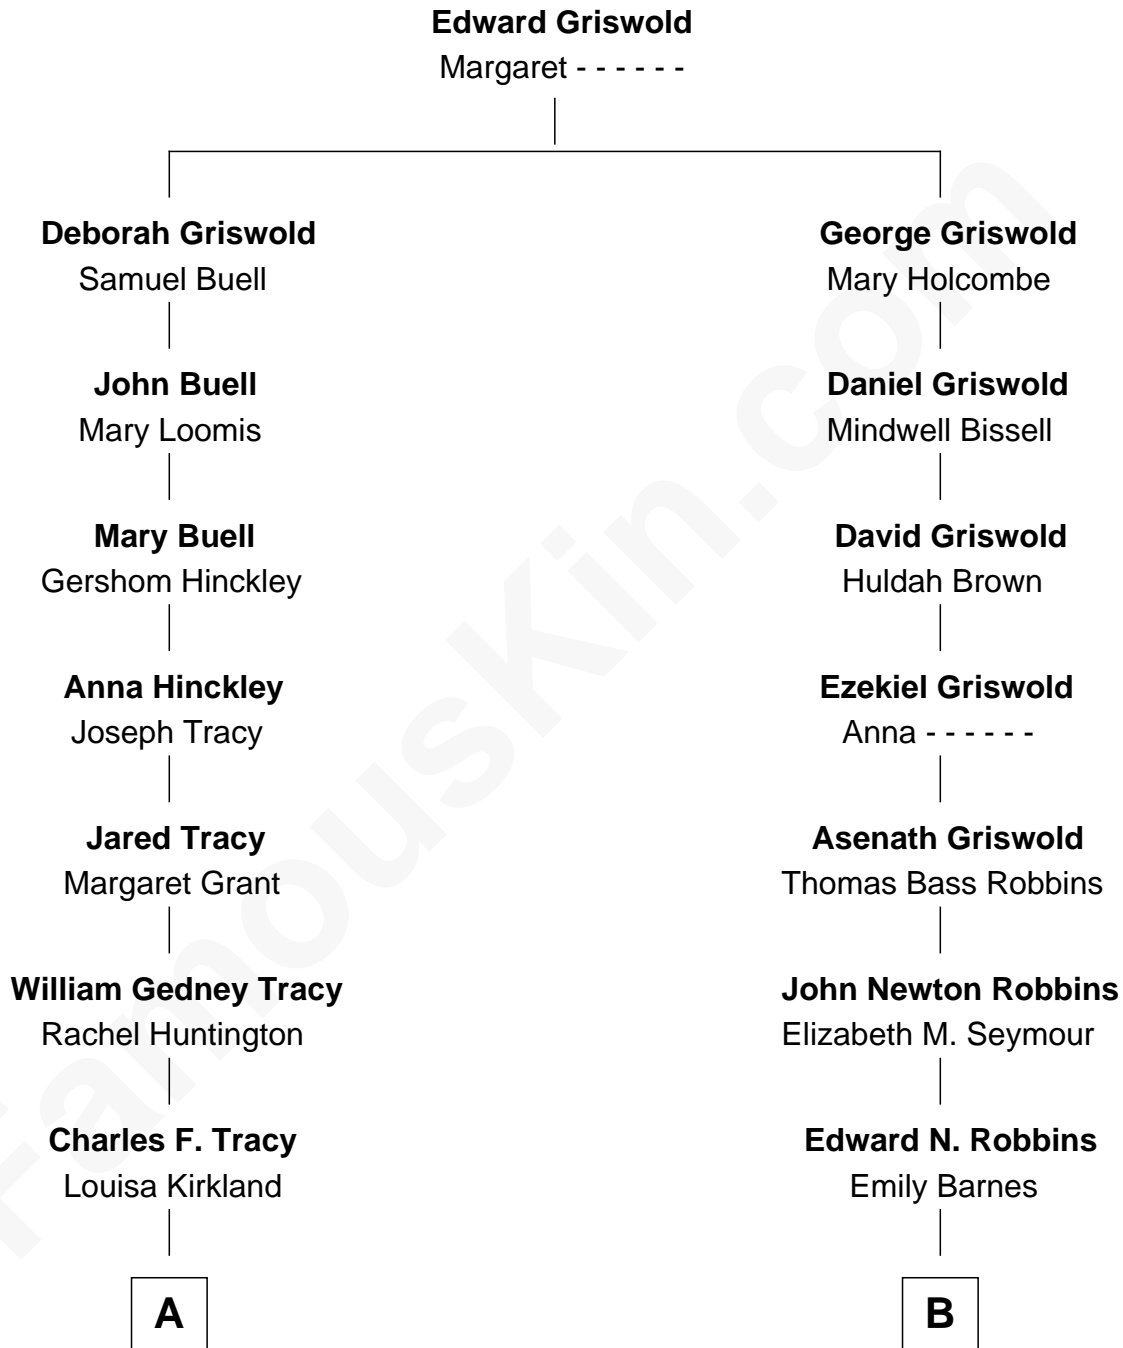

FamousKin.com Relationship Chart of

John Adams Morgan
1952 Olympic Sailing Gold Medalist

9th cousin 1 time removed of

Nancy (Davis) Reagan
First Lady of President Ronald Reagan

A

Frances Louisa Tracy

John Pierpont Morgan