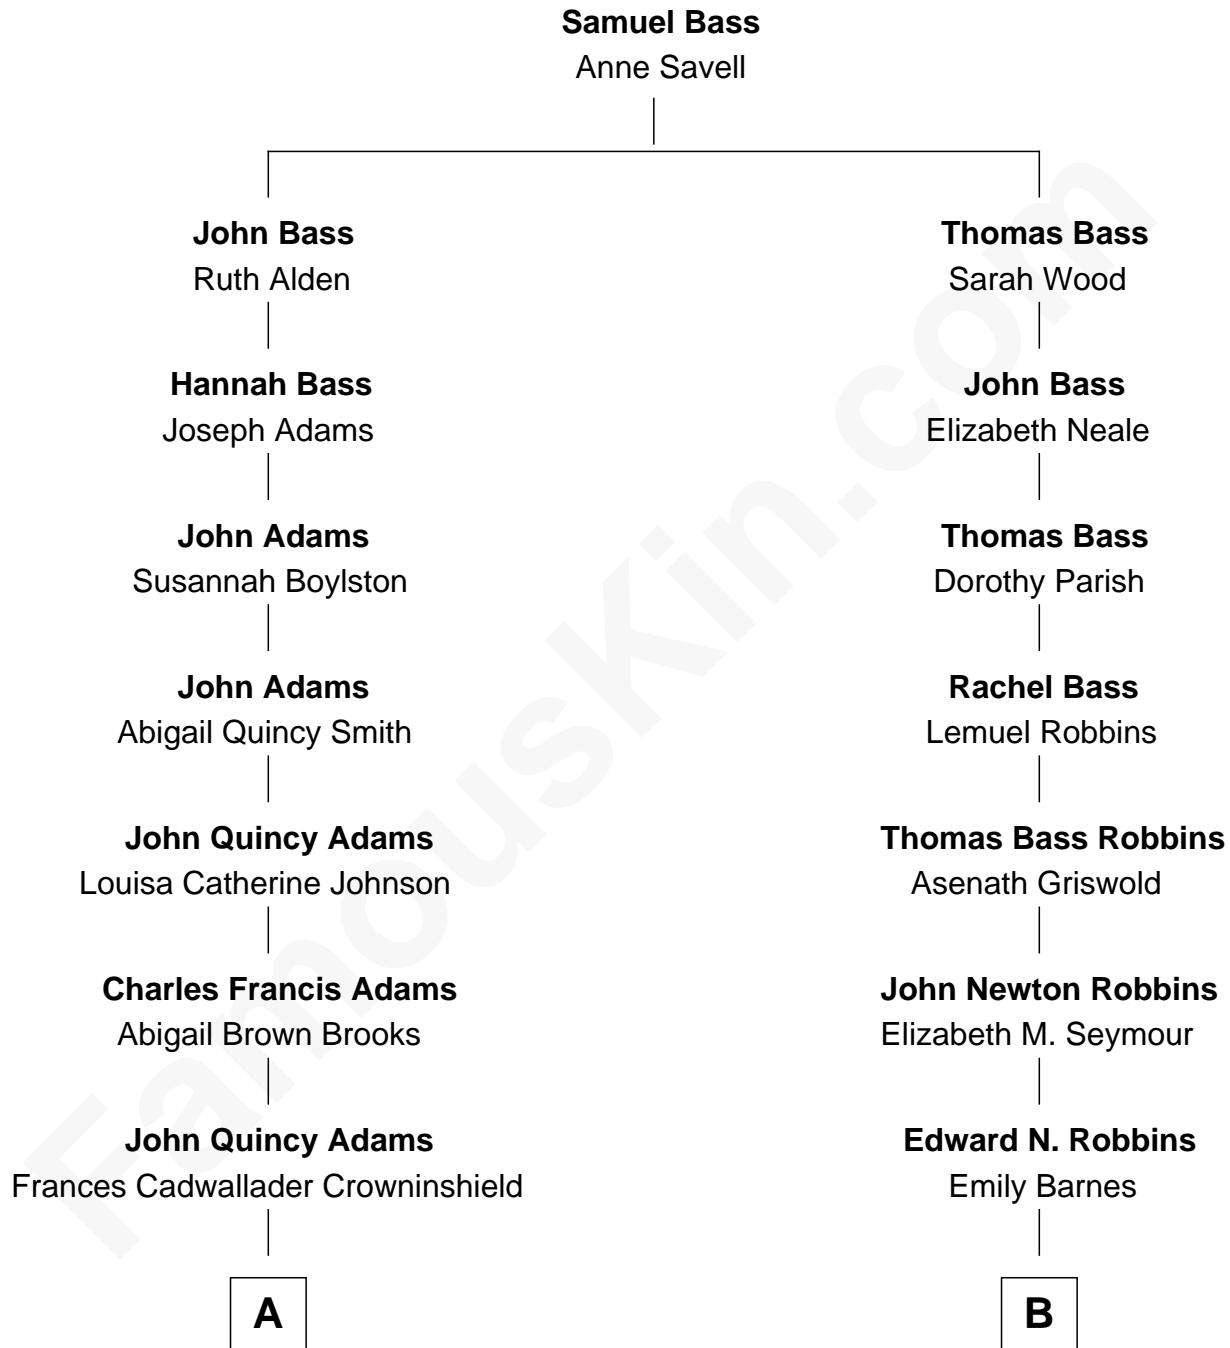

FamousKin.com Relationship Chart of

John Adams Morgan
1952 Olympic Sailing Gold Medalist

9th cousin of

Nancy (Davis) Reagan
First Lady of President Ronald Reagan

A

Charles Francis Adams

Frances Lovering

Catherine Frances Lovering Adams

Henry Sturgis Morgan

John Adams Morgan

Olympic Gold Medalist

B

John Newell Robbins

Anne Ayers Francis

Kenneth Seymour Robbins

Edith Prescott Lockett

Nancy (Davis) Reagan

First Lady of Ronald Reagan

FamousKin.com