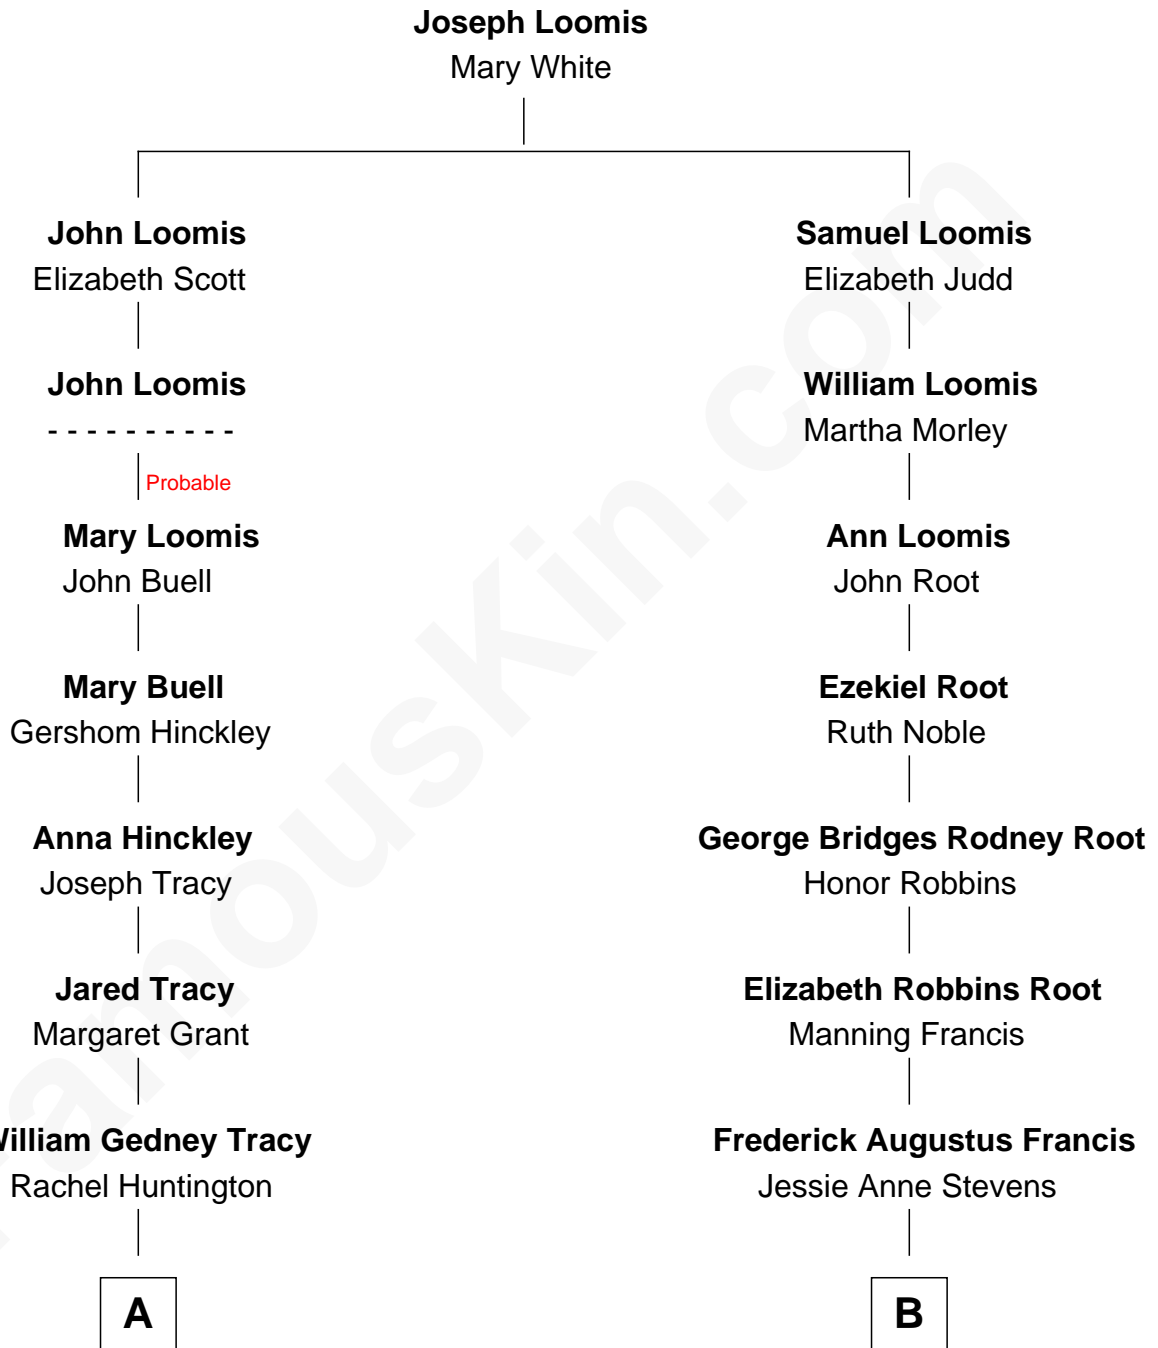

# FamousKin.com Relationship Chart of

**John Adams Morgan**  
1952 Olympic Sailing Gold Medalist

9th cousin 2 times removed of

**Nancy (Davis) Reagan**  
First Lady of President Ronald Reagan

**A**

**Charles F. Tracy**  
Louisa Kirkland

**Frances Louisa Tracy**  
John Pierpont Morgan

**John Pierpont Morgan**  
Jane Norton Grew

**Henry Sturgis Morgan**  
Catherine Frances Lovering Adams

**John Adams Morgan**  
*Olympic Gold Medalist*

**B**

**Anne Ayers Francis**  
John Newell Robbins

**Kenneth Seymour Robbins**  
Edith Prescott Lockett

**Nancy (Davis) Reagan**  
*First Lady of Ronald Reagan*

FamousKin.com