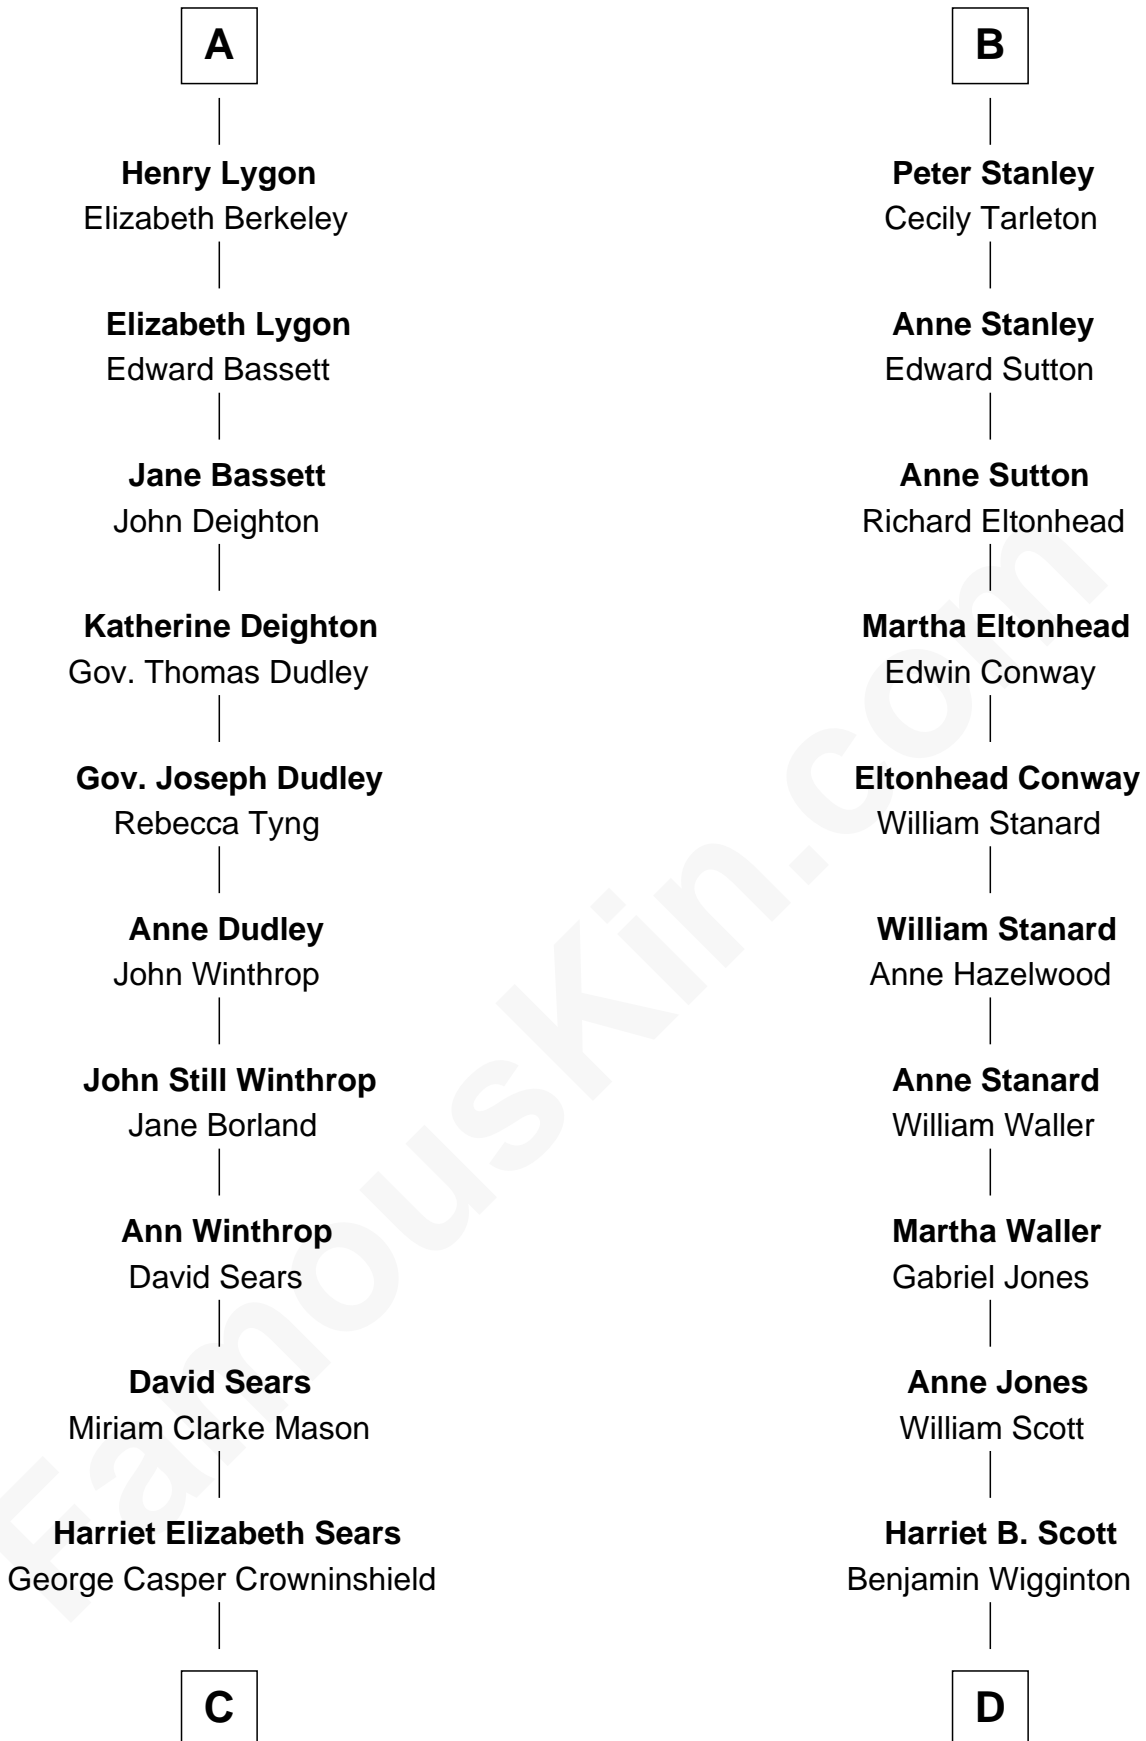

# FamousKin.com Relationship Chart of

**John Adams Morgan**  
1952 Olympic Sailing Gold Medalist

19th cousin 1 time removed of

**Edith (Bolling) Wilson**  
First Lady of President Woodrow Wilson

**C**

**Frances Cadwallader Crowninshield**

John Quincy Adams

**Charles Francis Adams**

Frances Lovering

**Catherine Frances Lovering Adams**

Henry Sturgis Morgan

**John Adams Morgan**

*Olympic Gold Medalist*

**D**

**Anne E. Wigginton**

Archibald Bolling

**William Holcombe Bolling**

Sarah Spiers White

**Edith (Bolling) Wilson**

*First Lady of Woodrow Wilson*

FamousKin.com