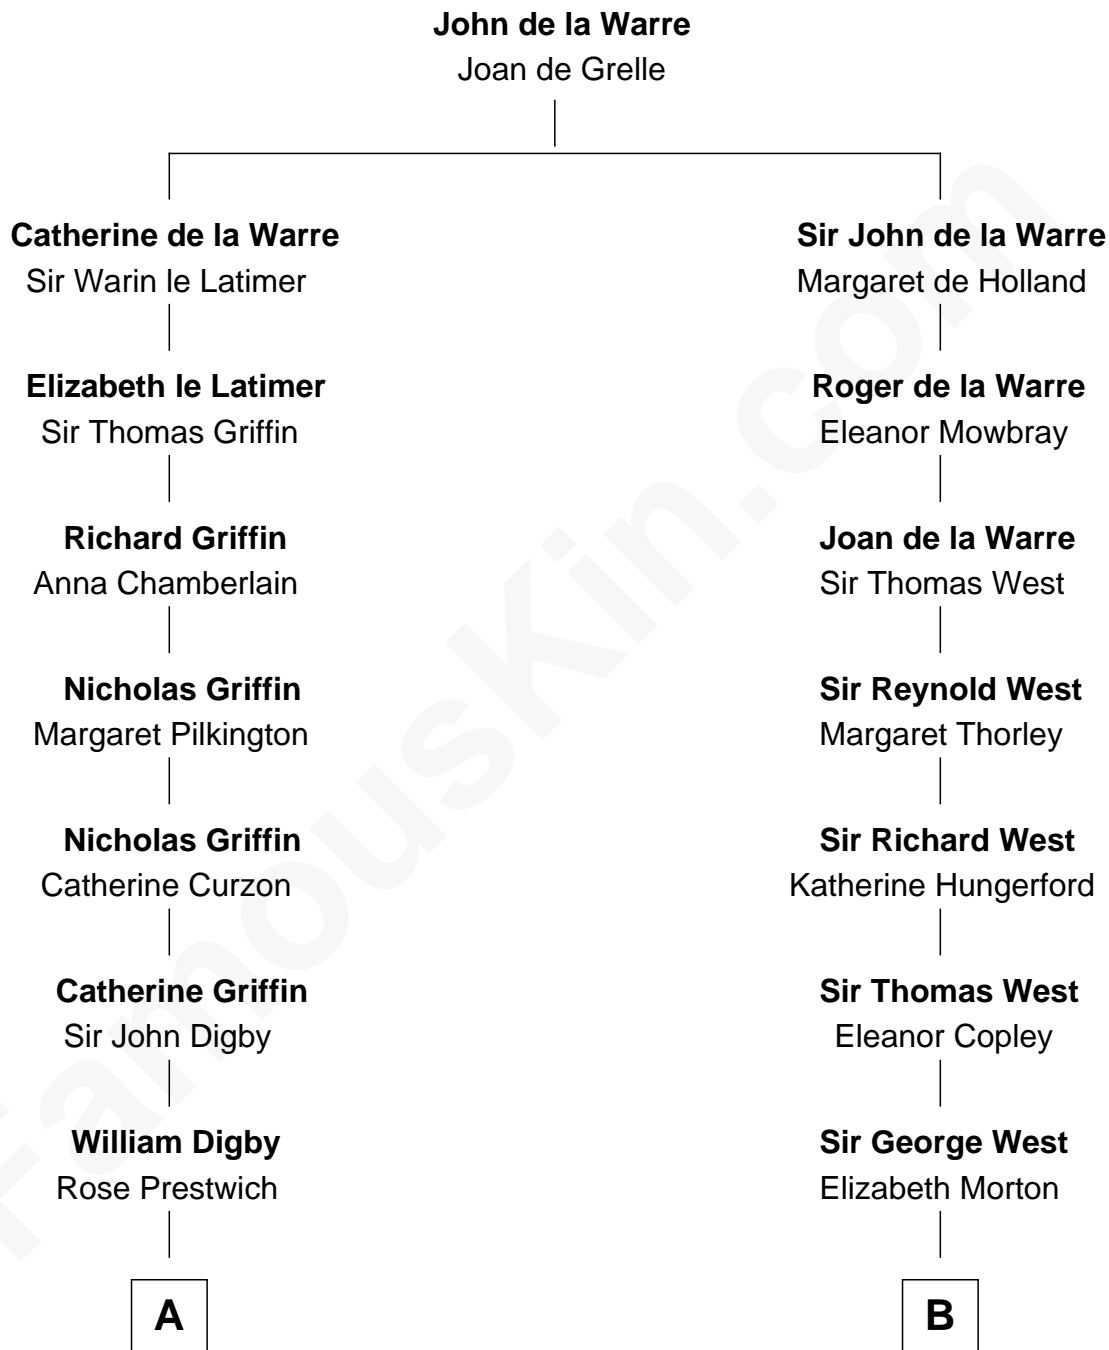

FamousKin.com Relationship Chart of John Adams Morgan

1952 Olympic Sailing Gold Medalist

18th cousin 2 times removed of

Edith (Bolling) Wilson

First Lady of President Woodrow Wilson

C

John Pierpont Morgan
Frances Louisa Tracy

John Pierpont Morgan
Jane Norton Grew

Henry Sturgis Morgan
Catherine Frances Lovering Adams

John Adams Morgan
Olympic Gold Medalist

D

William Holcombe Bolling
Sarah Spiers White

Edith (Bolling) Wilson
First Lady of Woodrow Wilson