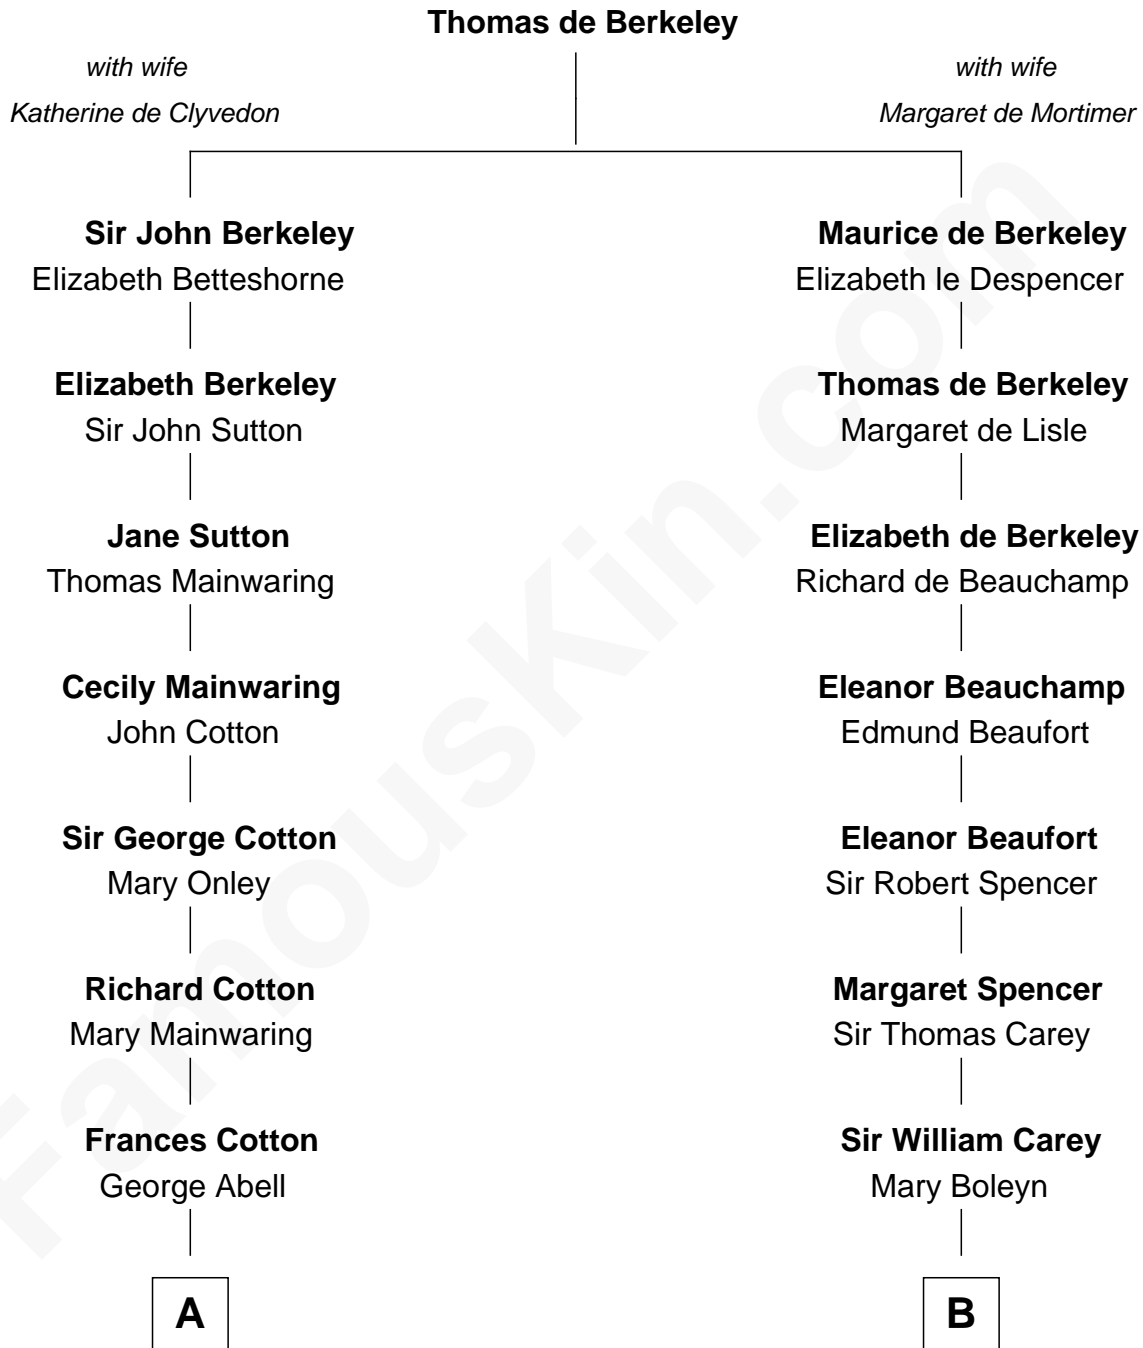

FamousKin.com Relationship Chart of

John Adams Morgan
1952 Olympic Sailing Gold Medalist

17th cousin 1 time removed of

Edith (Bolling) Wilson
First Lady of President Woodrow Wilson

C

William Holcombe Bolling

Sarah Spiers White

Edith (Bolling) Wilson

First Lady of Woodrow Wilson

FamousKin.com