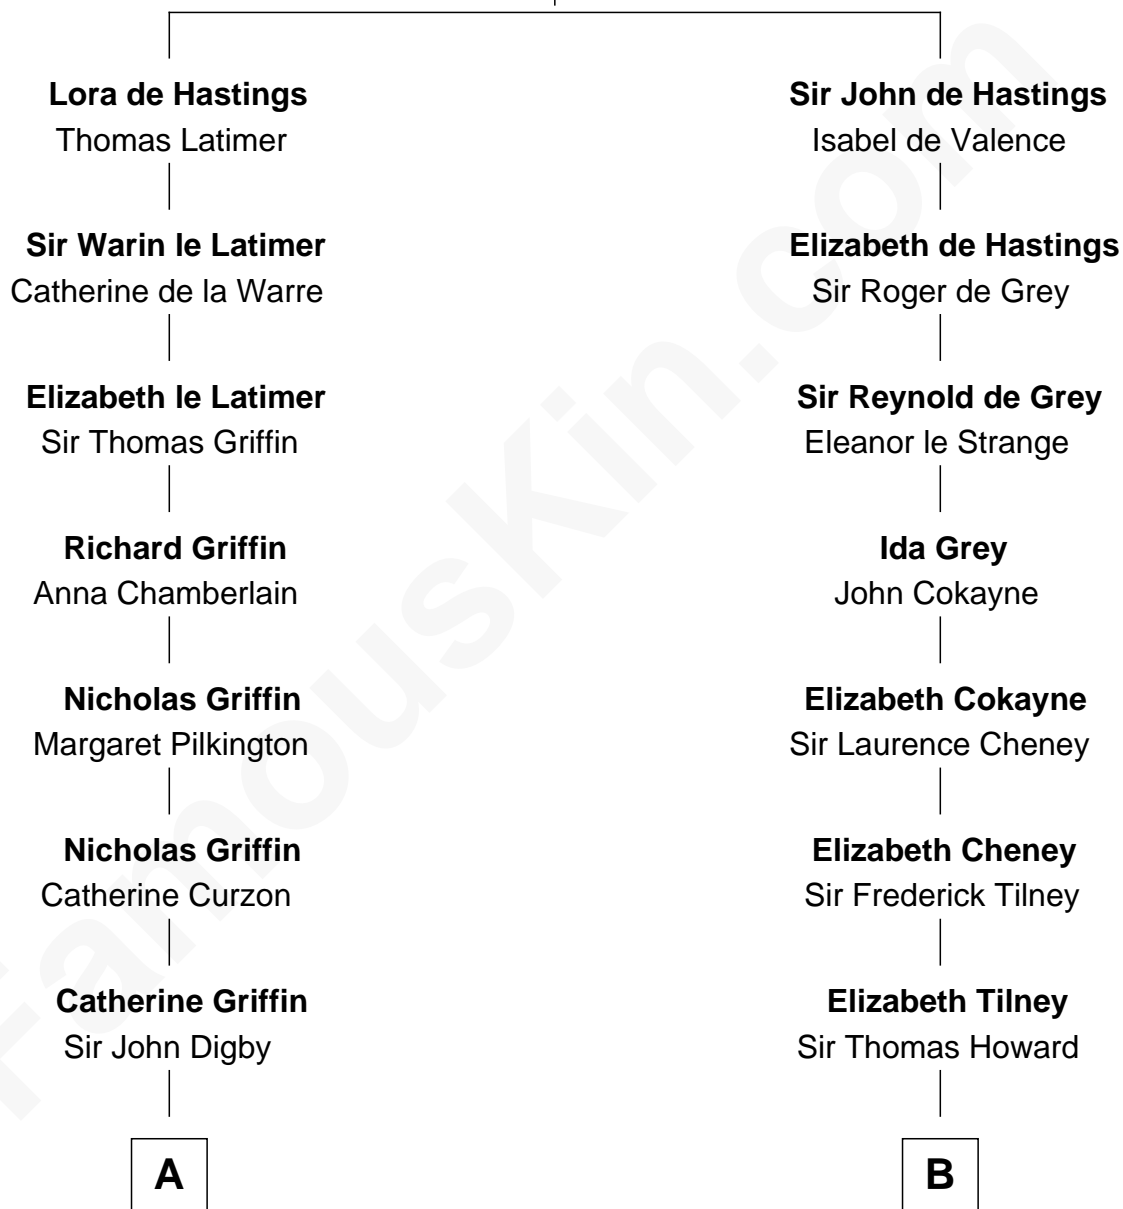

FamousKin.com Relationship Chart of

John Adams Morgan
1952 Olympic Sailing Gold Medalist

20th cousin 1 time removed of

Edith (Bolling) Wilson
First Lady of President Woodrow Wilson

Sir Henry de Hastings
Joan de Cantilupe

C

Juliet Pierpont
Junius Spencer Morgan

John Pierpont Morgan
Frances Louisa Tracy

John Pierpont Morgan
Jane Norton Grew

Henry Sturgis Morgan
Catherine Frances Lovering Adams

John Adams Morgan
Olympic Gold Medalist