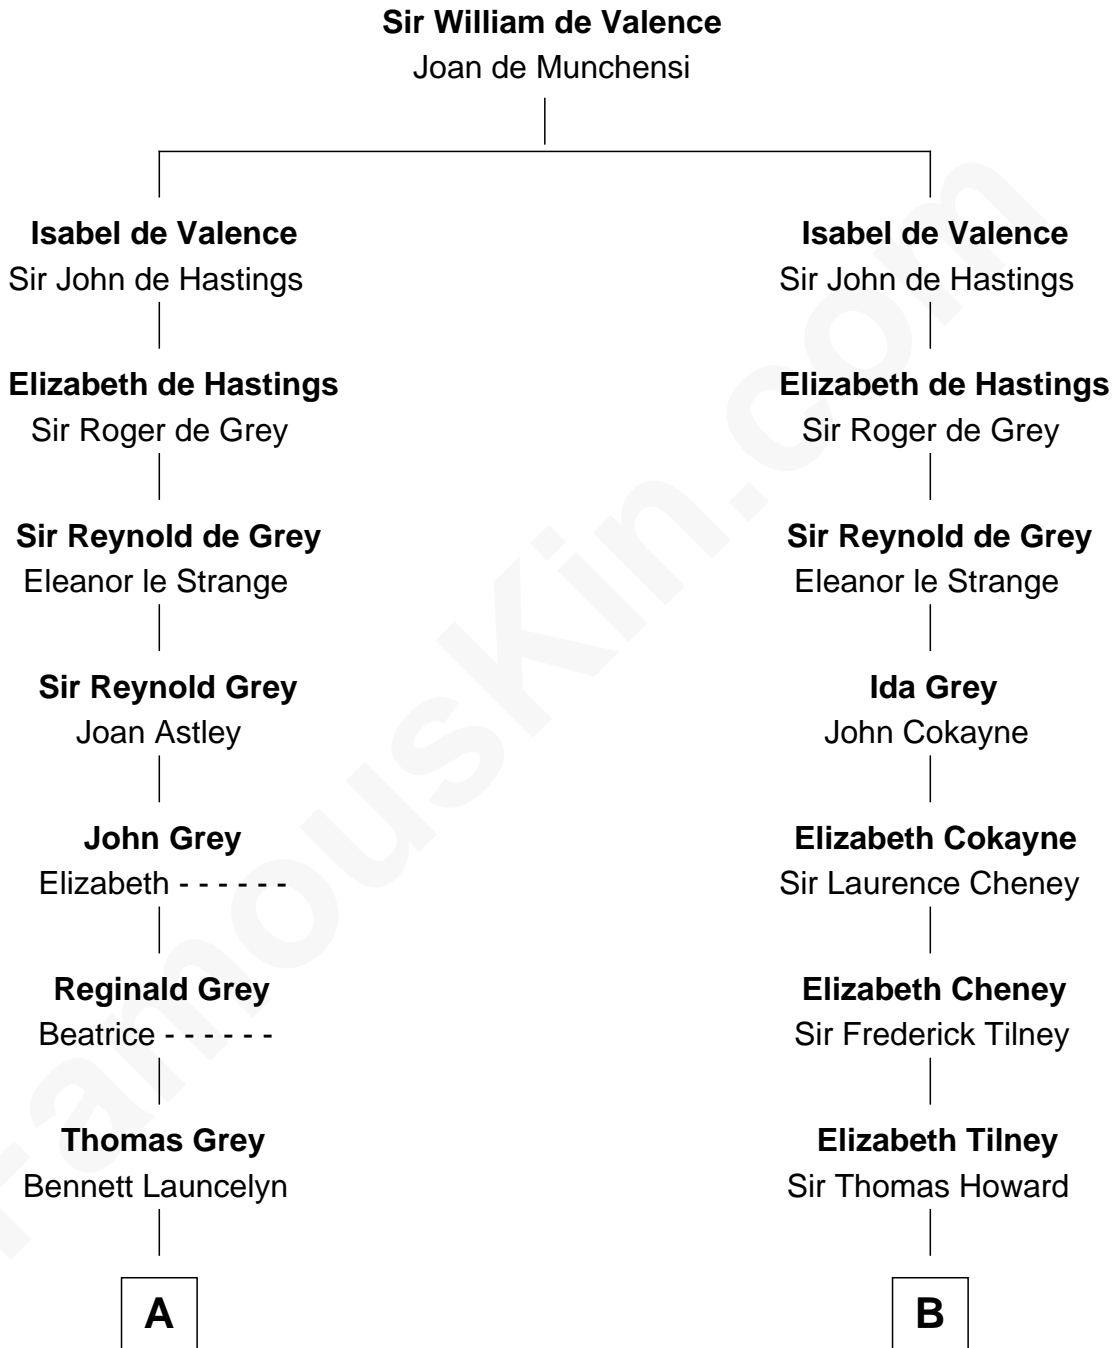

FamousKin.com Relationship Chart of

John Adams Morgan
1952 Olympic Sailing Gold Medalist

20th cousin 1 time removed of

Edith (Bolling) Wilson
First Lady of President Woodrow Wilson

C

Juliet Pierpont
Junius Spencer Morgan