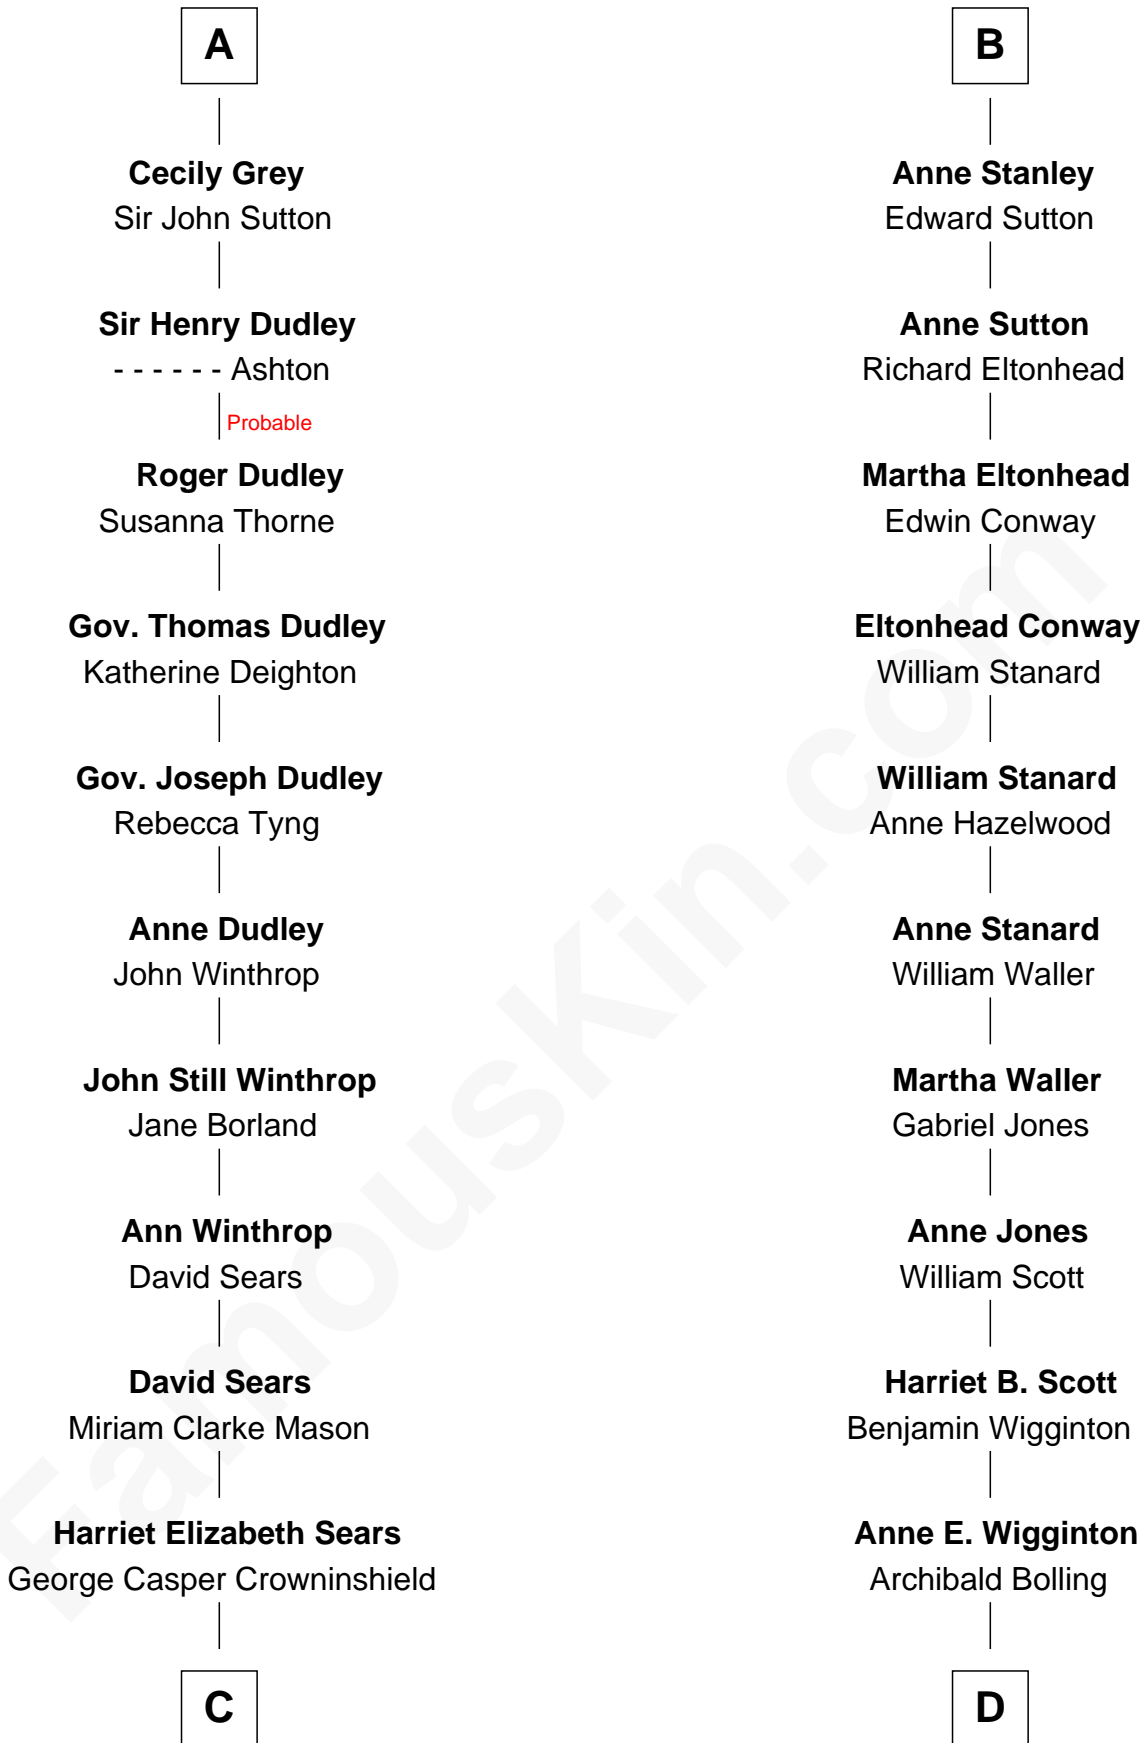

FamousKin.com Relationship Chart of John Adams Morgan

1952 Olympic Sailing Gold Medalist

18th cousin 2 times removed of

Edith (Bolling) Wilson

First Lady of President Woodrow Wilson

C

Frances Cadwallader Crowninshield

John Quincy Adams

Charles Francis Adams

Frances Lovering

Catherine Frances Lovering Adams

Henry Sturgis Morgan

John Adams Morgan

Olympic Gold Medalist

D

William Holcombe Bolling

Sarah Spiers White

Edith (Bolling) Wilson

First Lady of Woodrow Wilson

FamousKin.com