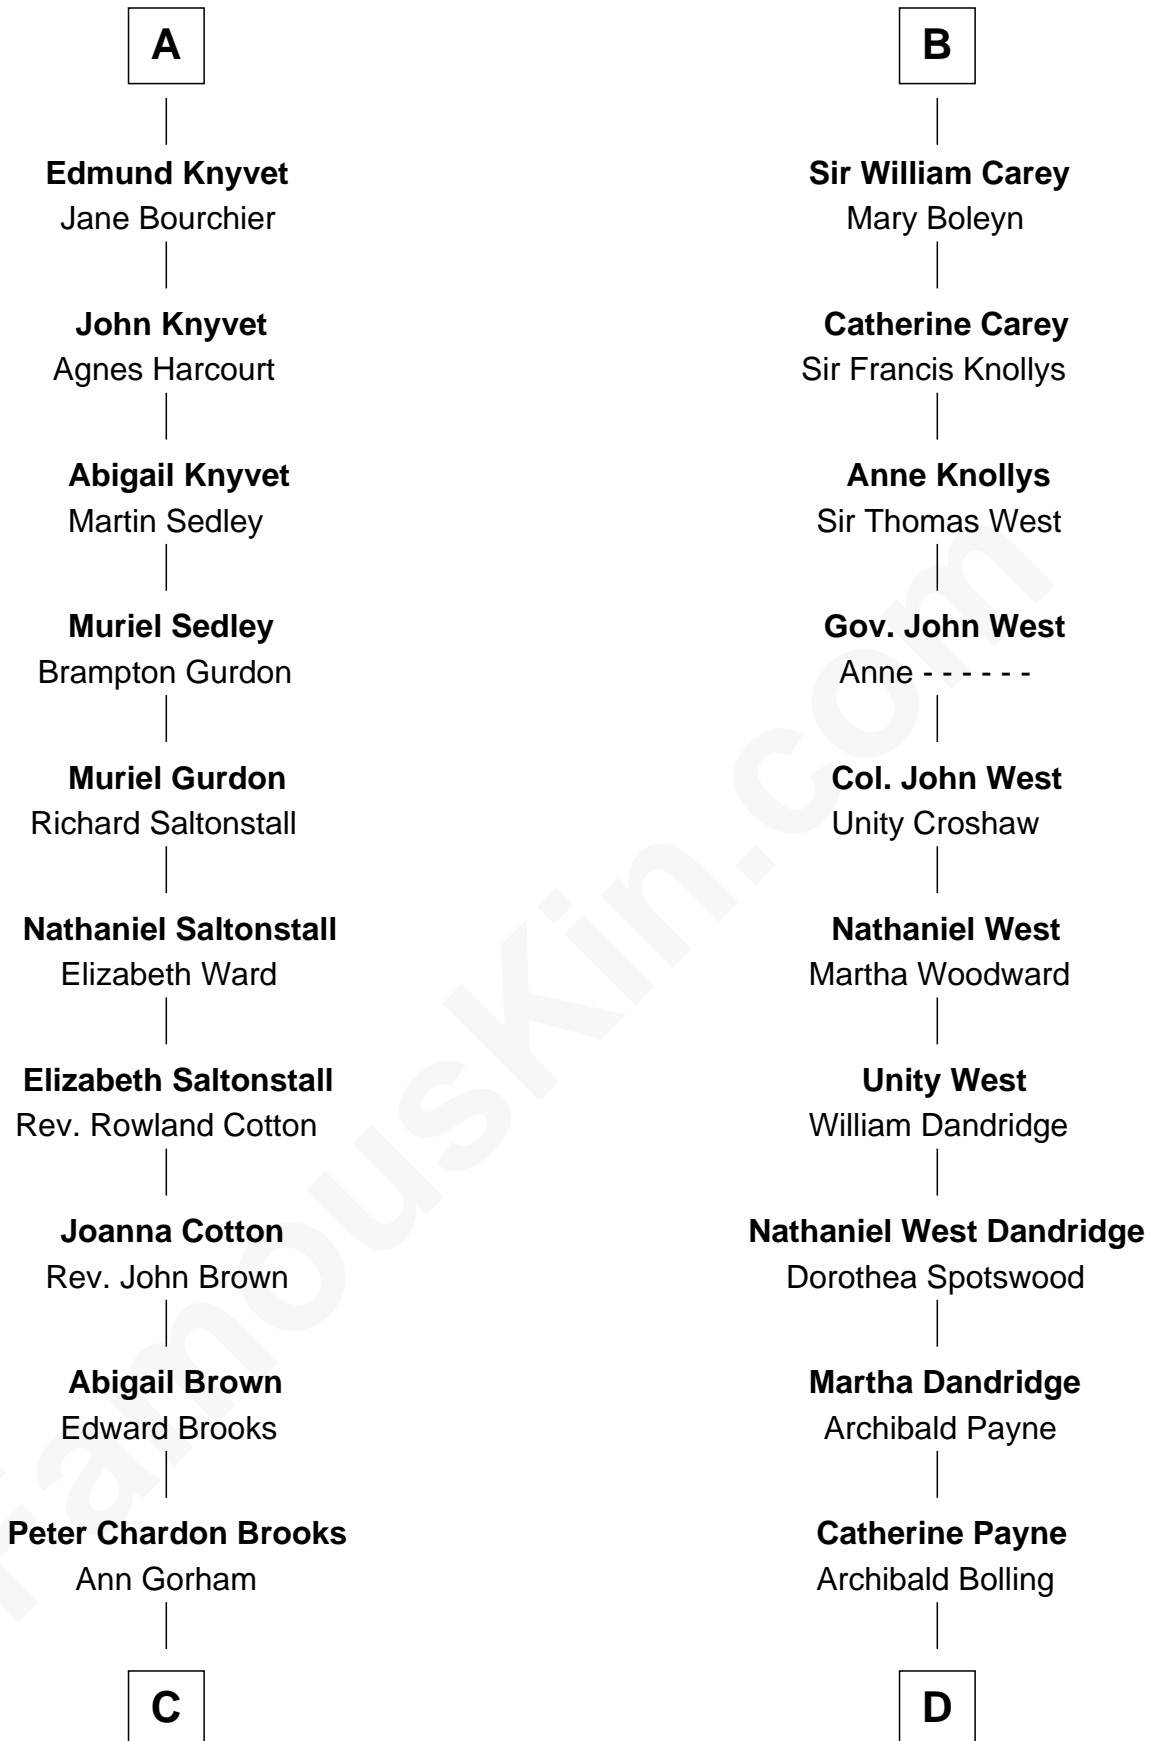

# FamousKin.com Relationship Chart of John Adams Morgan

1952 Olympic Sailing Gold Medalist

19th cousin 2 times removed of

**Edith (Bolling) Wilson**

First Lady of President Woodrow Wilson

**C**

**Abigail Brown Brooks**

Charles Francis Adams

**John Quincy Adams**

Frances Cadwallader Crowninshield

**Charles Francis Adams**

Frances Lovering

**Catherine Frances Lovering Adams**

Henry Sturgis Morgan

**John Adams Morgan**

*Olympic Gold Medalist*

**D**

**Archibald Bolling**

Anne E. Wigginton

**William Holcombe Bolling**

Sarah Spiers White

**Edith (Bolling) Wilson**

*First Lady of Woodrow Wilson*