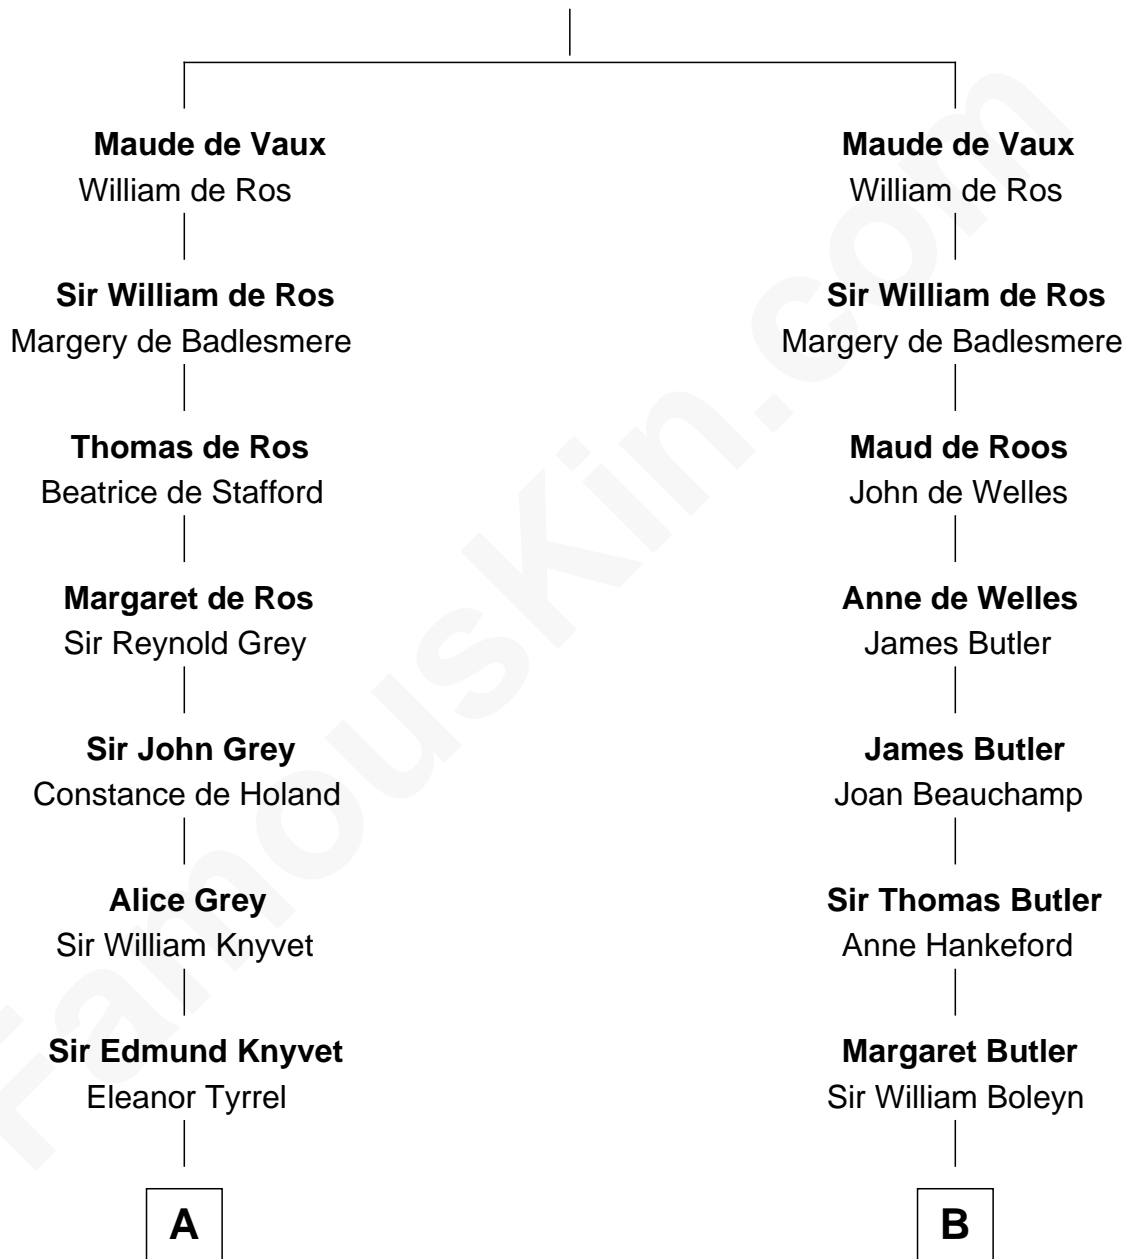

FamousKin.com Relationship Chart of

John Adams Morgan
1952 Olympic Sailing Gold Medalist

20th cousin 1 time removed of

Edith (Bolling) Wilson
First Lady of President Woodrow Wilson

John de Vaux

C

Abigail Brown Brooks

Charles Francis Adams

John Quincy Adams

Frances Cadwallader Crowninshield

Charles Francis Adams

Frances Lovering

Catherine Frances Lovering Adams

Henry Sturgis Morgan

John Adams Morgan