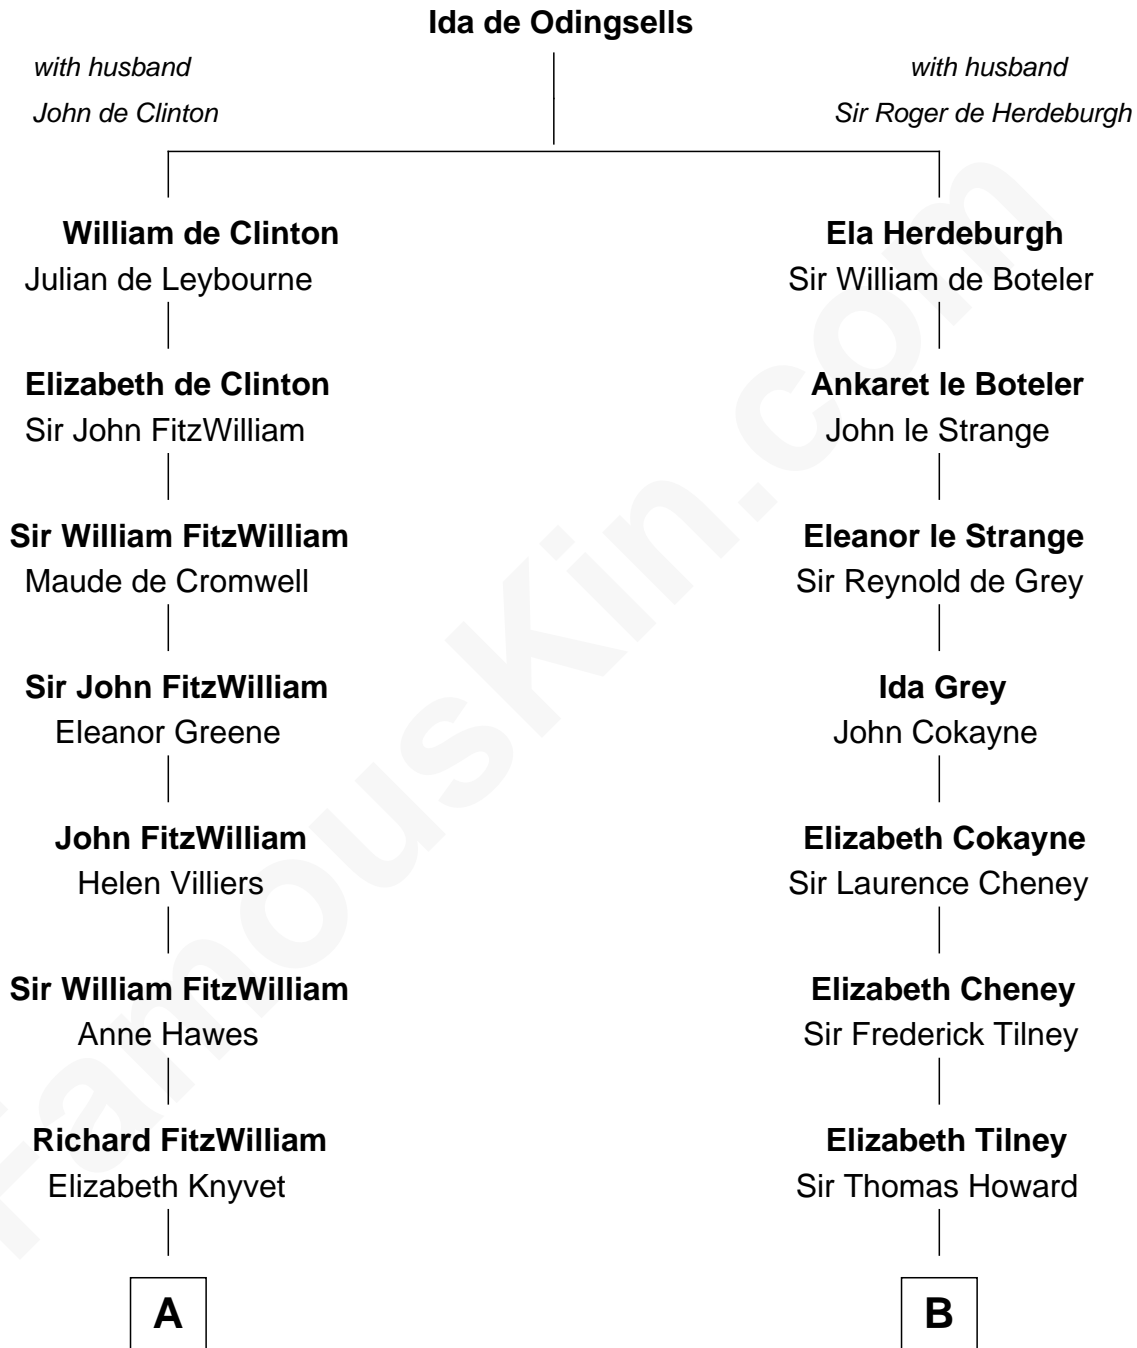

FamousKin.com Relationship Chart of

John Adams Morgan
1952 Olympic Sailing Gold Medalist

20th cousin of

Edith (Bolling) Wilson
First Lady of President Woodrow Wilson

C

John Quincy Adams
Frances Cadwallader Crowninshield

Charles Francis Adams
Frances Lovering

Catherine Frances Lovering Adams
Henry Sturgis Morgan

John Adams Morgan
Olympic Gold Medalist

D

Catherine Payne
Archibald Bolling

Archibald Bolling
Anne E. Wigginton

William Holcombe Bolling
Sarah Spiers White

Edith (Bolling) Wilson
First Lady of Woodrow Wilson