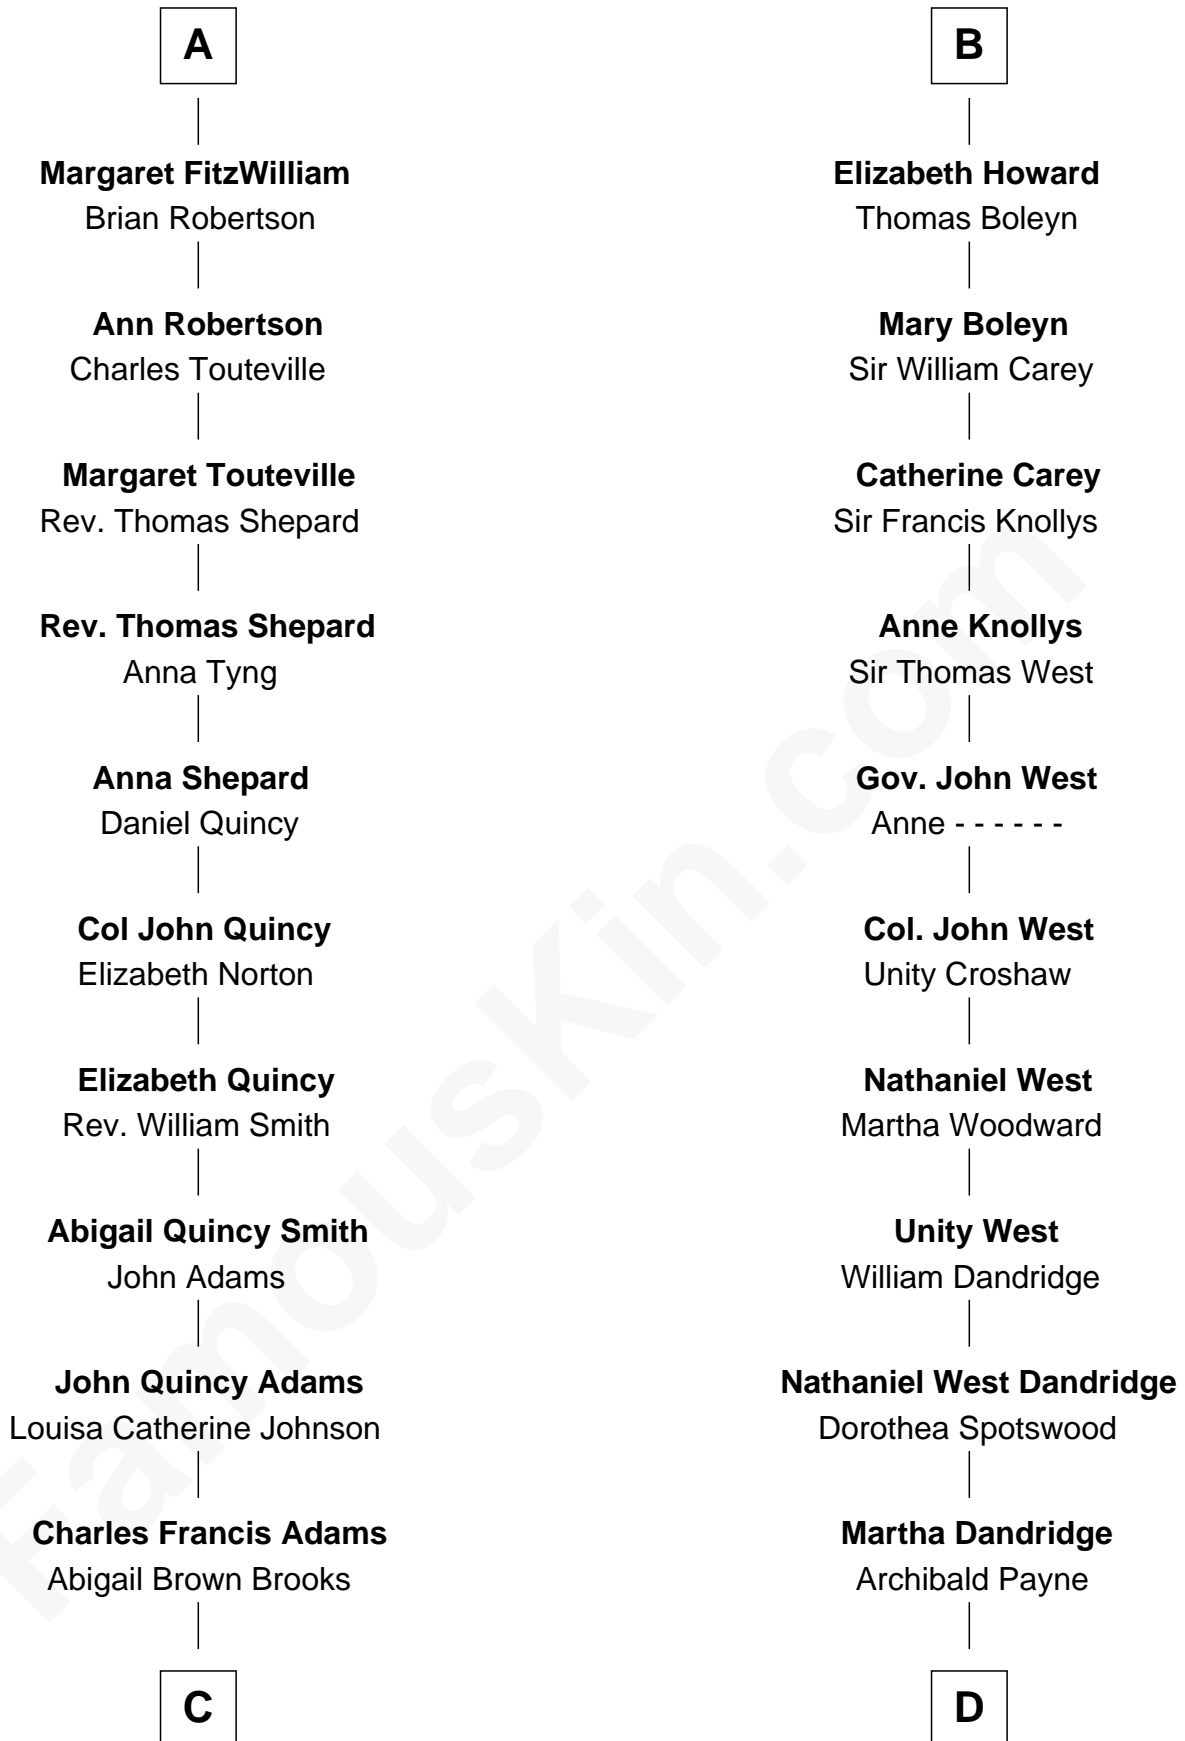

FamousKin.com Relationship Chart of

John Adams Morgan
1952 Olympic Sailing Gold Medalist

20th cousin of

Edith (Bolling) Wilson
First Lady of President Woodrow Wilson

C

John Quincy Adams
Frances Cadwallader Crowninshield

Charles Francis Adams
Frances Lovering

Catherine Frances Lovering Adams
Henry Sturgis Morgan

John Adams Morgan
Olympic Gold Medalist

D

Catherine Payne
Archibald Bolling

Archibald Bolling
Anne E. Wigginton

William Holcombe Bolling
Sarah Spiers White

Edith (Bolling) Wilson
First Lady of Woodrow Wilson