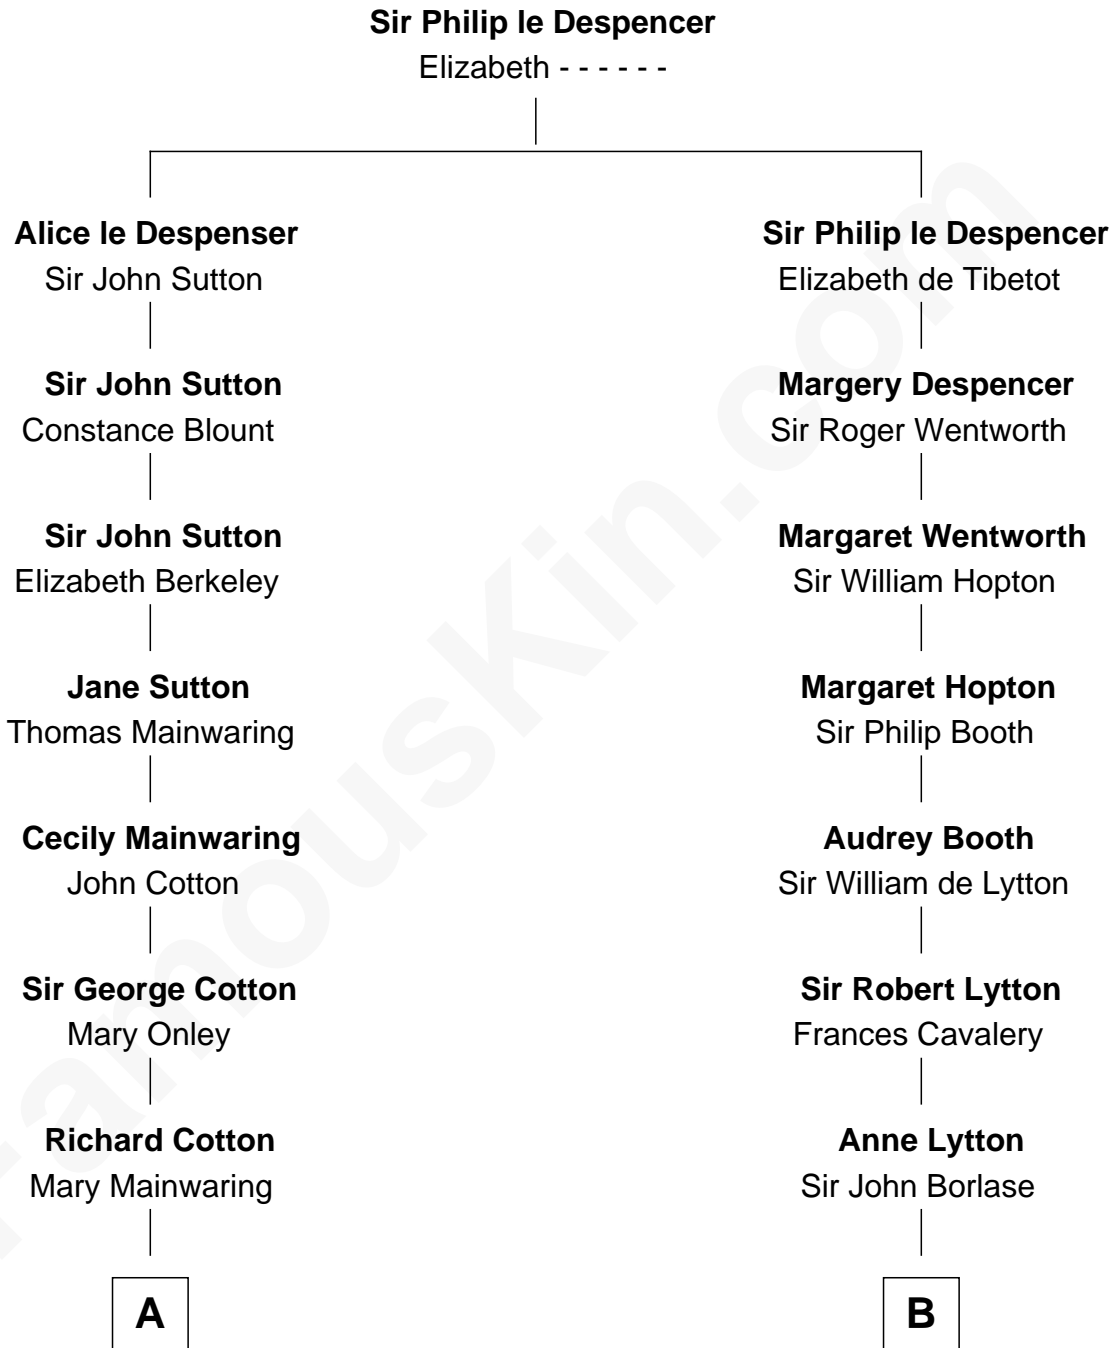

# FamousKin.com Relationship Chart of

**John Adams Morgan**  
1952 Olympic Sailing Gold Medalist

17th cousin 1 time removed of

**Edith (Bolling) Wilson**  
First Lady of President Woodrow Wilson

C

Henry Sturgis Morgan  
Catherine Frances Lovering Adams

John Adams Morgan  
*Olympic Gold Medalist*

FamousKin.com