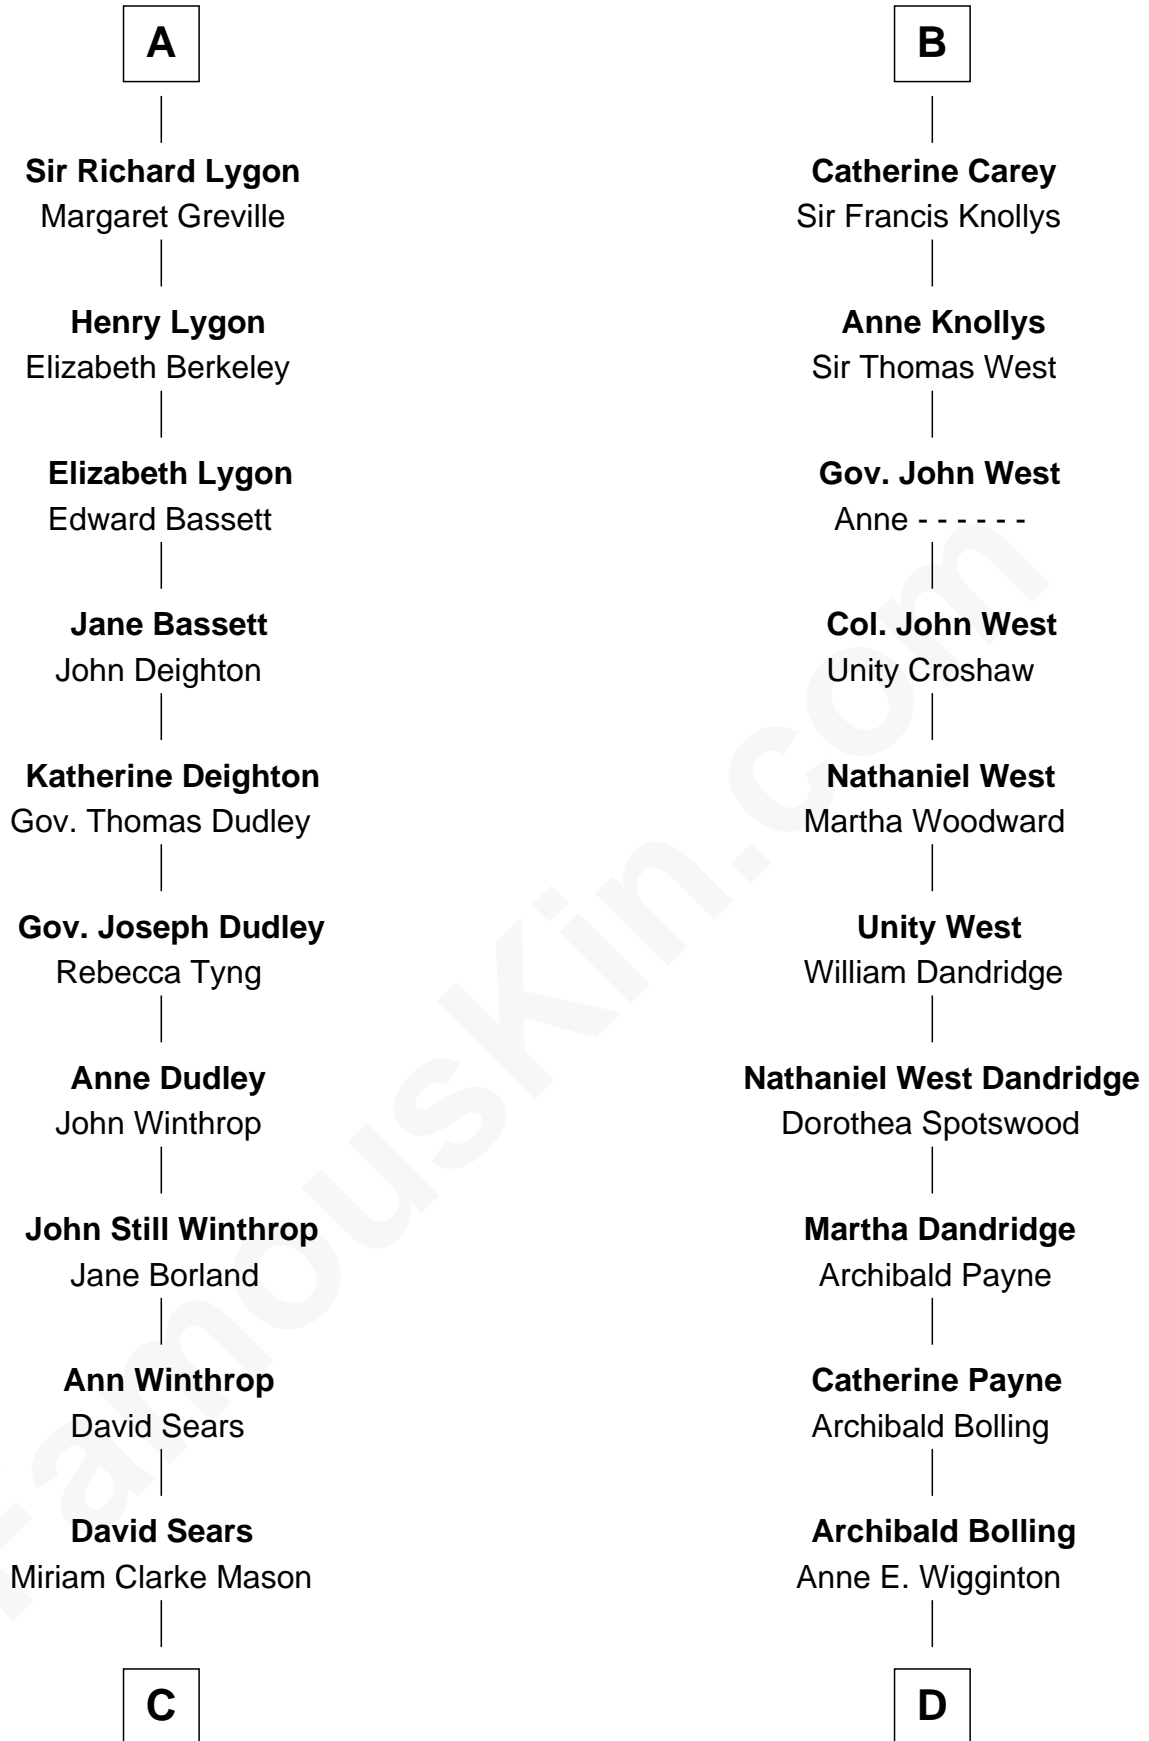

FamousKin.com Relationship Chart of John Adams Morgan

1952 Olympic Sailing Gold Medalist

18th cousin 3 times removed of

Edith (Bolling) Wilson

First Lady of President Woodrow Wilson

C

Harriet Elizabeth Sears
George Casper Crowninshield

Frances Cadwallader Crowninshield
John Quincy Adams

Charles Francis Adams
Frances Lovering

Catherine Frances Lovering Adams
Henry Sturgis Morgan

John Adams Morgan
Olympic Gold Medalist

D

William Holcombe Bolling
Sarah Spiers White

Edith (Bolling) Wilson
First Lady of Woodrow Wilson

FamousKin.com