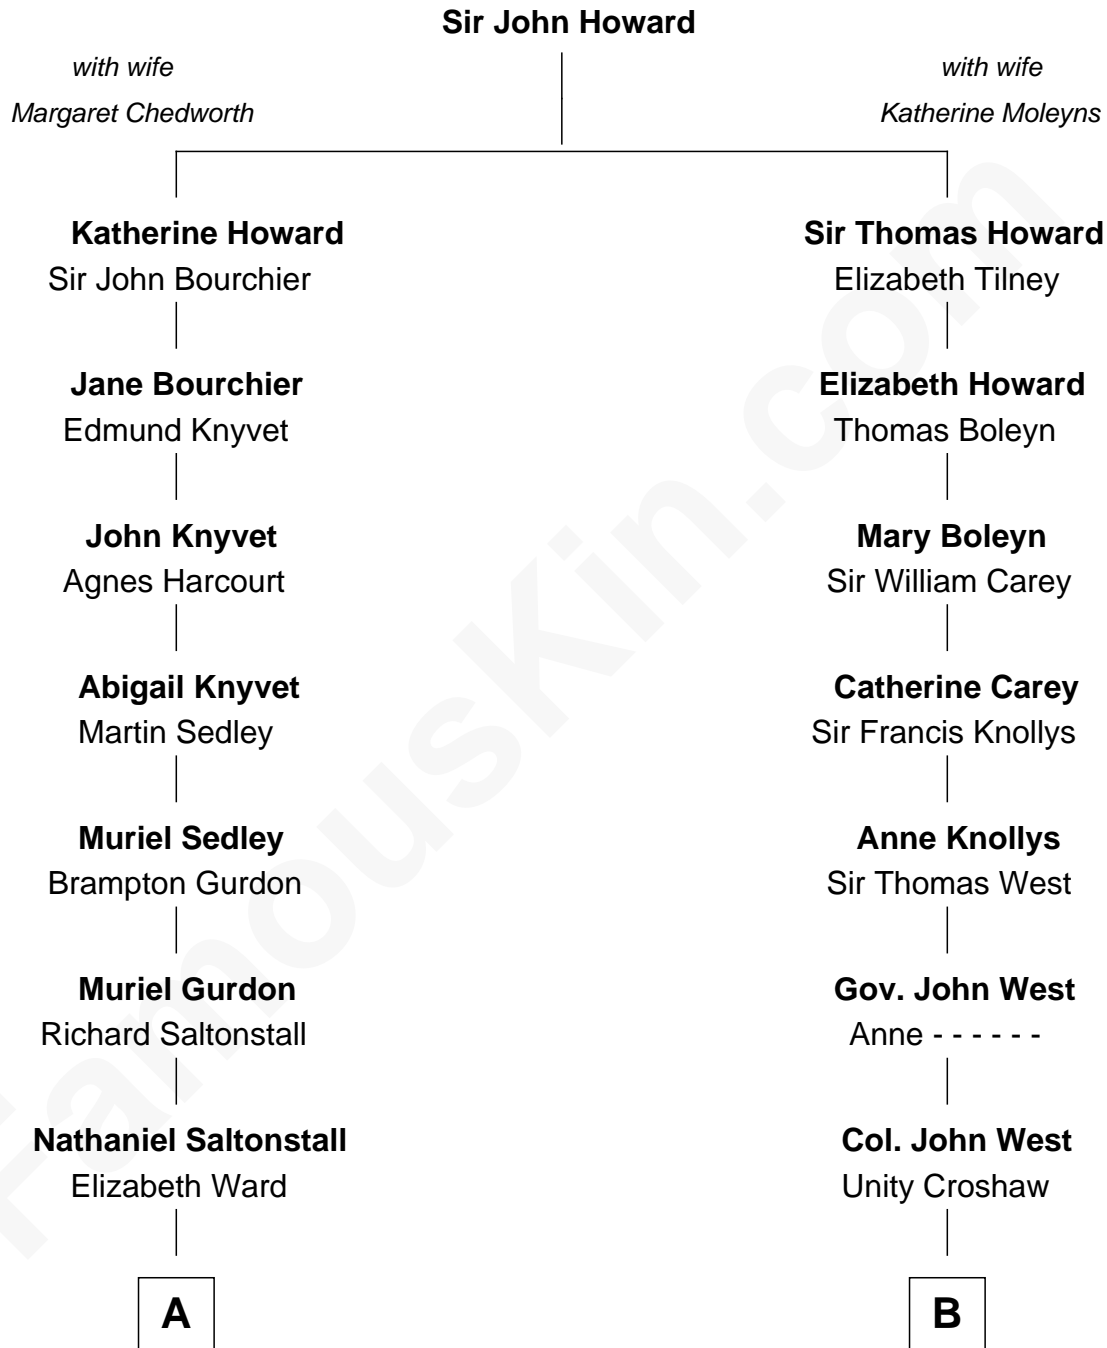

FamousKin.com Relationship Chart of

John Adams Morgan
1952 Olympic Sailing Gold Medalist

14th cousin 1 time removed of

Edith (Bolling) Wilson
First Lady of President Woodrow Wilson

A

Elizabeth Saltonstall
Rev. Rowland Cotton