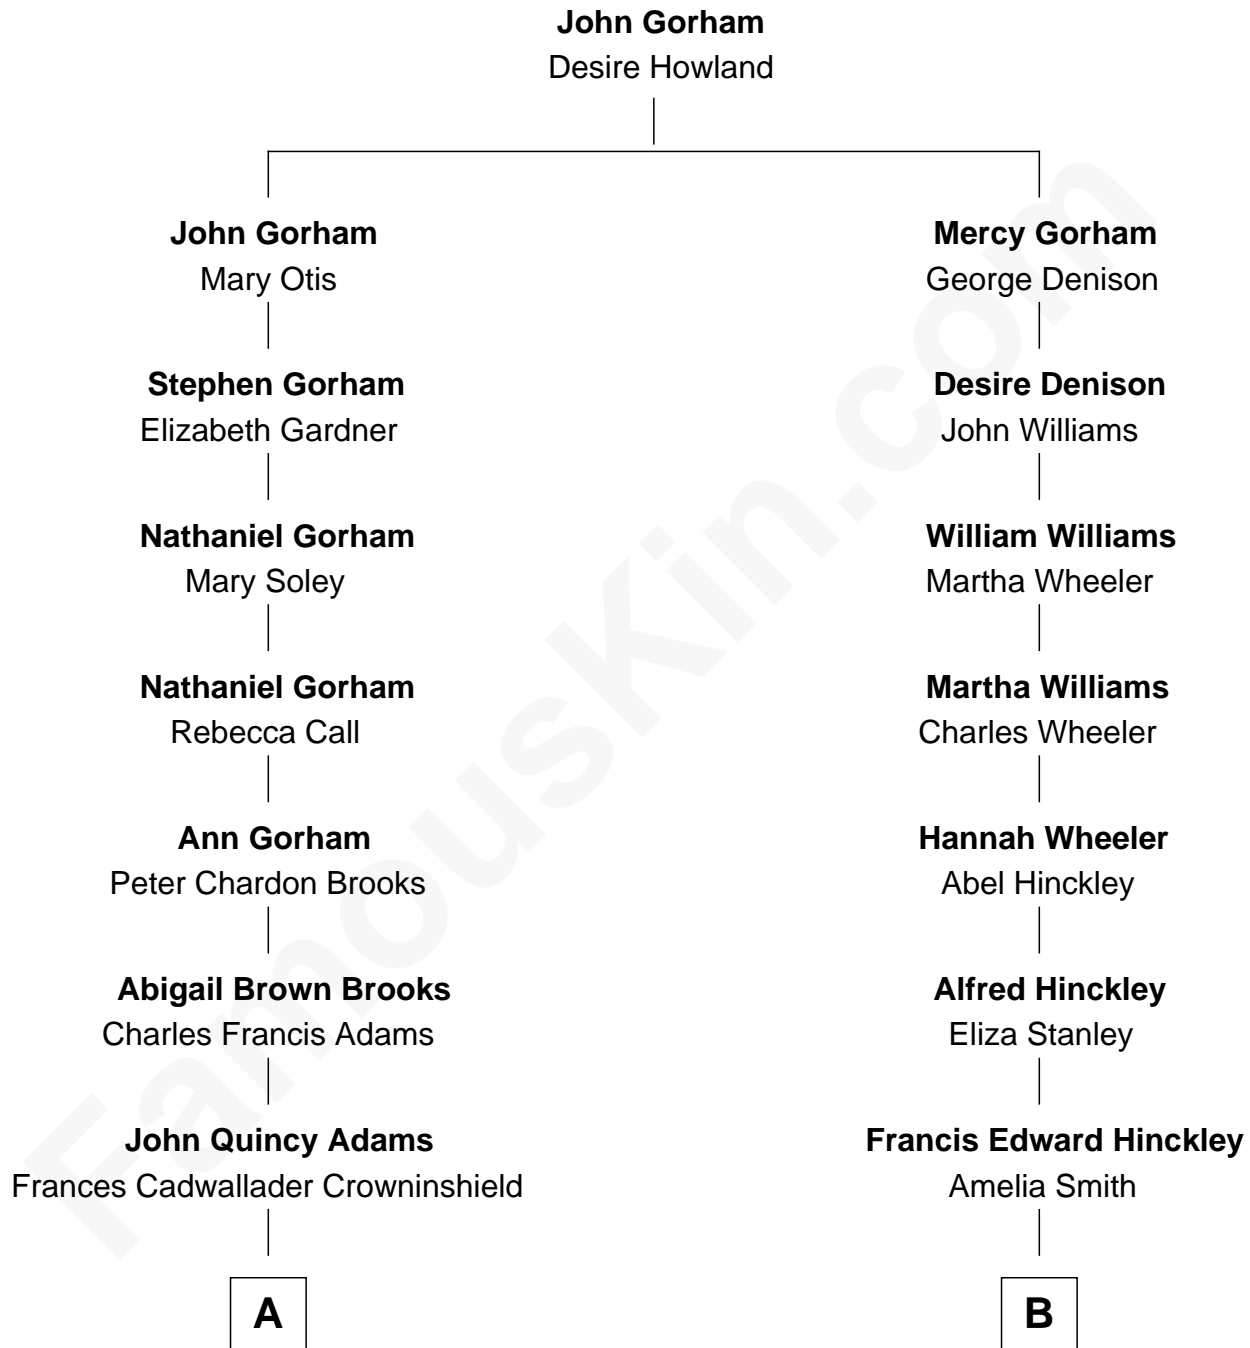

FamousKin.com

Relationship Chart of

John Adams Morgan

1952 Olympic Sailing Gold Medalist

9th cousin of

John Hinckley, Jr.
Shot President Ronald Reagan

A

Charles Francis Adams

Frances Lovering

Catherine Frances Lovering Adams

Henry Sturgis Morgan

John Adams Morgan

Olympic Gold Medalist

B

Percival Porter Hinckley

Katherine Avilla Warnock

John Warnock Hinckley

Jo Ann Moore

John Hinckley, Jr.

Shot President Ronald Reagan

FamousKin.com