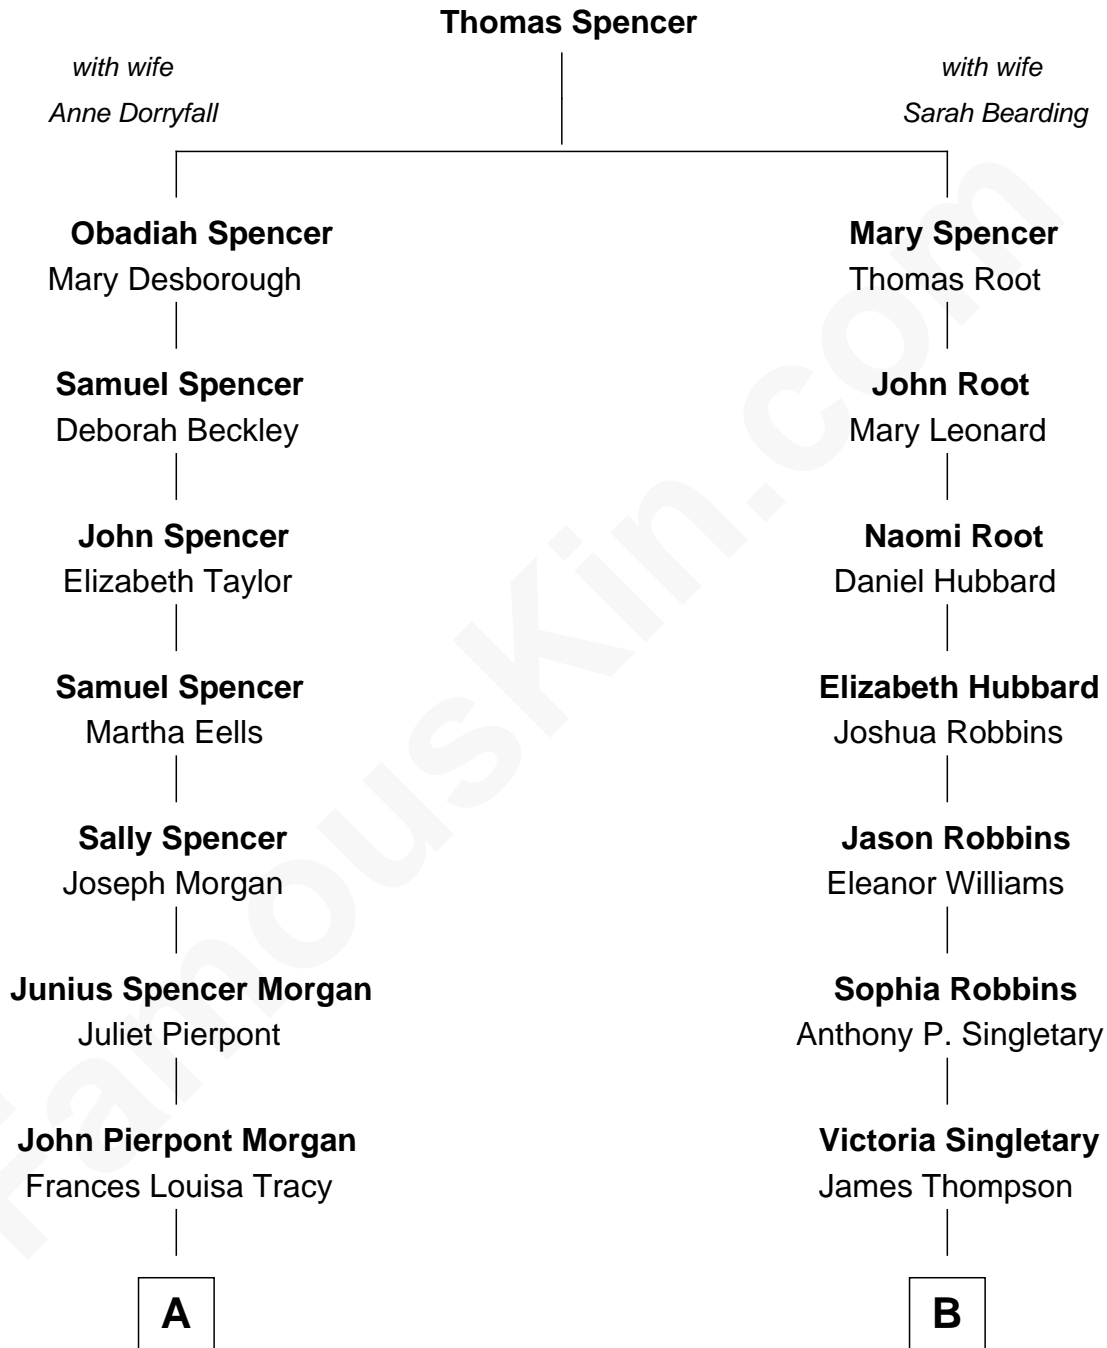

# FamousKin.com Relationship Chart of

**John Adams Morgan**  
1952 Olympic Sailing Gold Medalist

9th cousin 1 time removed of

**John Hinckley, Jr.**  
Shot President Ronald Reagan

**A**

**John Pierpont Morgan**