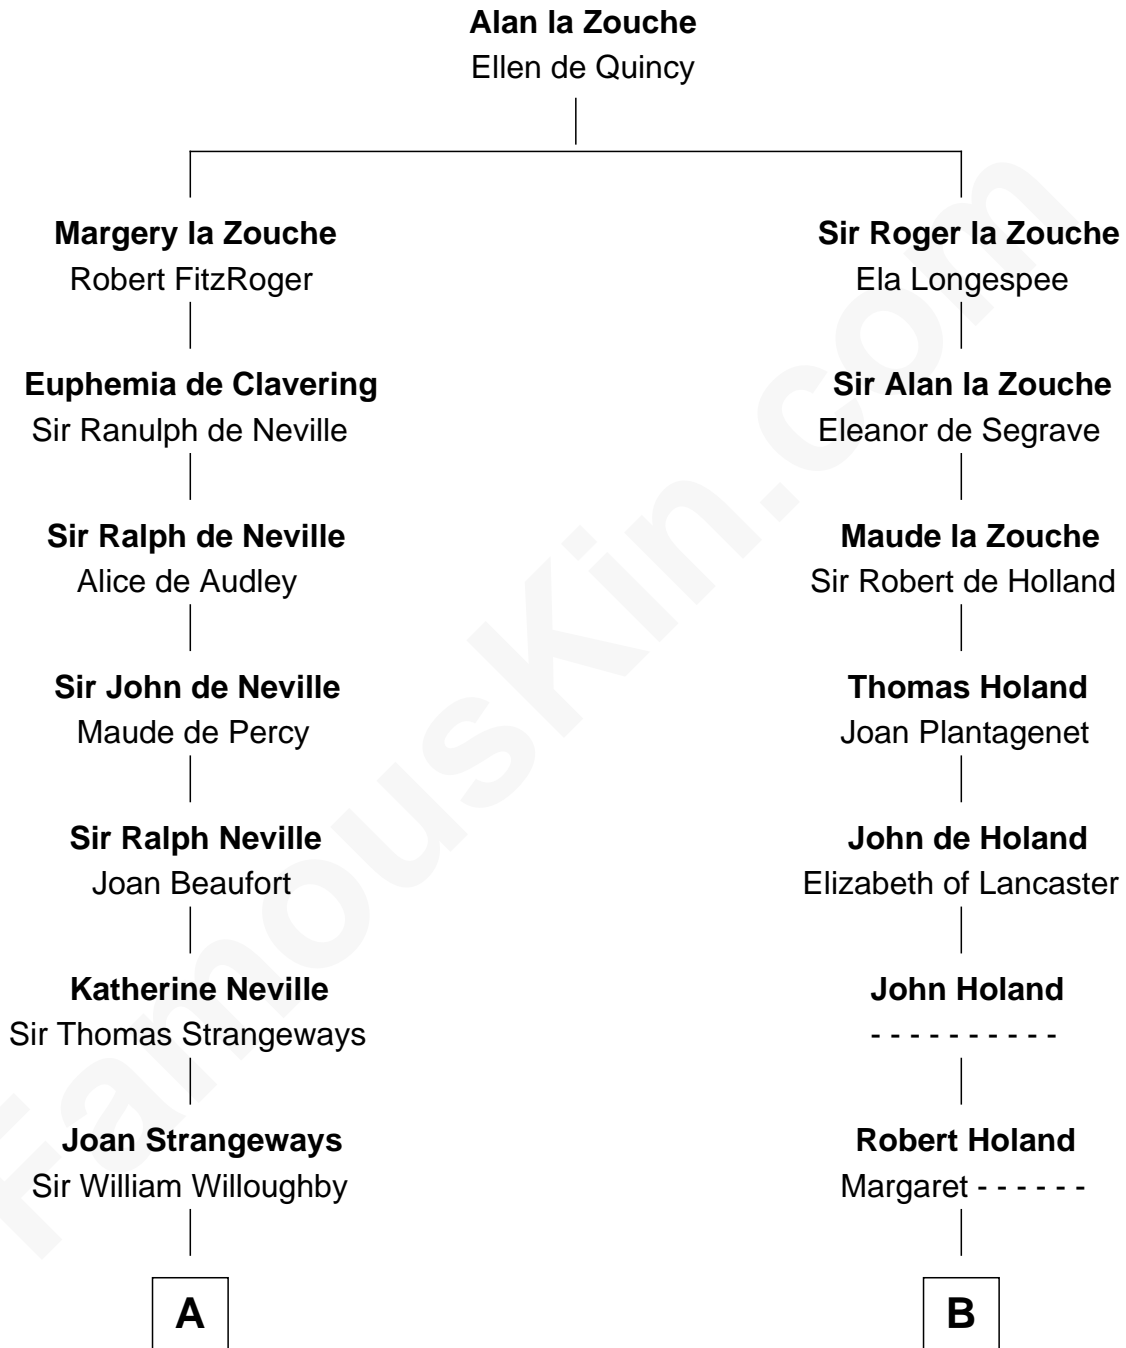

FamousKin.com

Relationship Chart of

John Adams Morgan
1952 Olympic Sailing Gold Medalist

21st cousin of
Juliette Gordon Low
Founder of the Girl Scouts

C

Harriet Elizabeth Sears
George Casper Crowninshield

Frances Cadwallader Crowninshield
John Quincy Adams

Charles Francis Adams
Frances Lovering

Catherine Frances Lovering Adams
Henry Sturgis Morgan

John Adams Morgan
Olympic Gold Medalist

D

Alexander Wolcott
Frances Burbank

Frances Wolcott
Arthur William Magill