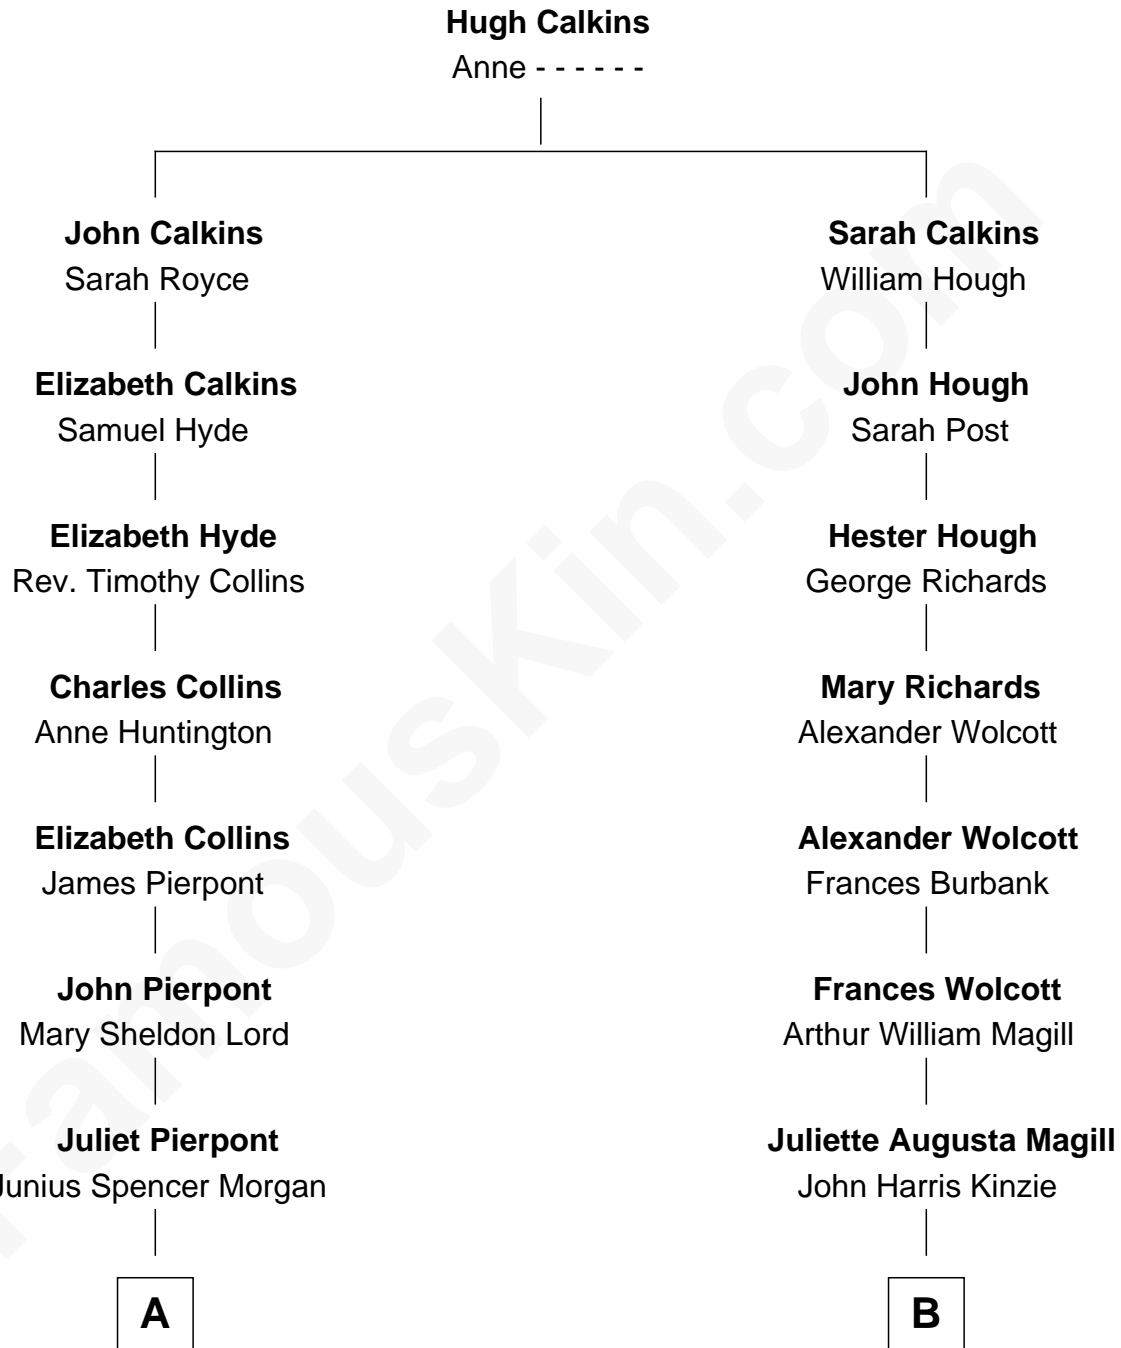

FamousKin.com Relationship Chart of

John Adams Morgan
1952 Olympic Sailing Gold Medalist

8th cousin 2 times removed of

Juliette Gordon Low
Founder of the Girl Scouts

A

John Pierpont Morgan
Frances Louisa Tracy

John Pierpont Morgan
Jane Norton Grew

Henry Sturgis Morgan
Catherine Frances Lovering Adams

John Adams Morgan
Olympic Gold Medalist

B

Eleanor Lytle Kinzie
William Washington Gordon

Juliette Gordon Low
Founder of the Girl Scouts