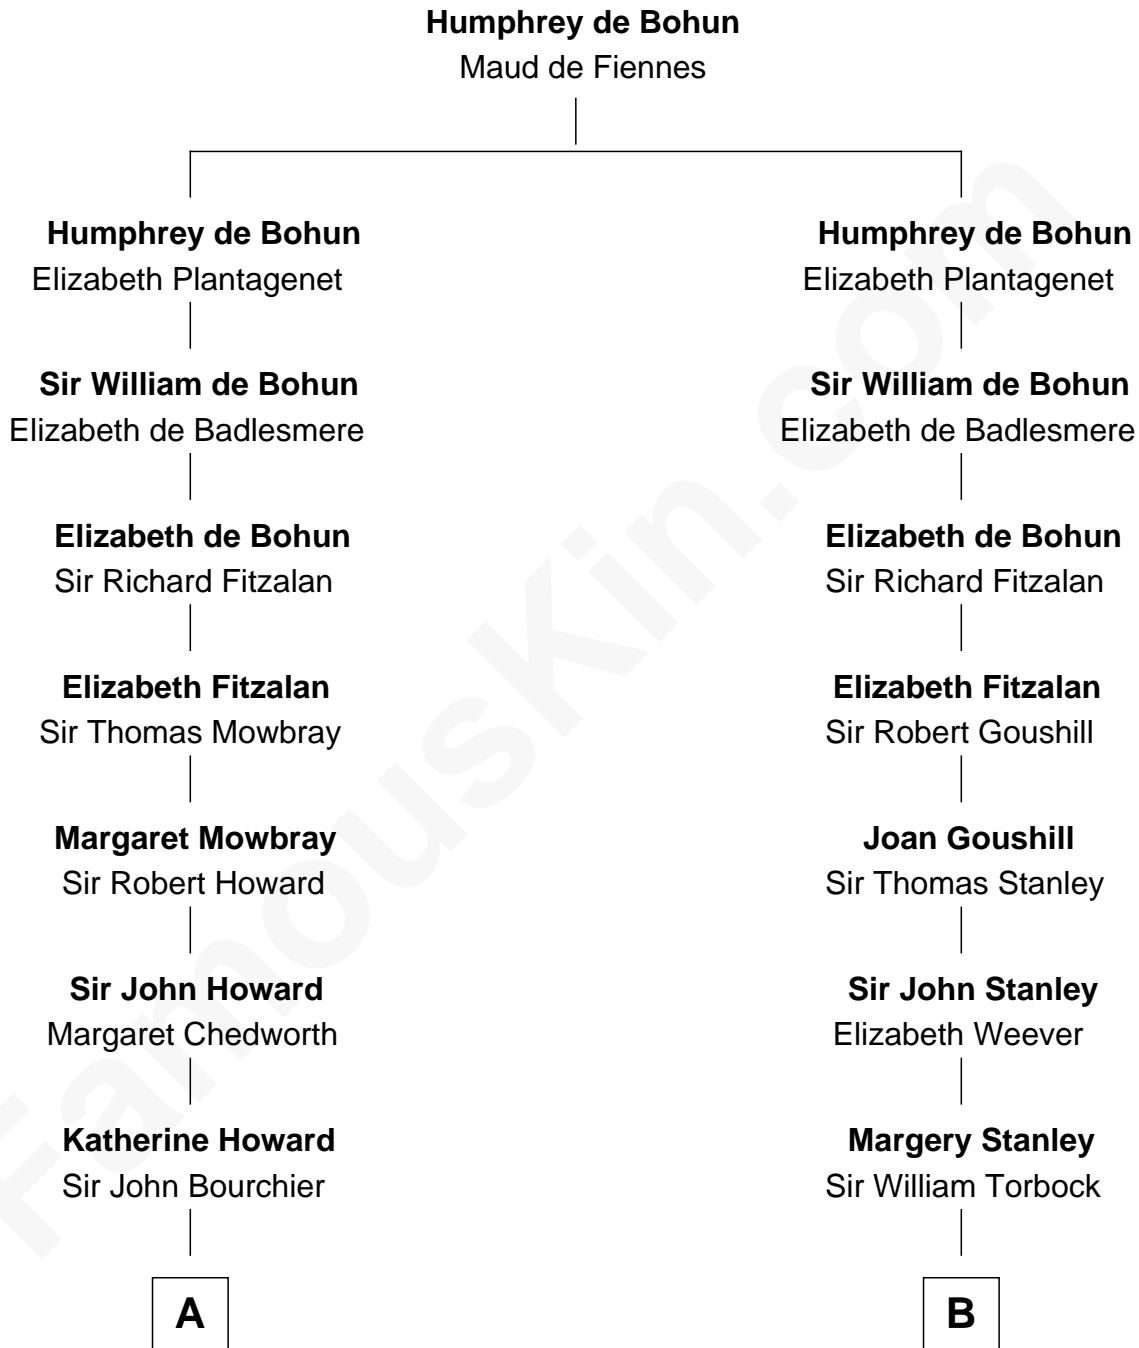

# FamousKin.com Relationship Chart of

**John Adams Morgan**  
*1952 Olympic Sailing Gold Medalist*

19th cousin 2 times removed of

**Juliette Gordon Low**  
*Founder of the Girl Scouts*

**C**

**Abigail Brown Brooks**

Charles Francis Adams

**John Quincy Adams**

Frances Cadwallader Crowninshield

**Charles Francis Adams**

Frances Lovering

**Catherine Frances Lovering Adams**

Henry Sturgis Morgan

**John Adams Morgan**